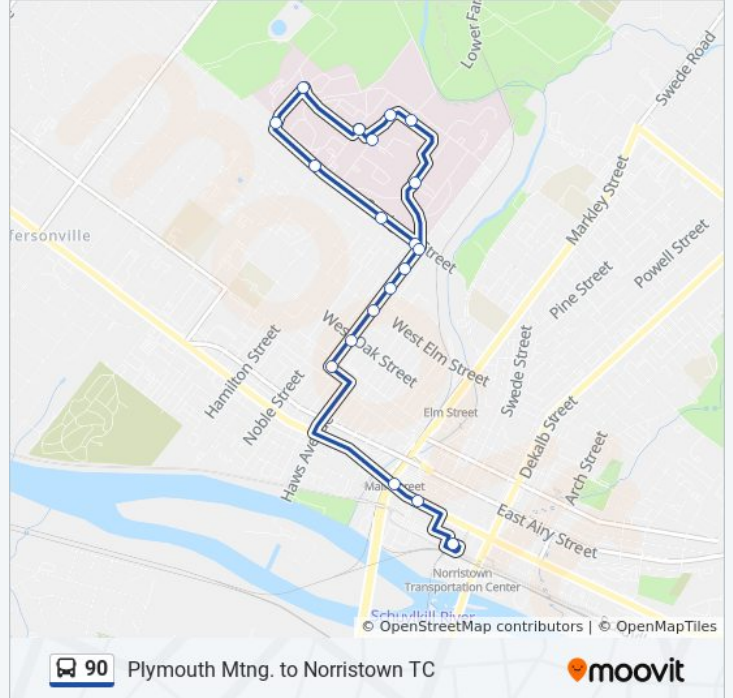

Use the Moovit App to find the closest 90 bus station near you and find out when is the next 90 bus arriving.

Direction: Norristown State Hospital
 21 stops
[VIEW LINE SCHEDULE](#)

90 bus Time Schedule
 Norristown State Hospital Route Timetable:

Sunday	Not Operational
Monday	6:40 AM
Tuesday	6:40 AM
Wednesday	6:40 AM
Thursday	6:40 AM
Friday	6:40 AM
Saturday	Not Operational

- Norristown Transportation Center
- Main St & Barbadoes St
- Main St & Markley St
- Marshall St & Astor St
- Marshall St & George St
- Marshall St & Haws Av
- Marshall St & Stanbridge St
- Stanbridge St & Oak St
- Stanbridge St & Elm St
- Stanbridge St & Beech St
- Stanbridge St & James St
- Stanbridge St & Sterigere St
- Laurel Dr & the Oval
- Circle Dr & Lower Farm Dr
- Circle Dr & Lower Farm Rd - Mbfs
- Circle Dr & Market St
- Market St & Oak Dr
- Beech Dr & Spruce St - FS
- Sterigere St & Forrest Av
- Sterigere St & Buttonwood St
- Sterigere St & Stanbridge St

90 bus Info
Direction: Norristown State Hospital
Stops: 21
Trip Duration: 21 min
Line Summary:

Direction: Norristown Transportation Center

61 stops

[VIEW LINE SCHEDULE](#)

- Plymouth Meeting Mall
- Hickory Rd & Germantown Pk - Mbns
- Germantown Pk & Plymouth Hill Condo
- Germantown Pk & Jolly Rd - FS
- Germantown Pk & Hallowell Rd - FS
- Germantown Pk & Pleasant Rd
- Germantown Pk & Virginia Rd - FS
- Germantown Pk & Valley Creek Rd
- Germantown Pk & Mulberry Ln - FS
- Germantown Pk & Arch Rd
- Germantown Pk & Arch Rd - Mbfs
- Germantown Pk & Hannah Av- Mbns
- Germantown Pk & Dekalb Pk
- East Norriton Crossing Shp Cntr
- Swede Rd & Germantown Pk - Mbns
- Germantown Pk & Swede Rd - FS
- Germantown Pk & Penn Square Rd
- Germantown Pk & Stony Creek Rd - FS

Markley St & James St

Markley St & Harding Blvd

Harding Blvd & James St

Sterigere St & Stanbridge St

Laurel Dr & the Oval

Circle Dr & Lower Farm Dr

Circle Dr & Lower Farm Rd - Mbfs

Circle Dr & Market St