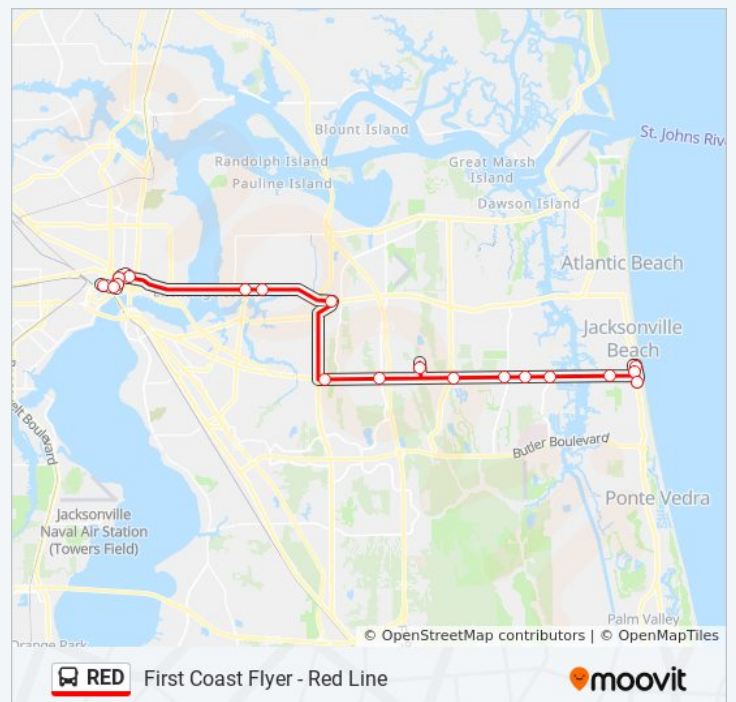

Direction: To Jacksonville Beach

19 stops

[VIEW LINE SCHEDULE](#)

JRTC Bay M

Forsyth St. & Jefferson St. Ns Eb

Broad St. & Monroe St. Nb

Broad St. & Ashley St. Nb

Rosa Parks Station Bay G

Arlington Expwy. & Cesery Blvd.

Arlington Expwy. & Larkin Rd.

Regency Square Hub

Beach Blvd. & Eve Dr. Eb

Beach Blvd & I-295 East Loop

Fscj Campus South (New Brt Stop)

Beach Blvd. & Kernan Blvd.

Beach Blvd. & Hodges Blvd. Ns Eb

13924 Beach Blvd.

Beach Blvd. & San Pablo Rd.

Beach Blvd. & Penman Rd.

N. 3rd St. & N. 1st. Ave.

Beaches Hub

3rd Ave. S. & 3rd St.

RED bus Time Schedule

To Jacksonville Beach Route Timetable:

Sunday	6:05 AM - 10:05 PM
Monday	4:40 AM - 11:50 PM
Tuesday	4:40 AM - 11:50 PM
Wednesday	4:40 AM - 11:50 PM
Thursday	4:40 AM - 11:50 PM
Friday	4:40 AM - 11:50 PM
Saturday	6:20 AM - 11:20 PM

RED bus Info

Direction: To Jacksonville Beach

Stops: 19

Trip Duration: 78 min

Line Summary: