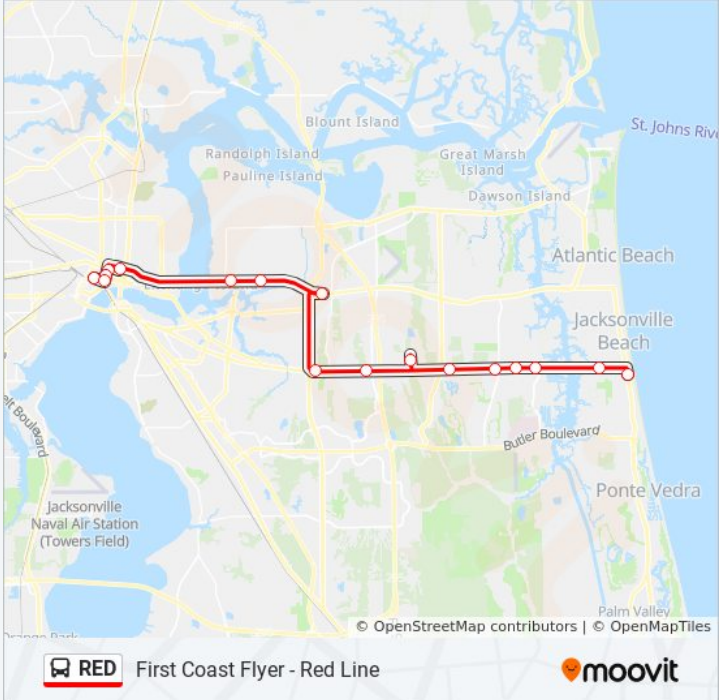

# First Coast Flyer - Red Line

[View In Website Mode](#)

The RED bus line (First Coast Flyer - Red Line) has 2 routes. For regular weekdays, their operation hours are:  
(1) To Downtown: 4:32 AM - 11:12 PM (2) To Jacksonville Beach: 4:40 AM - 11:50 PM  
Use the Moovit App to find the closest RED bus station near you and find out when is the next RED bus arriving.

## Direction: To Downtown

17 stops

[VIEW LINE SCHEDULE](#)

- 3rd Ave. S. & 3rd St.
- Beach Blvd. & Penman Rd. FS Wb
- Beach Blvd. & San Pablo Rd.
- Beach Blvd. & Suni Pines Blvd.
- Beach Blvd. & Hodges Blvd. FS Wb
- Beach Blvd. & Kernan Blvd. Ns
- Fscj Campus South (New Brt Stop)
- Beach Blvd. & Cortez Rd. Wb
- Beach Blvd. & Kline Rd. Wb
- Regency Square Hub
- S. Arlington Expwy. & Bert Rd.
- 5865 Arlington Expwy.
- Rosa Parks Station Bay G
- Jefferson St. & Beaver St. Sb
- Jefferson St. & Adams St. Sb
- Bay St. & Jefferson St. FS Wb
- JRTC Bay M

## RED bus Info

**Direction:** To Downtown

**Stops:** 17

**Trip Duration:** 71 min

**Line Summary:**

## Direction: To Jacksonville Beach

19 stops

[VIEW LINE SCHEDULE](#)

JRTC Bay M

Forsyth St. & Jefferson St. Ns Eb

Broad St. & Monroe St. Nb

Broad St. & Ashley St. Nb

Rosa Parks Station Bay G