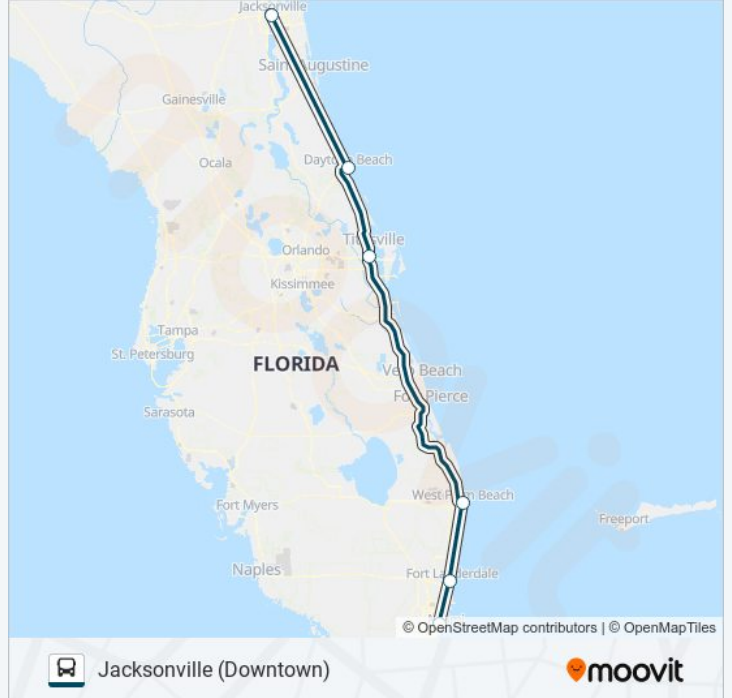

Use the Moovit App to find the closest GREYHOUND US0710 bus station near you and find out when is the next GREYHOUND US0710 bus arriving.

**Direction: Jacksonville (Downtown)**

6 stops

[VIEW LINE SCHEDULE](#)

Miami Intermodal Center

Ft Lauderdale Broward Park &amp; Ride

West Palm Beach Bus Station

Titusville (Sunshine Express)

Daytona Beach Bus Station

Jacksonville (Downtown)

**GREYHOUND US0710 bus Time Schedule**

**GREYHOUND US0710 bus Info****Direction:** Jacksonville (Downtown)**Stops:** 6**Trip Duration:** 449 min**Line Summary:**

**Direction: Jacksonville (Downtown)**

9 stops

[VIEW LINE SCHEDULE](#)

Miami Intermodal Center