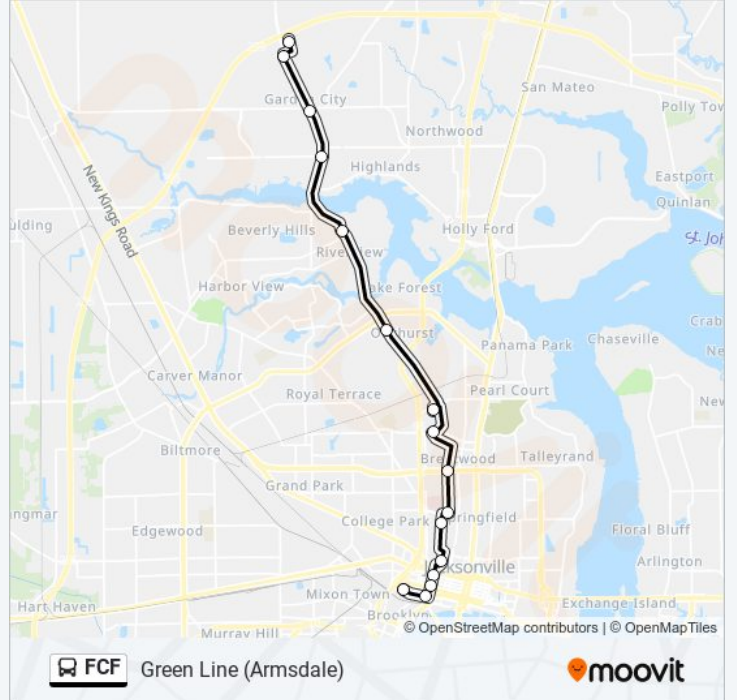

FCF bus time schedules and route maps are available in an offline PDF at moovitapp.com. Use the [Moovit App](#) to see live bus times, train schedule or subway schedule, and step-by-step directions for all public transit in Jacksonville Johns County.

[About Moovit](#) • [MaaS Solutions](#) • [Supported Countries](#) • [Mooviter Community](#)

© 2024 Moovit - All Rights Reserved

Check Live Arrival Times