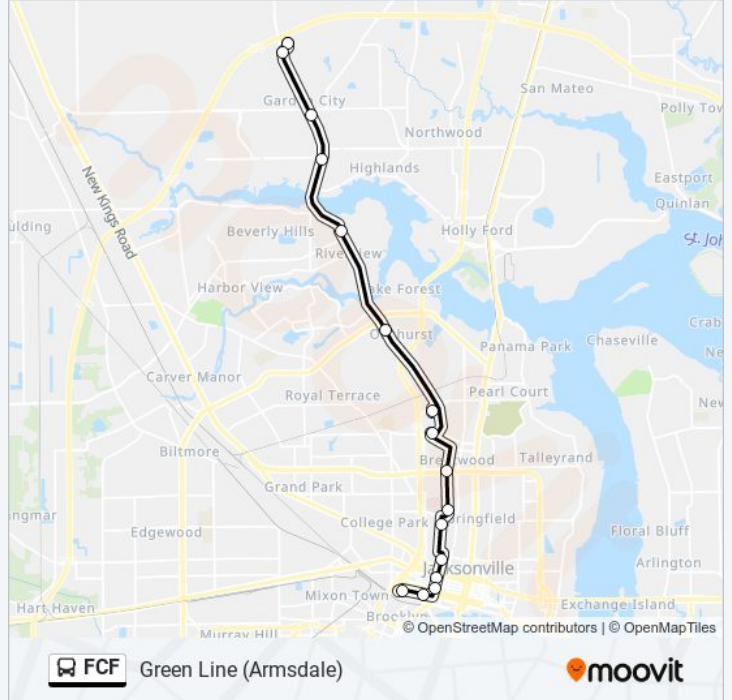

Use the Moovit App to find the closest FCF bus station near you and find out when is the next FCF bus arriving.

Direction: To Armsdale Park & Ride

16 stops

[VIEW LINE SCHEDULE](#)

JRTC Bay G
Forsyth St + Jefferson St
Broad St + Monroe St
Broad St + Ashley St
Broad St + State St
Jefferson St + 6th St
Boulevard St + 9th St
Boulevard St + MLK Pkwy
Golfair Hub
Gateway Hub
Lem Turner Rd + Rowe Ave
Lem Turner Rd + Bassett Rd
Lem Turner Rd + Capper Rd
Lem Turner Rd + Dunn Ave
11893 Lem Turner Rd
Armsdale Park-N-Ride Lot

FCF bus Time Schedule

To Armsdale Park & Ride Route Timetable:

Sunday	5:10 AM - 11:10 PM
Monday	4:53 AM - 11:23 PM
Tuesday	4:53 AM - 11:23 PM
Wednesday	4:53 AM - 11:23 PM
Thursday	4:53 AM - 11:23 PM
Friday	4:53 AM - 11:23 PM
Saturday	4:10 AM - 11:10 PM

FCF bus Info

Direction: To Armsdale Park & Ride

Stops: 16

Trip Duration: 37 min

Line Summary:

Direction: To Downtown

16 stops

[VIEW LINE SCHEDULE](#)

Armsdale Park-N-Ride Lot

11830 Lem Turner Rd

Lem Turner Rd + Dunn Ave

Lem Turner Rd + Capper Rd

Lem Turner Rd + Riverview School Rd

Lem Turner Rd + Rowe Ave

Gateway Hub

Golfair Hub