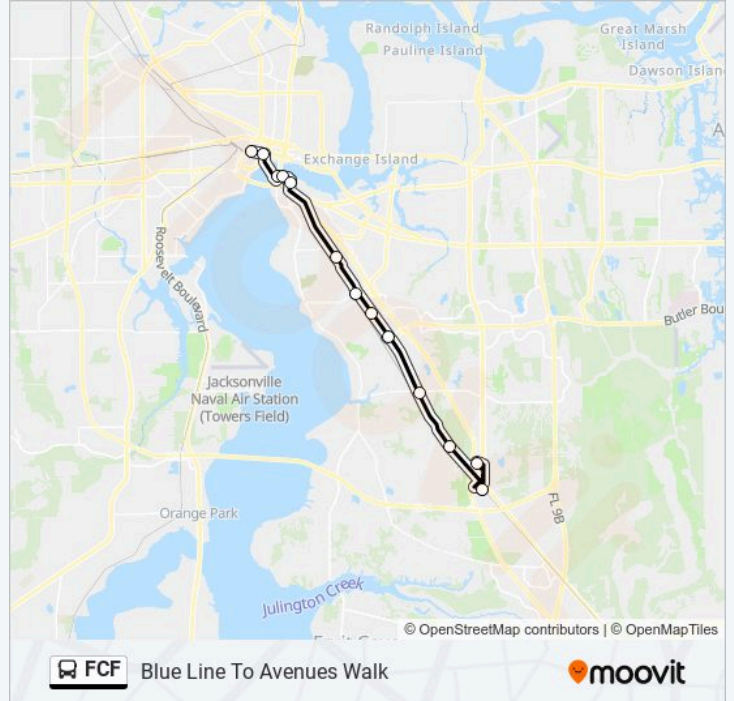

### Direction: Blue Line To Avenues Walk

13 stops

[VIEW LINE SCHEDULE](#)

- JRTC Bay D
- Forsyth St + Jefferson St
- Museum Cir + Main St
- Riverplace Blvd + Flagler Dr
- Kings Ave Station
- Philips Hwy + Emerson St
- University Hub
- 6390 Philips Hwy
- Philips Highway PNR (Onsite)
- Philips Hwy + Baymeadows Rd
- Philips Hwy + Shad Rd
- Avenues Mall
- Avenues Walk Park-n-Ride

### FCF bus Time Schedule

Blue Line To Avenues Walk Route Timetable:

Sunday	4:05 AM - 10:35 PM
Monday	3:30 AM - 10:30 PM
Tuesday	12:00 AM - 10:30 PM
Wednesday	12:00 AM - 10:30 PM
Thursday	12:00 AM - 10:30 PM
Friday	12:00 AM - 10:30 PM
Saturday	12:00 AM - 10:55 PM

### FCF bus Info

**Direction:** Blue Line To Avenues Walk

**Stops:** 13

**Trip Duration:** 48 min

**Line Summary:**

**Direction: To Downtown**

12 stops

[VIEW LINE SCHEDULE](#)

Avenues Walk Park-n-Ride

Philips Hwy + Shad Rd

Philips Hwy. & Baymeadows Rd. fs nb

Philips Highway PNR (Onsite)

Philips Hwy + Bowdendale Ave

University Hub

Philips Hwy + Emerson St

Kings Ave Station