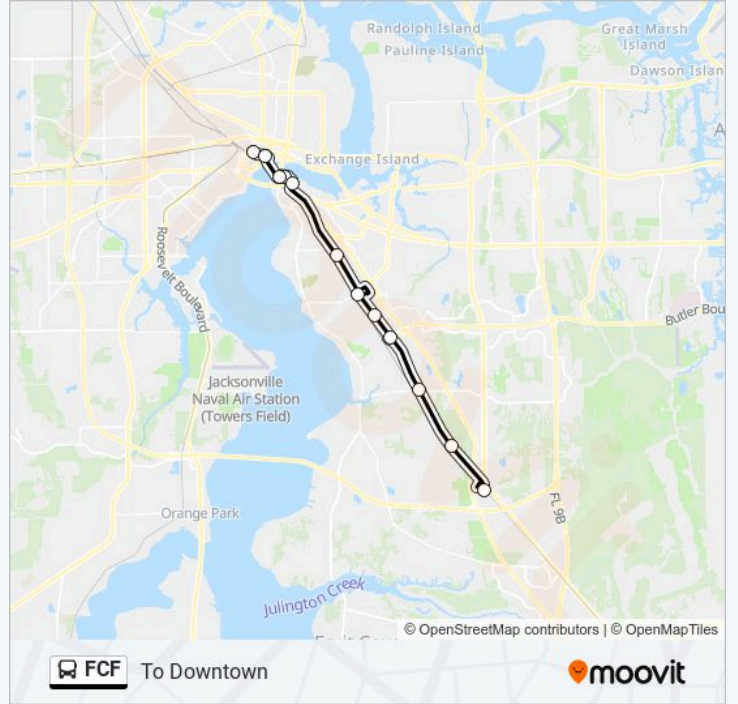

FCF bus time schedules and route maps are available in an offline PDF at moovitapp.com. Use the Moovit App to see live bus times, train schedule or subway schedule, and step-by-step directions for all public transit in Jacksonville Johns County.

© 2024 Moovit - All Rights Reserved