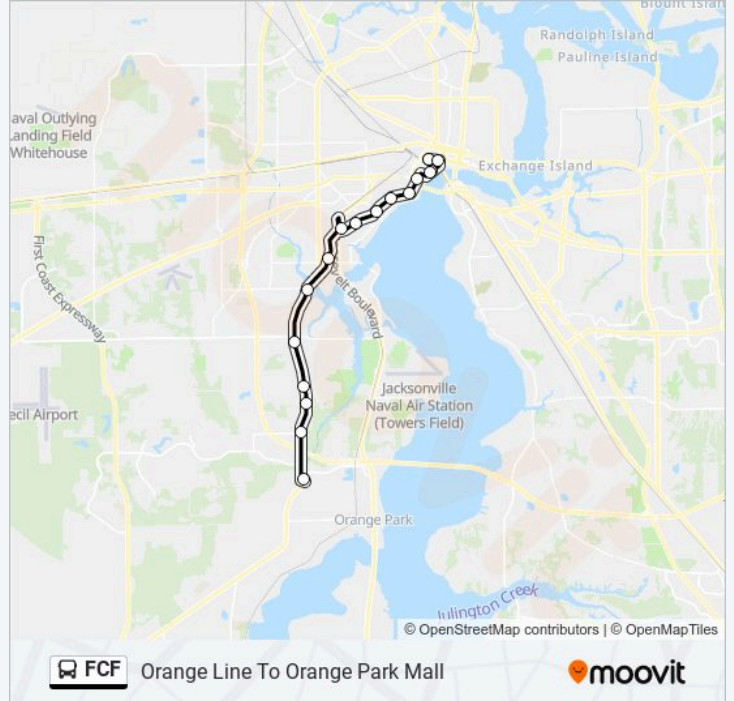

Use the Moovit App to find the closest FCF bus station near you and find out when is the next FCF bus arriving.

Direction: Orange Line To Downtown

17 stops

[VIEW LINE SCHEDULE](#)

Blanding Blvd + Orange Park Northway

Blanding Blvd + Collins Rd

Blanding Blvd + Townsend

Blanding Blvd + Morse Ave

Blanding Blvd + 103rd St fs

Blanding Blvd + Wilson Blvd

Blanding Blvd + Palmer St

FSCJ Kent Campus

Park St + Ingleside Ave

Park St + McDuff Ave

2660 Park St

Park St + Margaret St

Park St + Rosselle St

Riverside Ave + Jackson St

Riverside Ave + Stonewall St

Bay St. & Jefferson St. fs wb

JRTC Bay M

FCF bus Info

Direction: Orange Line To Downtown

Stops: 17

Trip Duration: 46 min

Line Summary:

Direction: To Downtown

17 stops

[VIEW LINE SCHEDULE](#)