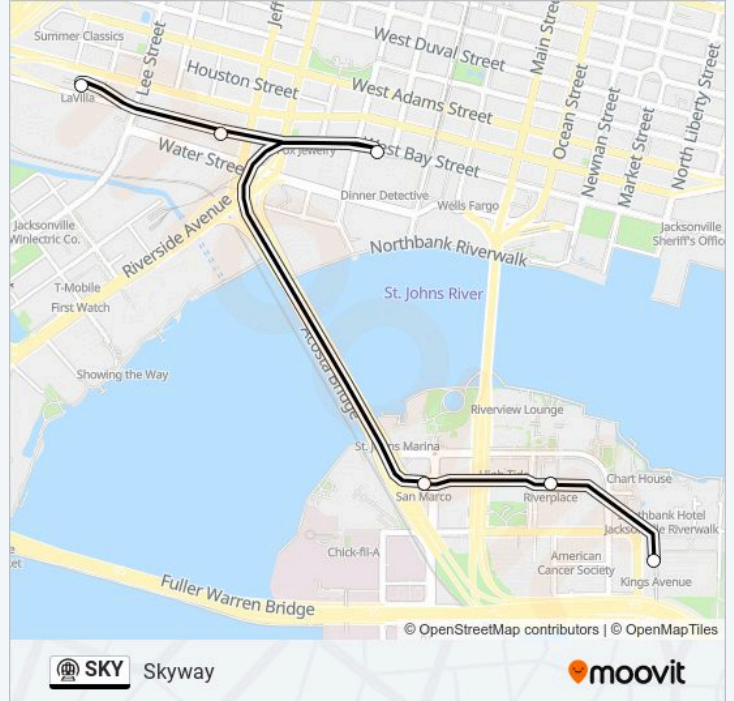

**Direction: Kings Ave/Riverplace/San Marco/Central/Jefferson/LaVilla**

6 stops

[VIEW LINE SCHEDULE](#)

Kings Ave Station

Riverplace Station

San Marco

Central Station

Jefferson Station

### SKY metro Time Schedule

Kings Ave/Riverplace/San

Marco/Central/Jefferson/LaVilla Route Timetable:

Sunday	Not Operational
Monday	6:00 AM - 6:00 PM
Tuesday	6:00 AM - 6:00 PM
Wednesday	6:00 AM - 6:00 PM
Thursday	6:00 AM - 6:00 PM
Friday	6:00 AM - 6:00 PM
Saturday	Not Operational

### SKY metro Info

**Direction:** Kings Ave/Riverplace/San Marco/Central/Jefferson/LaVilla

**Stops:** 6

**Trip Duration:** 10 min

**Line Summary:**

**Direction: LaVilla/Jefferson/Central/JWJ/Rosa Parks**

5 stops

**Direction:** LaVilla/Jefferson/Central/JWJ/Rosa Parks

**Stops:** 5

**Trip Duration:** 8 min

**Line Summary:**

**Direction: LaVilla/Jefferson/Central/San Marco/Riverplace/King Ave**

6 stops

[VIEW LINE SCHEDULE](#)