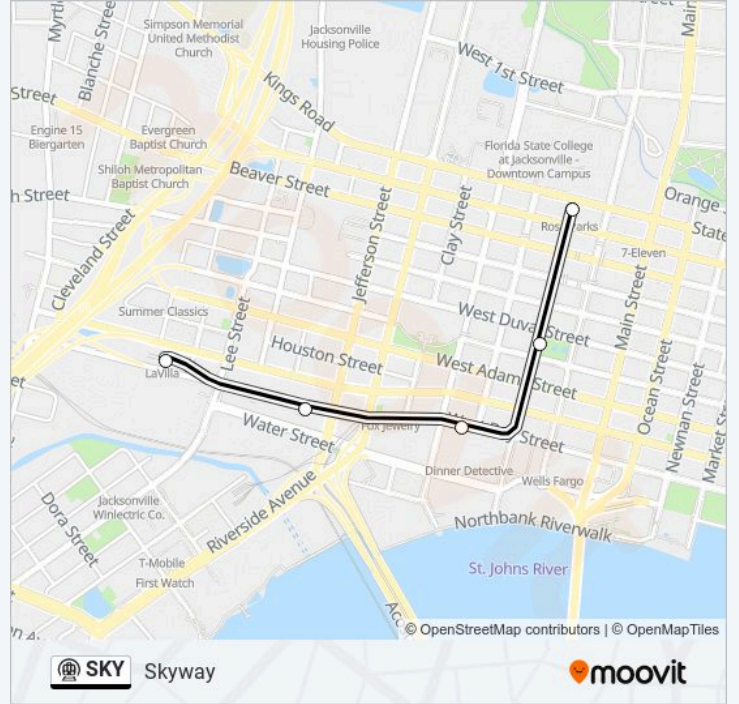

**Direction: Kings Ave/Riverplace/San Marco/Central/Jefferson/LaVilla**

6 stops

[VIEW LINE SCHEDULE](#)

Kings Ave Station

Riverplace Station

San Marco

Central Station

Jefferson Station

**SKY metro Info**

**Direction:** LaVilla/Jefferson/Central/San Marco/Riverplace/King Ave

**Stops:** 6

**Trip Duration:** 10 min

**Line Summary:**

**Direction: Rosa  
Parks/JWJ/Central/Jefferson/LaVilla**

5 stops

[VIEW LINE SCHEDULE](#)

Rosa Parks Transit Station

Hemming Plaza

Central Station

Jefferson Station

JRTC at LaVilla

**SKY metro Time Schedule**

Rosa Parks/JWJ/Central/Jefferson/LaVilla Route

**Direction:** Rosa  
Parks/JWJ/Central/Jefferson/LaVilla

**Stops:** 5

**Trip Duration:** 8 min

**Line Summary:**

SKY metro time schedules and route maps are available in an offline PDF at [moovitapp.com](https://moovitapp.com). Use the Moovit App to see live bus times, train schedule or subway schedule, and step-by-step directions for all public transit in Jacksonville Johns County.