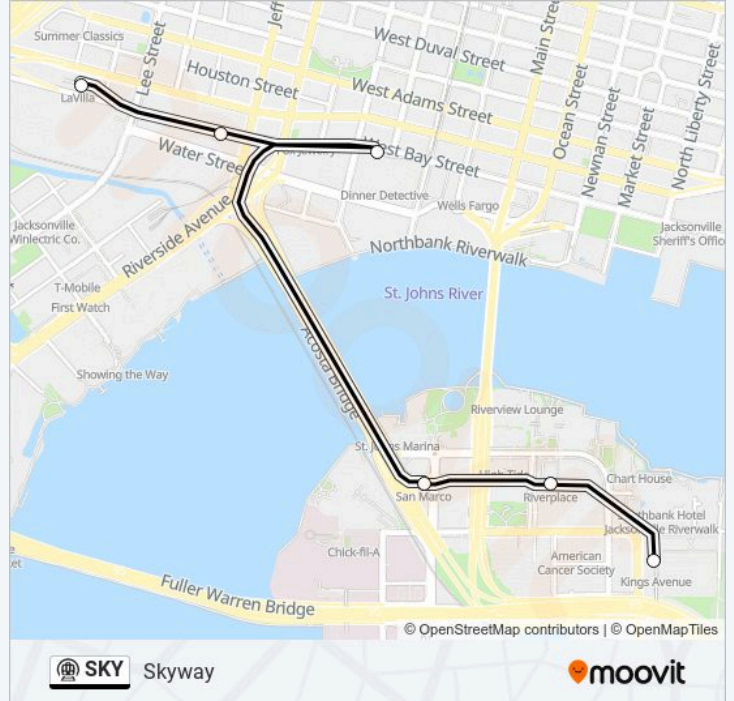

**Direction:** LaVilla/Jefferson/Central/JWJ/Rosa Parks

**Stops:** 5

**Trip Duration:** 8 min

**Line Summary:**

**Direction: LaVilla/Jefferson/Central/San Marco/Riverplace/King Ave**

6 stops

[VIEW LINE SCHEDULE](#)

JRTC at LaVilla

Jefferson Station

Central Station

San Marco

Riverplace Station

Kings Ave Station

**SKY metro Time Schedule**

LaVilla/Jefferson/Central/San

Marco/Riverplace/King Ave Route Timetable:

Sunday	Not Operational
Monday	6:12 AM - 5:48 PM
Tuesday	6:12 AM - 5:48 PM
Wednesday	6:12 AM - 5:48 PM
Thursday	6:12 AM - 5:48 PM
Friday	6:12 AM - 5:48 PM
Saturday	Not Operational

**SKY metro Info**

**Direction:** LaVilla/Jefferson/Central/San Marco/Riverplace/King Ave

**Stops:** 6

**Trip Duration:** 10 min

**Line Summary:**

**Direction: Rosa  
Parks/JWJ/Central/Jefferson/LaVilla**

5 stops