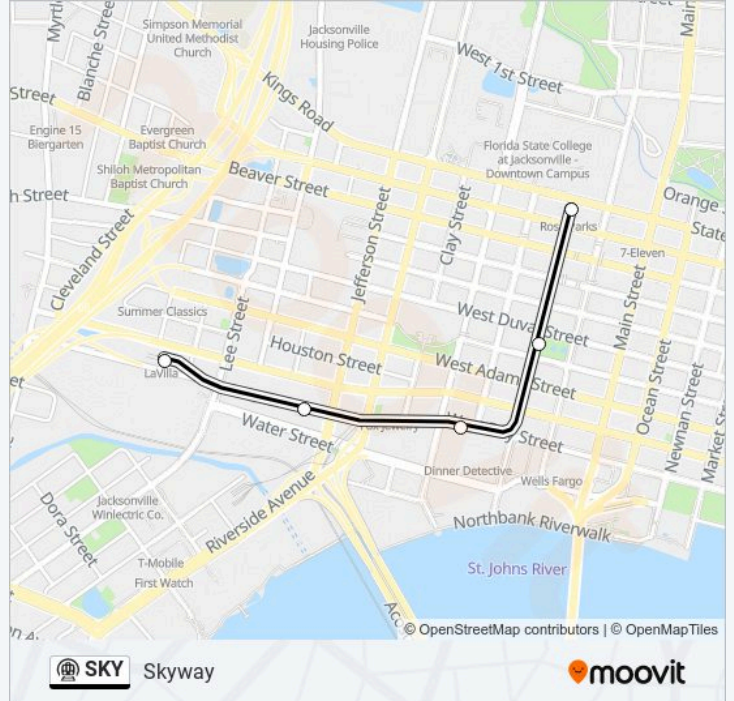

**Direction: Kings Ave/Riverplace/San Marco/Central/Jefferson/LaVilla**

6 stops

[VIEW LINE SCHEDULE](#)

Kings Ave Station

Riverplace Station

San Marco

Central Station

Jefferson Station

### SKY metro Info

**Direction:** Kings Ave/Riverplace/San Marco/Central/Jefferson/LaVilla

**Stops:** 6

**Trip Duration:** 10 min

**Line Summary:**

**Direction: LaVilla/Jefferson/Central/JWJ/Rosa Parks**

5 stops

[VIEW LINE SCHEDULE](#)

JRTC at LaVilla

Jefferson Station

Central Station

Hemming Plaza

Rosa Parks Transit Station

**SKY metro Time Schedule**

LaVilla/Jefferson/Central/JWJ/Rosa Parks Route

**Direction:** LaVilla/Jefferson/Central/JWJ/Rosa Parks

**Stops:** 5

**Trip Duration:** 8 min

**Line Summary:**

**Direction: LaVilla/Jefferson/Central/San Marco/Riverplace/King Ave**

6 stops

[VIEW LINE SCHEDULE](#)