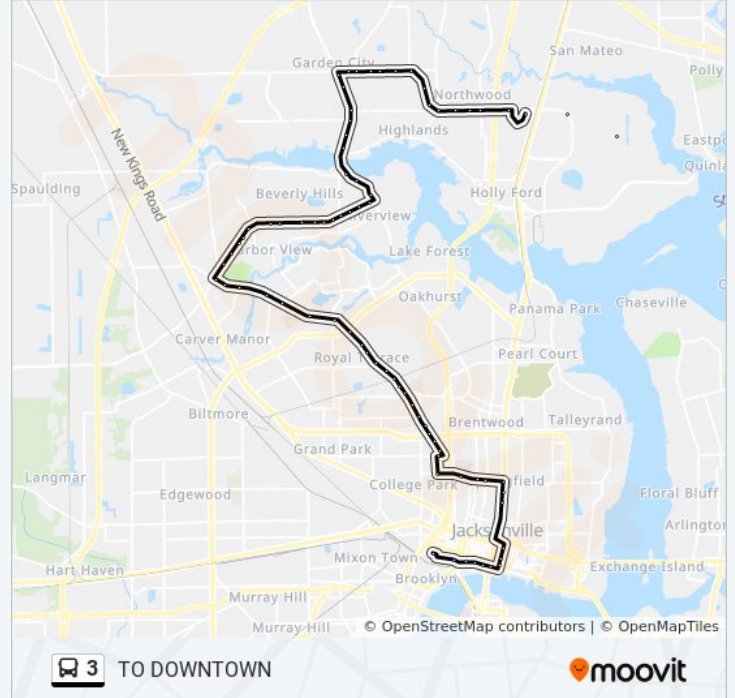

3 bus Info
Direction: To Downtown
Stops: 78
Trip Duration: 77 min
Line Summary:

Lem Turner Rd + Broward Rd

Lem Turner Rd + Trout River Blvd

Lem Turner Rd + Woodland Ave

Lem Turner Rd + Riverview School Rd

Soutel Dr + Gibson Ave

4409 Soutel Dr

4809 Soutel Dr

4821 Soutel Dr

Soutel Dr + Castle Blvd

Soutel Dr & Leander J Shaw Dr

5131 Soutel Dr

Moncrief Rd + Soutel Dr

Moncrief Rd + Dostie Dr

Moncrief Rd + Richardson Rd

Moncrief Rd + Cleveland Rd

Moncrief Rd + Winton Dr

Moncrief Rd + Raines Ave

Moncrief Rd + Restlawn Dr

Moncrief Rd + Edgewood Ave

Moncrief Rd + Rowe Ave

Moncrief Rd + Meharry Ave

Moncrief Rd + 45th St ns

Moncrief Rd + Glenvale Rd

4810 Moncrief Rd

Moncrief Rd + 36th St

Moncrief Rd + 34th St

Moncrief Rd + 30th St

Moncrief Rd + 26th St