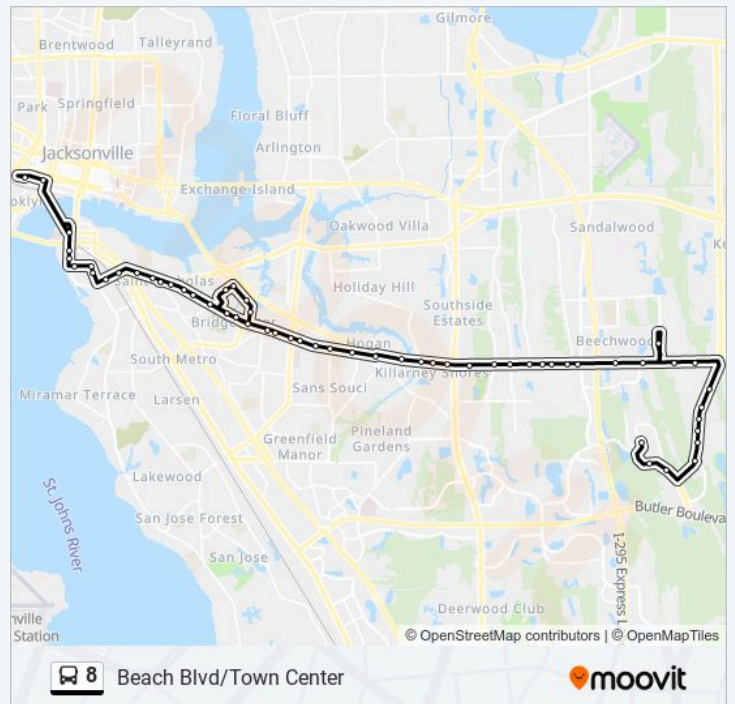

Beach Blvd + Spring Glen Rd

Beach Blvd + FOP Way

Beach Blvd + University Blvd

Beach Blvd + Hickman Rd

Beach Blvd + Ryar Rd

Beach Blvd + Dean Rd

Beach Blvd + Hogan Rd

Beach Blvd + Parental Home Rd

Wednesday 7:40 AM - 3:35 PM

Thursday 7:40 AM - 3:35 PM

Friday 7:40 AM - 3:35 PM

Saturday Not Operational

8 bus Info

Direction: To Art Museum-FSCJ South-Unf

Stops: 60

Trip Duration: 73 min

Line Summary:

Beach Blvd + Foster Dr

Beach Blvd + Killarney Dr

8840 Beach Blvd

Beach Blvd. & Southside Blvd.

Beach Blvd + Southside Blvd

Beach Blvd + Peach Dr

Beach Blvd + Forest Blvd