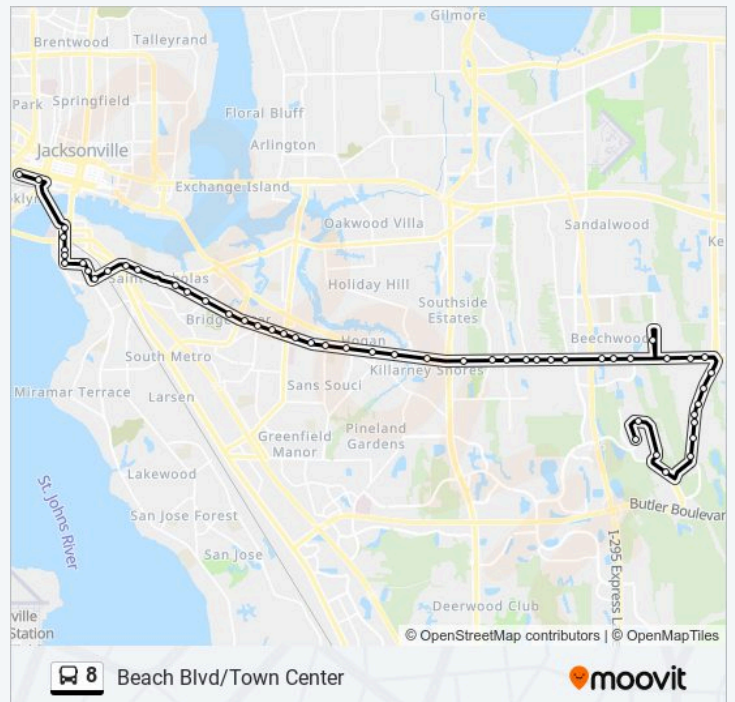

Beach Blvd and FSCJ Rd WB FS

Beach Blvd + Beachwood Blvd

11655 Beach Blvd

Beach Blvd + St Johns Bluff Rd

Beach Blvd + Desalvo Rd

Beach Blvd + Leon Rd

Beach Blvd + Anniston Rd

Beach Blvd + Forest Blvd

Beach Blvd + Peach Dr

Beach Blvd + Southside Blvd

Beach Blvd + Southside Blvd

8 bus Time Schedule

FSCJ South To Downtown Route Timetable:

| | |
|-----------|--------------------|
| Sunday | 5:35 AM - 10:55 PM |
| Monday | 5:43 AM - 8:44 PM |
| Tuesday | 5:43 AM - 8:44 PM |
| Wednesday | 5:43 AM - 8:44 PM |
| Thursday | 5:43 AM - 8:44 PM |
| Friday | 5:43 AM - 8:44 PM |
| Saturday | 5:35 AM - 10:55 PM |

8 bus Info

Direction: FSCJ South To Downtown

Stops: 53

Trip Duration: 60 min

Line Summary:

Beach Blvd + Foster Dr

7403 Beach Blvd

Beach Blvd + Hogan Rd

Beach Blvd + Dean Rd

Beach Blvd + Ryar Rd

Beach Blvd + Hickman Rd

Beach Blvd + University Blvd

5631 Beach Blvd

Beach Blvd + Spring Glen Rd

Beach Blvd + Art Museum Dr

4907 Beach Blvd