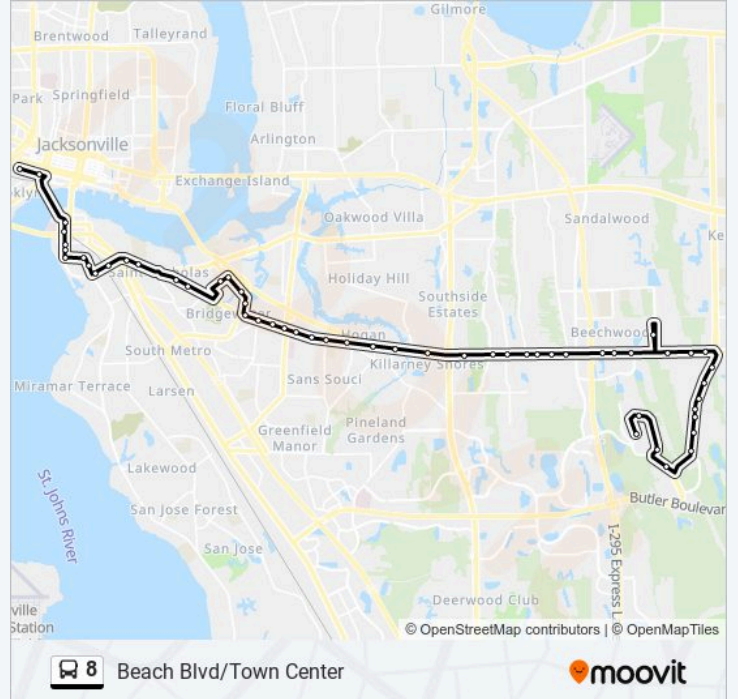

5631 Beach Blvd

Beach Blvd + Spring Glen Rd

Beach Blvd + Art Museum Dr

Art Museum Dr + Keystone Dr

Art Museum Dr + Hillcrest Ave

Art Museum Dr + Carmichael Ave

Carmichael Ave + Executive Center Dr

Beach Blvd + Mayfair Village Rd

Beach Blvd + Camden Ave

Atlantic Blvd + Kingman St

Atlantic Blvd + South Shore Rd

Atlantic Blvd + Perry Pl

Atlantic Blvd + Thacker Ave

Hendricks Ave + Landon Ave

Lasalle St + Naldo Ave

Lasalle St + San Marco Blvd

San Marco Blvd + Cedar St

San Marco Blvd + Nira St

1031 San Marco Blvd

San Marco Blvd + Prudential Dr

Bay St. & Jefferson St. fs wb

JRTC Bay Q

Direction: FSCJ South To Downtown

53 stops

[VIEW LINE SCHEDULE](#)

UNF

1 UNF Dr

UNF Dr + Alumni Dr

Alumni Dr + Kernan Blvd

Kernan Blvd + First Coast Tech Pkwy

Kernan Blvd + Blue Stream Dr

Kernan Blvd + Apple Leaf Dr