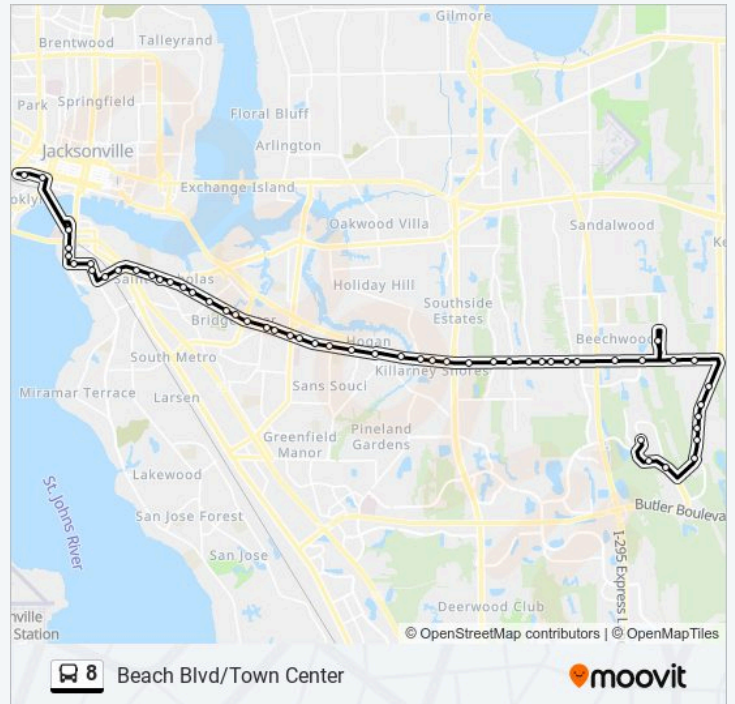

Thursday

5:30 AM - 10:10 PM

Friday

5:30 AM - 10:10 PM

Saturday

5:00 AM - 10:00 PM

8 bus Info

Direction: To FSCJ South - Unf

Stops: 54

Trip Duration: 64 min

Line Summary:

Beach Blvd + Anniston Rd

10900 Beach Blvd

Beach Blvd + Country Side

Beach Blvd + Cortez Rd

Beach Blvd + St Johns Bluff Rd