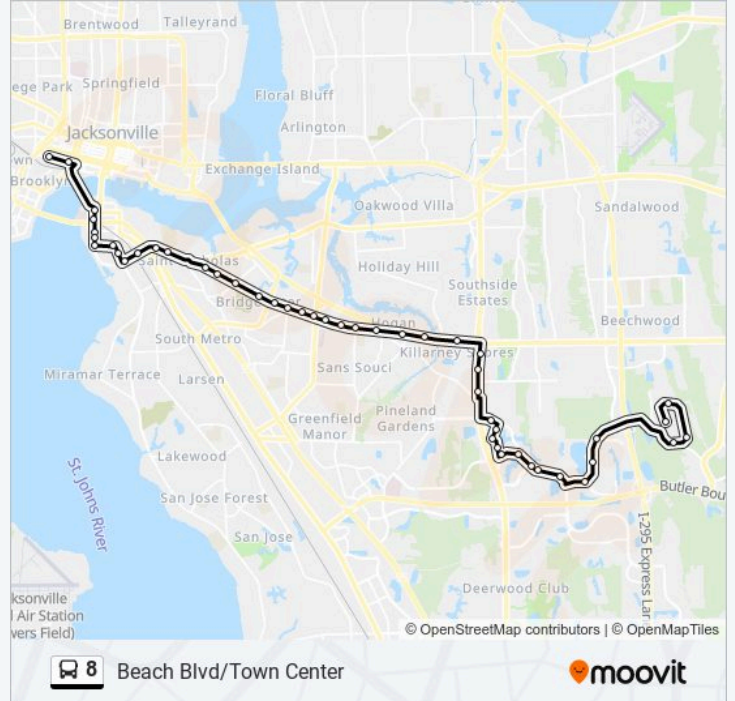

Lasalle St + San Marco Blvd

San Marco Blvd + Cedar St

San Marco Blvd + Nira St

1031 San Marco Blvd

San Marco Blvd + Prudential Dr

Bay St. & Jefferson St. fs wb

JRTC Bay Q

8 bus time schedules and route maps are available in an offline PDF at moovitapp.com. Use the Moovit App to see live bus times, train schedule or subway schedule, and step-by-step directions for all public transit in Jacksonville Johns County.