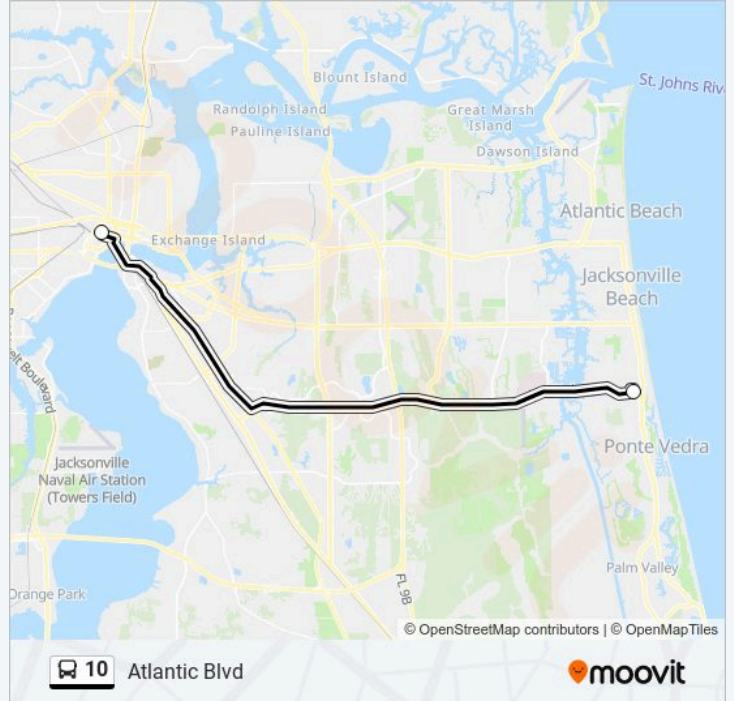

Use the Moovit App to find the closest 10 bus station near you and find out when is the next 10 bus arriving.

Direction: Non - Stop Trip To South Beach

2 stops

[VIEW LINE SCHEDULE](#)

JRTC Bay N

South Beach Regional

10 bus Info

Direction: Non - Stop Trip To South Beach

Stops: 2

Trip Duration: 37 min

Line Summary:

Direction: Non-Stop Trip To Jrctc Station

2 stops

[VIEW LINE SCHEDULE](#)

South Beach Regional

JRTC Bay N

10 bus Time Schedule

Non-Stop Trip To Jrctc Station Route Timetable:

Sunday	8:00 PM
Monday	Not Operational
Tuesday	Not Operational
Wednesday	Not Operational
Thursday	Not Operational
Friday	Not Operational
Saturday	Not Operational

10 bus Info

Direction: Non-Stop Trip To Jrctc Station

Stops: 2

Trip Duration: 34 min

Line Summary:

Direction: To Atlantic Village

34 stops

[VIEW LINE SCHEDULE](#)