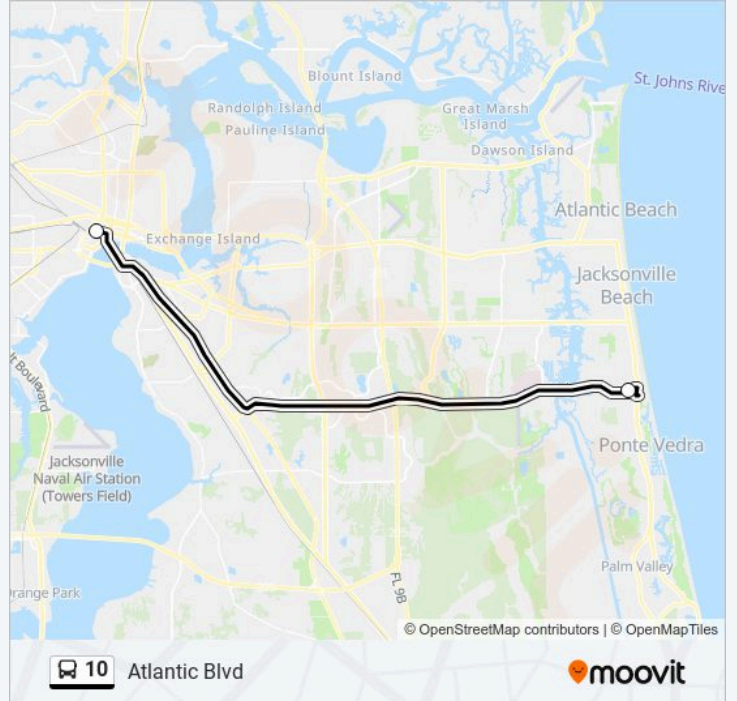

Use the Moovit App to find the closest 10 bus station near you and find out when is the next 10 bus arriving.

Direction: Non - Stop Trip To South Beach

2 stops

[VIEW LINE SCHEDULE](#)

JRTC Bay N

South Beach Regional

10 bus Info

Direction: Non - Stop Trip To South Beach

Stops: 2

Trip Duration: 37 min

Line Summary:

Direction: Non-Stop Trip To Jrctc Station

2 stops

[VIEW LINE SCHEDULE](#)

10 bus Info

Direction: Non-Stop Trip To Jrctc Station

Stops: 2

Trip Duration: 34 min

Line Summary:

Direction: To Atlantic Village

34 stops

[VIEW LINE SCHEDULE](#)

10 bus Info

Direction: To Atlantic Village

Stops: 34

Trip Duration: 62 min

Line Summary:

Atlantic Blvd + Brookview Dr

Atlantic Blvd + St Johns Bluff Rd

Atlantic Blvd + Sandalwood Blvd