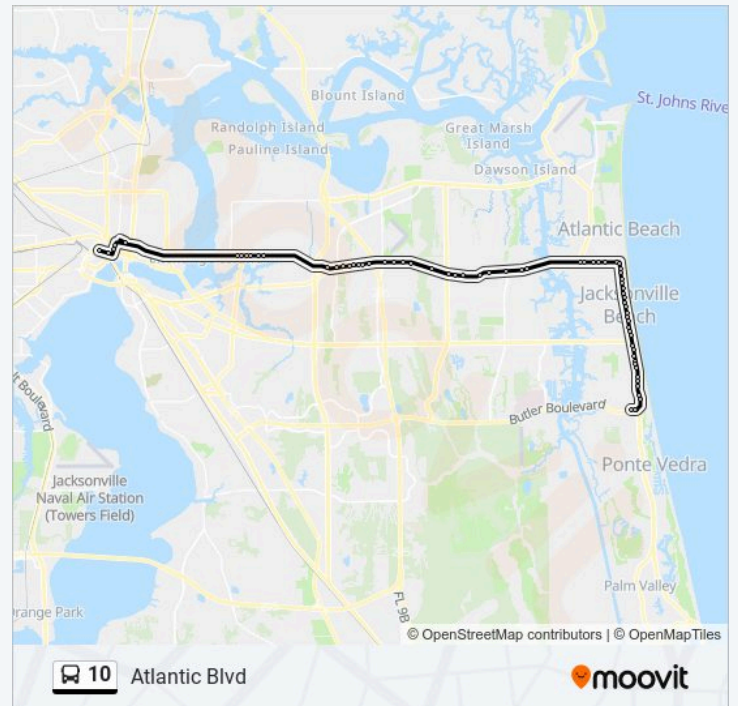

Atlantic Blvd + Cortez Rd

Atlantic Blvd + Brookview Dr

Atlantic Blvd + St Johns Bluff Rd

Atlantic Blvd + Sandalwood Blvd

11110 Atlantic Blvd

Atlantic Blvd + Sutton Lakes Blvd

Atlantic Blvd + Withrow Dr

Atlantic Blvd + Kernan Blvd

12338 Atlantic Blvd

Atlantic Blvd + Kensington Gardens Blvd

Atlantic Blvd + Deer Run Trail

Atlantic Blvd + The Woods Dr

Atlantic Blvd + Hodges Blvd

Atlantic Blvd + San Pablo Rd

Atlantic Blvd + Cocoanut Rd

Atlantic Blvd + Mayport Rd

1082 Atlantic Blvd

Atlantic Village

Atlantic Blvd + Penman Rd

Atlantic Blvd + Seminole Rd

500 Atlantic Blvd

3rd St + Lemon St

3rd St + Walnut St

Direction: To South Beach

Stops: 68

Trip Duration: 81 min

Line Summary:

3rd St + Cedar St

3rd St + Bay St

3rd St + Florida Blvd

3rd St + Davis St

3rd St + Myra St