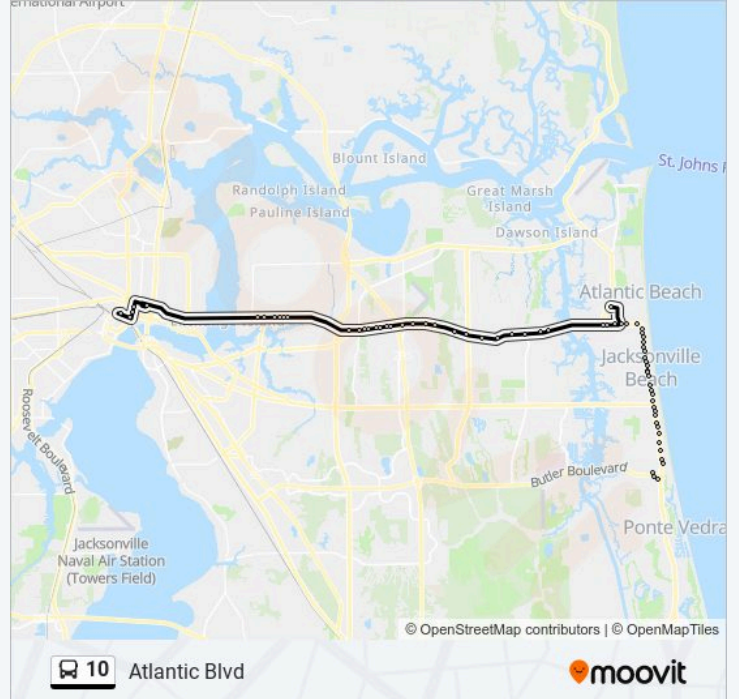

10 bus Info

Direction: To Atlantic Village

Stops: 34

Trip Duration: 62 min

Line Summary:

Atlantic Blvd + Brookview Dr

Atlantic Blvd + St Johns Bluff Rd

Atlantic Blvd + Sandalwood Blvd

Atlantic Blvd + Atlantic Village

1087 Atlantic Blvd

Atlantic Blvd + Mayport Rd

13475 Atlantic Blvd

Atlantic Blvd + San Pablo Rd

Atlantic Blvd + Joeandy Rd

Atlantic Blvd + The Woods Dr

Atlantic Blvd + Girvin Rd

Altantic Blvd + Hickory Creek Blvd

Atlantic Blvd + Kernan Blvd

Atlantic Blvd + Withrow Dr

Atlantic Blvd + Sutton Lakes Blvd

11145 Atlantic Blvd

Atlantic Blvd + Mindanao Dr

Atlantic Blvd + St Johns Bluff Rd

Atlantic Blvd + Brookview Dr