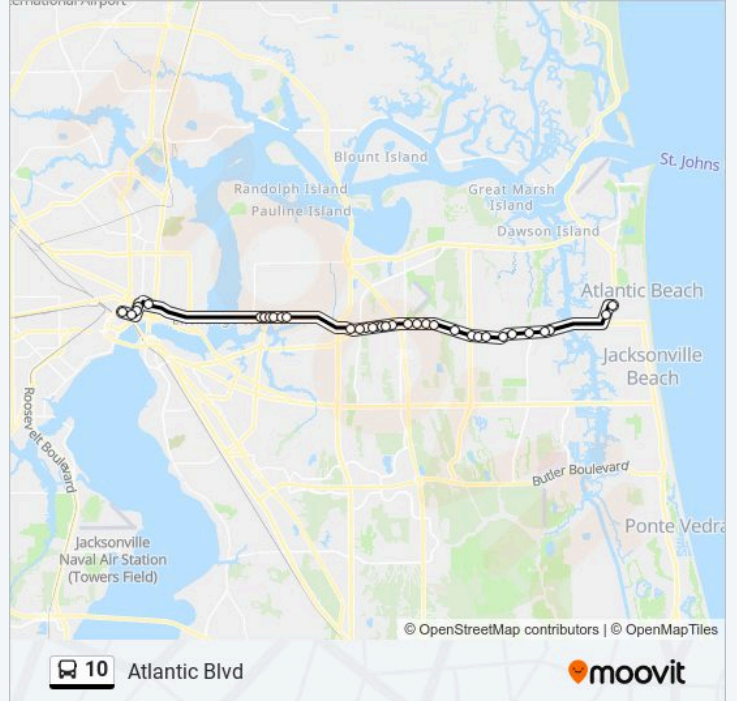

10 bus Info

Direction: To Atlantic Village

Stops: 34

Trip Duration: 62 min

Line Summary:

Atlantic Blvd + Brookview Dr

Atlantic Blvd + St Johns Bluff Rd

Atlantic Blvd + Sandalwood Blvd

11110 Atlantic Blvd

Atlantic Blvd + Sutton Lakes Blvd

Atlantic Blvd + Withrow Dr

Atlantic Blvd + Kernan Blvd

12338 Atlantic Blvd

Atlantic Blvd + Kensington Gardens Blvd

Atlantic Blvd + Deer Run Trail

Atlantic Blvd + The Woods Dr

Atlantic Blvd + Hodges Blvd

Atlantic Blvd + San Pablo Rd

Atlantic Blvd + Cocoanut Rd

Mayport Rd + Saratoga Cir

Plaza St + Amberjack Ln

Direction: To Downtown

66 stops

[VIEW LINE SCHEDULE](#)