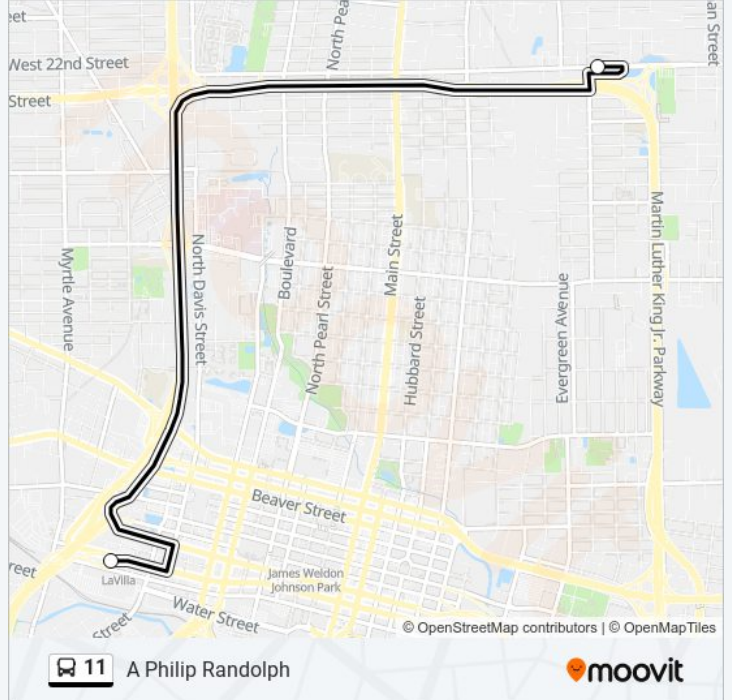

Use the Moovit App to find the closest 11 bus station near you and find out when is the next 11 bus arriving.

Direction: Non-Stop Trip To 21st + Phoenix

2 stops

[VIEW LINE SCHEDULE](#)

JRTC Bay L

21st St + Phoenix Ave

11 bus Time Schedule

Non-Stop Trip To 21st + Phoenix Route Timetable:

Sunday	6:45 AM
Monday	6:45 AM
Tuesday	4:55 AM - 5:25 AM
Wednesday	4:55 AM - 5:25 AM
Thursday	4:55 AM - 5:25 AM
Friday	4:55 AM - 5:25 AM
Saturday	6:45 AM

11 bus Info

Direction: Non-Stop Trip To 21st + Phoenix

Stops: 2

Trip Duration: 12 min

Line Summary:

Direction: Non-Stop Trip To Jrtc

2 stops

[VIEW LINE SCHEDULE](#)

Direction: To Phoenix Ave

36 stops

[VIEW LINE SCHEDULE](#)

JRTC Bay L

Forsyth St + Jefferson St

Forsyth St + Clay St

Forsyth St + Julia St

Forsyth St + Laura St