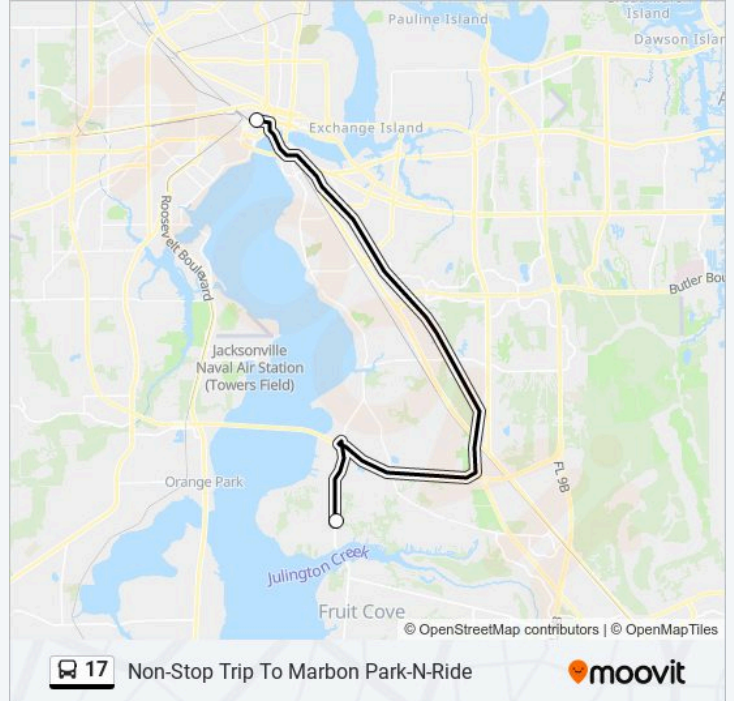

17 bus Info

Direction: Non-Stop To JRTC

Stops: 2

Trip Duration: 32 min

Line Summary:

Direction: Non-Stop Trip To Marbon Park-N-Ride

2 stops

[VIEW LINE SCHEDULE](#)

JRTC Bay E

Marbon Park-N-Ride

17 bus Time Schedule

Non-Stop Trip To Marbon Park-N-Ride Route
Timetable:

Sunday	3:44 AM - 4:44 AM
Monday	Not Operational
Tuesday	Not Operational
Wednesday	Not Operational
Thursday	Not Operational
Friday	Not Operational
Saturday	3:38 AM - 4:38 AM

17 bus Info

Direction: Non-Stop Trip To Marbon Park-N-Ride

Stops: 2

Trip Duration: 29 min

Line Summary:

Direction: To Downtown

58 stops

[VIEW LINE SCHEDULE](#)

Stops: 58

Trip Duration: 43 min

Line Summary:

St Augustine Rd + Bishop Cir

5860 St Augustine Rd

St Augustine Rd + University Blvd

St Augustine Rd + University Blvd fs

St Augustine Rd + DuPont Ave