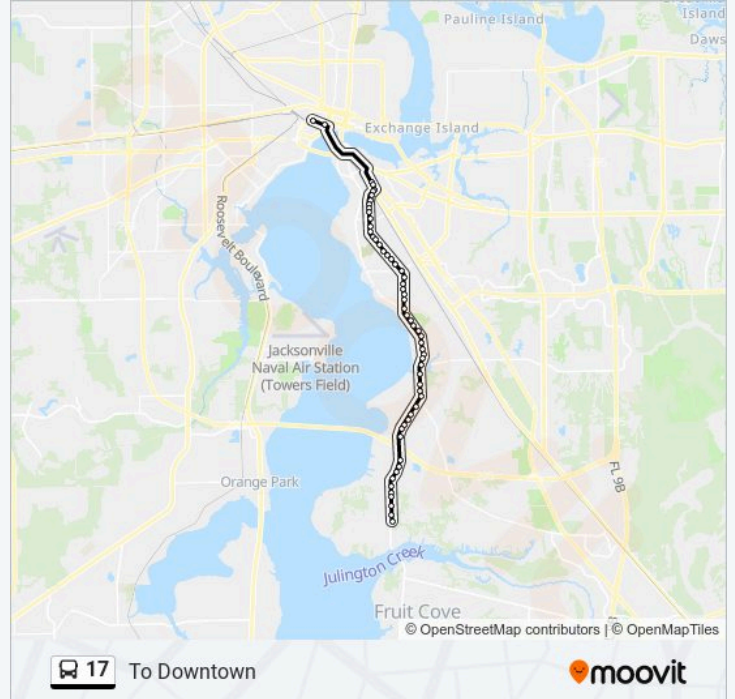

9283 San Jose Blvd

9055 San Jose Blvd

San Jose Blvd + San Jose Park Dr

8701 San Jose Blvd

8569 San Jose Blvd

San Jose Blvd + San Clerc Rd

San Jose Blvd + Point Pleasant Rd

San Jose Blvd + El Ciento Blvd

8037 San Jose Blvd

7821 San Jose Blvd

7701 San Jose Blvd

7525 San Jose Blvd

St Augustine Rd + Via De La Reine St

7111 St Augustine Rd

St Augustine Rd + Galicia Rd

St Augustine Rd + Old Kings Rd

St Augustine Rd + Dupont Ave

St Augustine Rd + Smithfield Rd

St Augustine Rd + University Blvd

St Augustine Rd + Ballard Oaks Rd

St Augustine Rd + Bishop Cir

St Augustine Rd + Rolac Rd

St Augustine Rd + Clydo Rd

4549 St Augustine Rd

4333 St Augustine Rd

St Augustine Rd + Jernigan Rd

St Augustine Rd + Caljon Rd

St Augustine Rd + Sessions Ln

St Augustine Rd + Stubbs Rd

St Augustine Rd + Sheridan Ln

St Augustine Rd + Ashland St

St Augustine Rd + Kingswood Rd