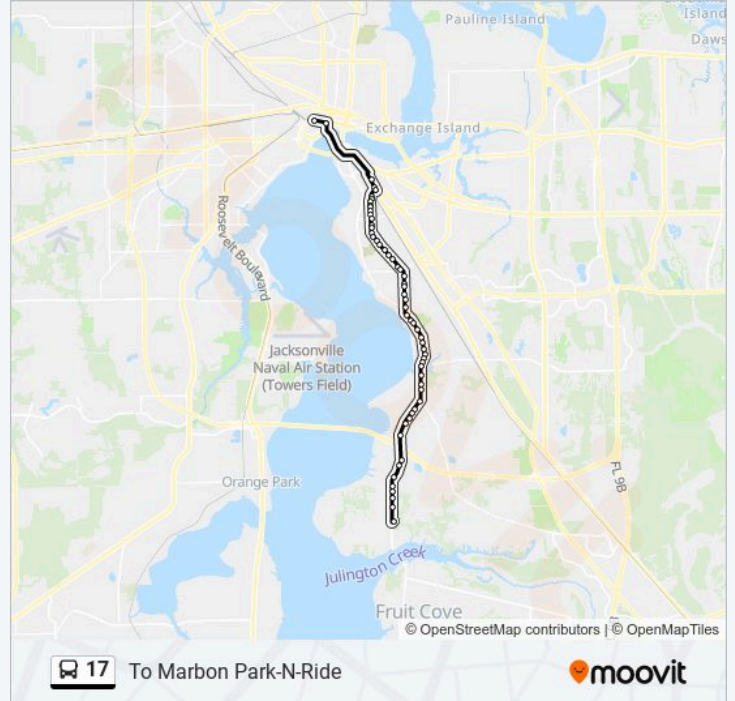

St Augustine Rd + Bishop Cir

5860 St Augustine Rd

St Augustine Rd + University Blvd

St Augustine Rd + University Blvd fs

St Augustine Rd + DuPont Ave

St Augustine Rd + Caballero Dr

St Augustine Rd + Cadiz Ave

St Augustine Rd + Madrid Ave

St Augustine Rd + Via De La Reine St

San Jose Blvd + LaRida Ln

San Jose Blvd + Cheryl Dr

San Jose Blvd + Miller Oaks Dr

San Jose Blvd + Airlie Ln

San Jose Blvd + Jose Ter

San Jose Blvd + Point Pleasant Rd

San Jose Blvd + Hilliard Rd

San Jose Blvd + Cathedral Oaks Pl

San Jose Blvd + River Hall Dr

San Jose Blvd + Rustic Ln

San Jose Blvd + Holly Grove Ave

9030 San Jose Blvd

9276 San Jose Blvd

San Jose Blvd + Cardinal Point Dr

9620 San Jose Blvd

San Jose Blvd + Pall Mall Dr

9962 San Jose Blvd

10100 San Jose Blvd

10200 San Jose Blvd

San Jose Blvd + Venture Pl

San Jose Blvd + Claire Ln

11150 San Jose Blvd

San Jose Blvd + Mandarin Rd