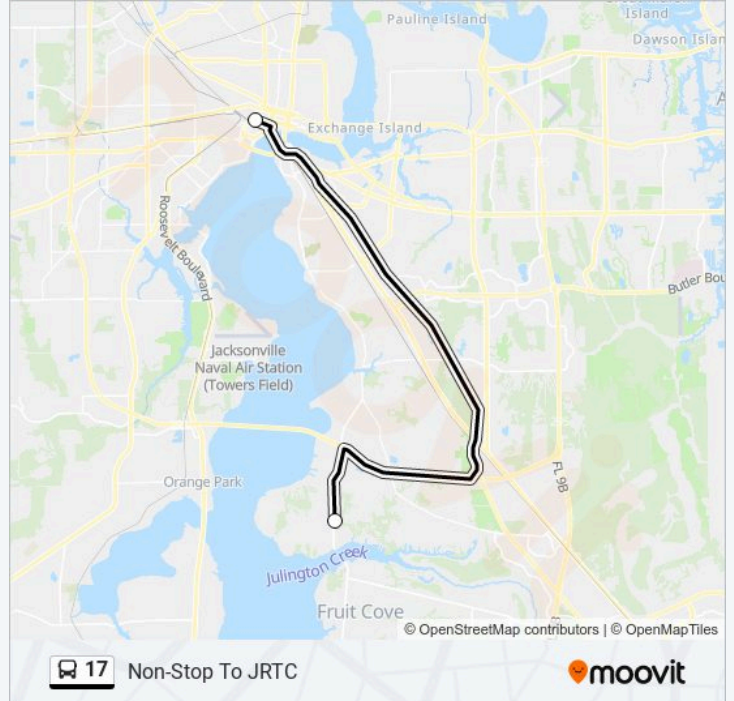

Use the Moovit App to find the closest 17 bus station near you and find out when is the next 17 bus arriving.

Direction: Non-Stop To JRTC

2 stops

[VIEW LINE SCHEDULE](#)

Marbon Park-N-Ride

JRTC Bay E

17 bus Time Schedule

17 bus Info

Direction: Non-Stop To JRTC

Stops: 2

Trip Duration: 32 min

Line Summary:

Direction: Non-Stop Trip To Marbon Park-N-Ride

2 stops

[VIEW LINE SCHEDULE](#)

St Augustine Rd + Philips Hwy

Philips Hwy + St Augustine Rd

Philips Hwy + Martin St

Philips Hwy + Jerusalem St

Bay St. & Jefferson St. fs wb

JRTC Bay E

Direction: To Marbon Park-N-Ride

58 stops

Stops: 58

Trip Duration: 43 min

Line Summary:

St Augustine Rd + Bishop Cir

5860 St Augustine Rd

St Augustine Rd + University Blvd

St Augustine Rd + University Blvd fs

St Augustine Rd + DuPont Ave