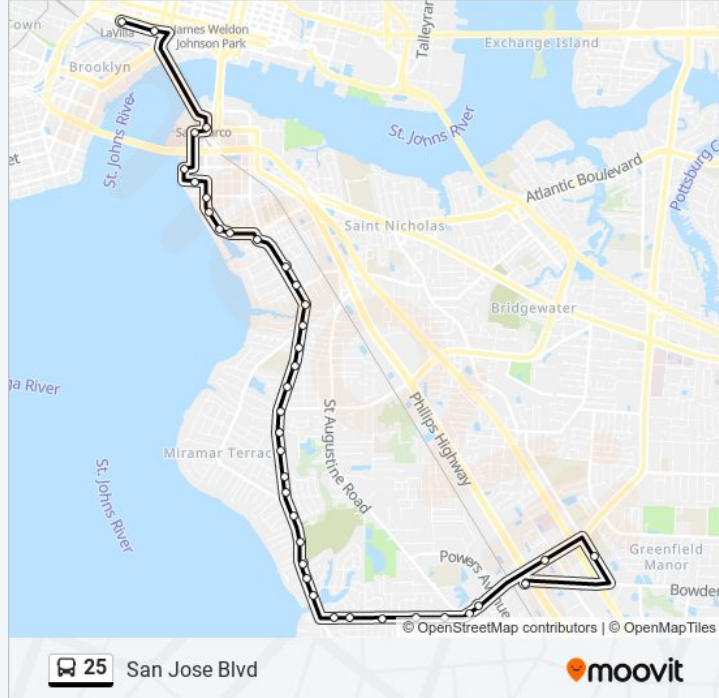

25 bus Info

Direction: To Downtown

Stops: 38

Trip Duration: 37 min

Line Summary:

Hendricks Ave + Felch Ave

Hendricks Ave + Dunsford Rd

Hendricks Ave + Lorimer Rd

Hendricks Ave + Pineridge Rd

Hendricks Ave + Marco Pl

San Marco Blvd + Balis Pl

867 San Marco Blvd + Largo Rd

San Marco Blvd + Landon Ave

San Marco Blvd + Riviera St

San Marco Blvd + LaSalle St

Cedar St + Palm St

Le Baron Ave + Childrens Way

Palm Ave + Prudential Dr

San Marco Blvd + Prudential Dr

Bay St. & Jefferson St. fs wb

JRTC Bay U

Direction: To University Hub

37 stops

[VIEW LINE SCHEDULE](#)

JRTC Bay U

Forsyth St + Jefferson St

Palm Ave + Prudential Dr

Childrens Way + Le Baron Ave

Le Baron Ave + Cedars St

Cedar St + San Marco Blvd

San Marco Blvd + LaSalle St

San Marco Blvd + Laverne St