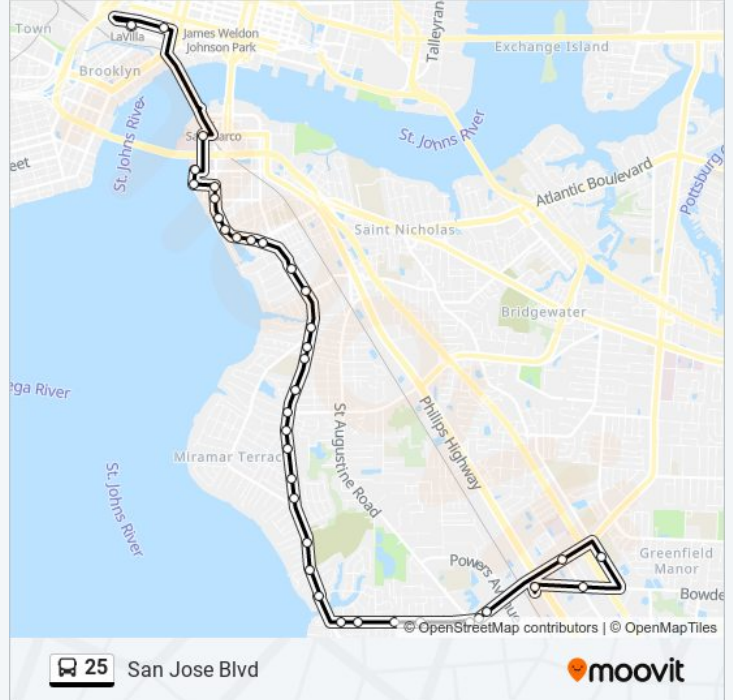

25 bus Info

Direction: To Downtown

Stops: 38

Trip Duration: 37 min

Line Summary:

Hendricks Ave + Felch Ave

Hendricks Ave + Dunsford Rd

Hendricks Ave + Lorimer Rd

Le Baron Ave + Childrens Way

Palm Ave + Prudential Dr

San Marco Blvd + Prudential Dr

Bay St. & Jefferson St. fs wb

JRTC Bay U

Direction: To University Hub

37 stops

[VIEW LINE SCHEDULE](#)

25 bus Info

Direction: To University Hub

Stops: 37

Trip Duration: 34 min

Line Summary:

Hendricks Ave + River Oaks Rd

Hendricks Ave + Dunsford Rd

Hendricks Ave + Felch Ave

University Blvd + St Augustine Rd

University Blvd + Powers Ave

University Blvd + Richards St

Spring Park + University SB FS

Bowden Rd. & Richard St.

University Hub

25 bus time schedules and route maps are available in an offline PDF at moovitapp.com. Use the [Moovit App](#) to see live bus times, train schedule or subway schedule, and step-by-step directions for all public transit in Jacksonville Johns County.