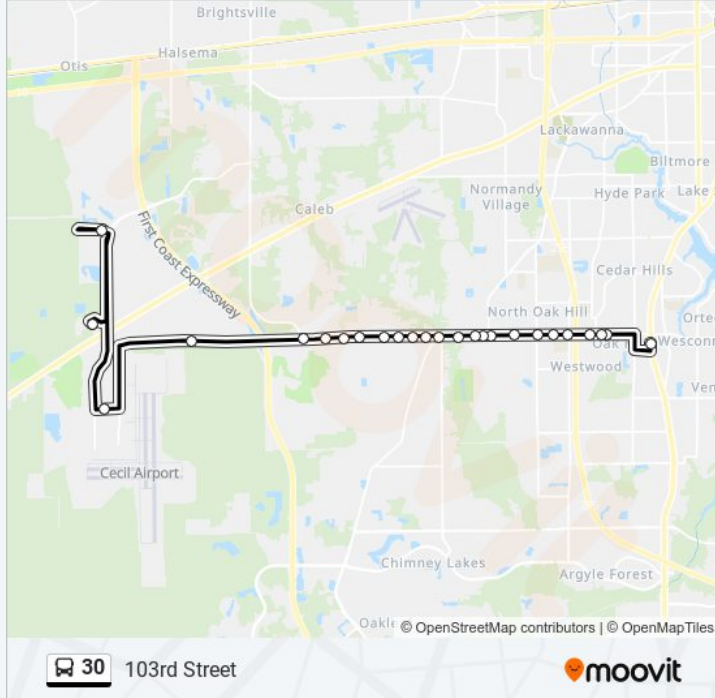

Use the Moovit App to find the closest 30 bus station near you and find out when is the next 30 bus arriving.

Direction: To Blanding Blvd

26 stops

[VIEW LINE SCHEDULE](#)

Lake Newman St + Authority Ave

Waterworks Amazon

30 bus Info

Direction: To Blanding Blvd

Stops: 26

Trip Duration: 33 min

Line Summary:

6760 103rd St

103rd St + Norde Dr

103rd St + Jammes Rd

30 bus Info

Direction: To Cecil Center Campus

Stops: 25

Trip Duration: 39 min

Line Summary:

103rd St + Connie Jean Rd

10231 103rd St

103rd St + Samaritan Wy

Amazon 103rd

Lake Newman St + Authority Ave

Waterworks Amazon

FSCJ Cecil Center Campus

Direction: To FSCJ Cecil Field Center Campus

23 stops

[VIEW LINE SCHEDULE](#)

Blanding Blvd + 103rd St