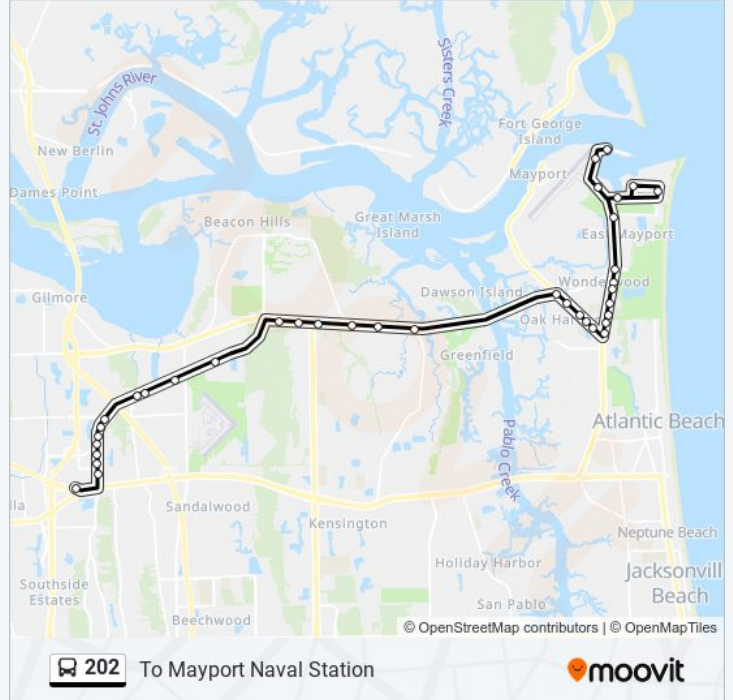

202 bus Info

Direction: To Mayport Naval Station

Stops: 38

Trip Duration: 50 min

Line Summary:

Mt Pleasant Rd + Gately Rd

14360 Wonderwood Dr

Wonderwood Dr + Mayport Rd

2812 Mayport Rd

Mayport Rd + Shangri-La Dr

Mayport Rd + Schooners Bay Dr

2610 Mayport Rd

Mayport Rd + Mayport Crossing Blvd

Mayport Rd + Americas Cup Dr

2667 Mayport Rd

2701 Mayport Rd

Mayport Rd + Pioneer Dr

2873 Mayport Rd

2965 Mayport Rd

Main St + Moale Ave

Massey Ave + Bryce Canyon Rd

Baltimore St + Massey Ave

Bailey Ave + Supply St

Maine St + Lamp Ave

Maine St + Patrol Rd

Maine St + Patrol Rd

Direction: To Regency Square

32 stops

[VIEW LINE SCHEDULE](#)

Maine St + Patrol Rd

Maine St + Patrol Rd

Maine St + Macon St