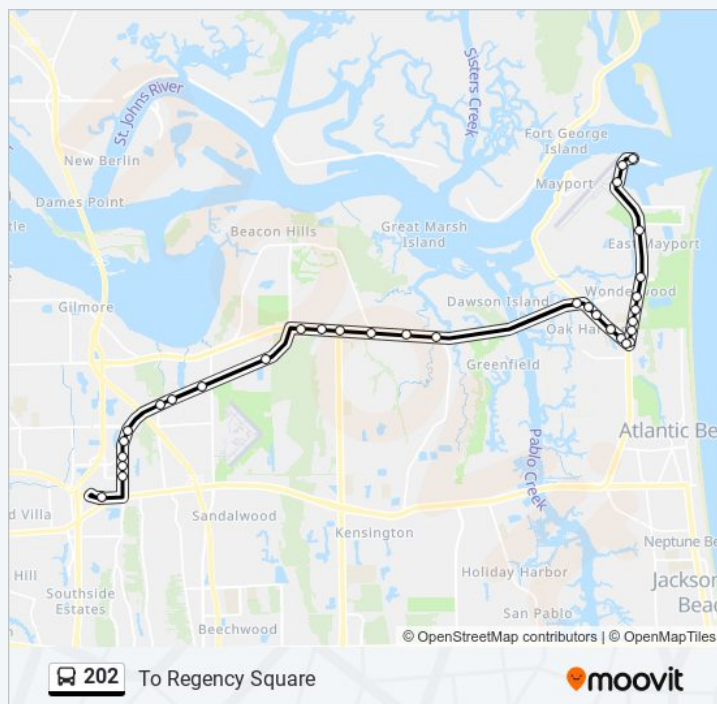

To Downtown

Get The App

The 202 bus line (To Downtown) has 3 routes. For regular weekdays, their operation hours are:
 (1) To Downtown: 4:20 PM - 5:20 PM (2) To Mayport Naval Station: 4:20 AM - 4:15 PM (3) To Regency Square: 5:55 AM - 3:20 PM

Wonderwood Dr + SR A1A

14351 Wonderwood Dr

Mt Pleasant Rd + Pleasant Point Ln

McCormick Rd + McCormick Woods Dr

McCormick Rd + Kernan Blvd

12195 McCormick Rd

McCormick Rd + Monument Rd

Monument Rd & Shadowood Park Dr

Monument Rd + St Johns Bluff Rd fs

Monument Rd + Classic Oak Rd

Monument Rd + Lee Rd

856 Monument Rd

730 Monument Rd

Monument Rd + Regency Square Blvd

Regency Square Blvd + Commerce Ctr

Monument Rd + Regency Square Blvd

Regency Square Hub

Direction: To Regency Square

Stops: 32

Trip Duration: 38 min

Line Summary:

202 bus time schedules and route maps are available in an offline PDF at moovitapp.com. Use the [Moovit App](#) to see live bus times, train schedule or subway schedule, and step-by-step directions for all public transit in Jacksonville Johns County.