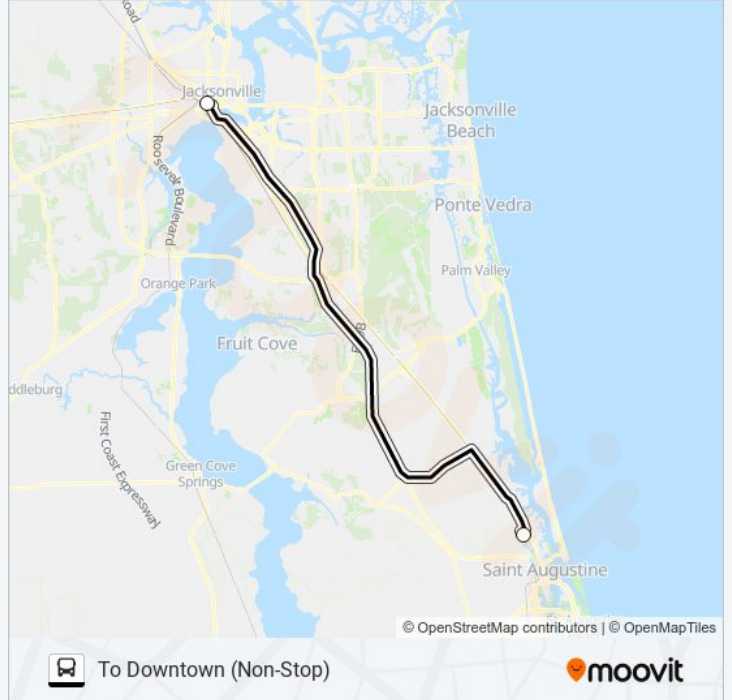

**Direction: To Downtown**

13 stops

[VIEW LINE SCHEDULE](#)

St. Johns Administration  
 Durbin Park Walmart  
 Water St. & CSX Dr.  
 Pearl St. & Bay St.  
 Forsyth St + Julia St  
 Forsyth St + Laura St  
 Forsyth St + Ocean St  
 Bay St + Main St  
 Bay St + Laura St  
 Bay St + Julia St  
 Bay St + Clay St  
 Bay St. & Jefferson St. fs wb  
 JRTC Bay U

**ST. JOHNS bus Info****Direction:** To Downtown**Stops:** 13**Trip Duration:** 70 min**Line Summary:**

**Direction: To Downtown (Non-Stop)**

2 stops

[VIEW LINE SCHEDULE](#)

St. Johns Administration

JRTC Bay U

**Direction:** To Downtown (Non-Stop)

**Stops:** 2

**Trip Duration:** 60 min

**Line Summary:**

**Direction: To St. Augustine**

11 stops

[VIEW LINE SCHEDULE](#)

- JRTC Bay U
- Forsyth St + Jefferson St
- Forsyth St + Clay St
- Forsyth St + Julia St
- Forsyth St + Laura St
- Forsyth St + Ocean St
- Bay St + Main St
- Bay St + Laura St
- Pearl St. & Water St.
- Durbin Park Walmart
- St. Johns Administration