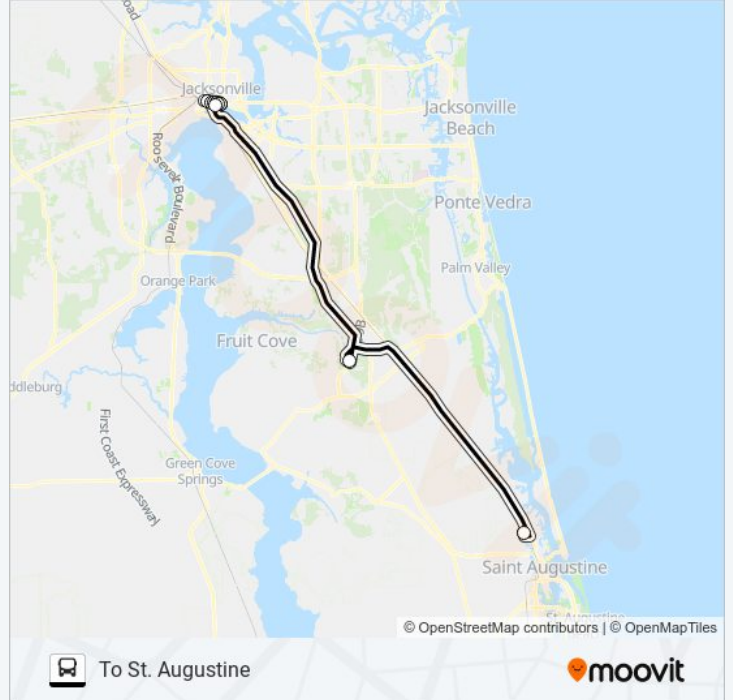

ST. JOHNS bus time schedules and route maps are available in an offline PDF at moovitapp.com. Use the [Moovit App](#) to see live bus times, train schedule or subway schedule, and step-by-step directions for all public transit in Jacksonville Johns County.

[About Moovit](#) • [MaaS Solutions](#) • [Supported Countries](#) • [Mooviter Community](#)

© 2024 Moovit - All Rights Reserved

Check Live Arrival Times