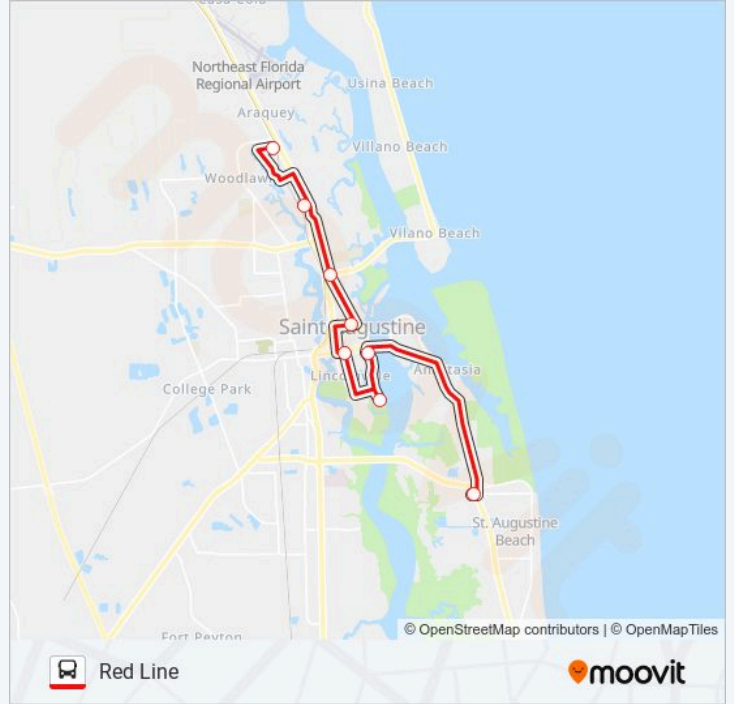

Direction: Depot→Government Center

8 stops

[VIEW LINE SCHEDULE](#)

Depot

Lions Bridge

Community Center

M L King & Post Office

San Marco Visitor Ctr

RED LINE bus Info**Direction:** Depot→Government Center**Stops:** 8**Trip Duration:** 45 min**Line Summary:**

Direction: Government Center → Depot

8 stops

[VIEW LINE SCHEDULE](#)

- Government Center
- Winn Dixie
- Southbound Library
- San Marco Visitor Ctr
- M L King & Post Office
- Community Center
- Lions Bridge
- Depot

RED LINE bus Time Schedule

Government Center → Depot Route Timetable:

Sunday	Not Operational
Monday	6:50 AM - 5:55 PM
Tuesday	6:50 AM - 5:55 PM
Wednesday	6:50 AM - 5:55 PM
Thursday	6:50 AM - 5:55 PM
Friday	6:50 AM - 5:55 PM
Saturday	6:50 AM - 5:55 PM

RED LINE bus Info

Direction: Government Center → Depot

Stops: 8

Trip Duration: 45 min

Line Summary:

RED LINE bus time schedules and route maps are available in an offline PDF at moovitapp.com. Use the Moovit App to see live bus times, train schedule or subway schedule, and step-by-step directions for all public transit in Jacksonville Johns County.