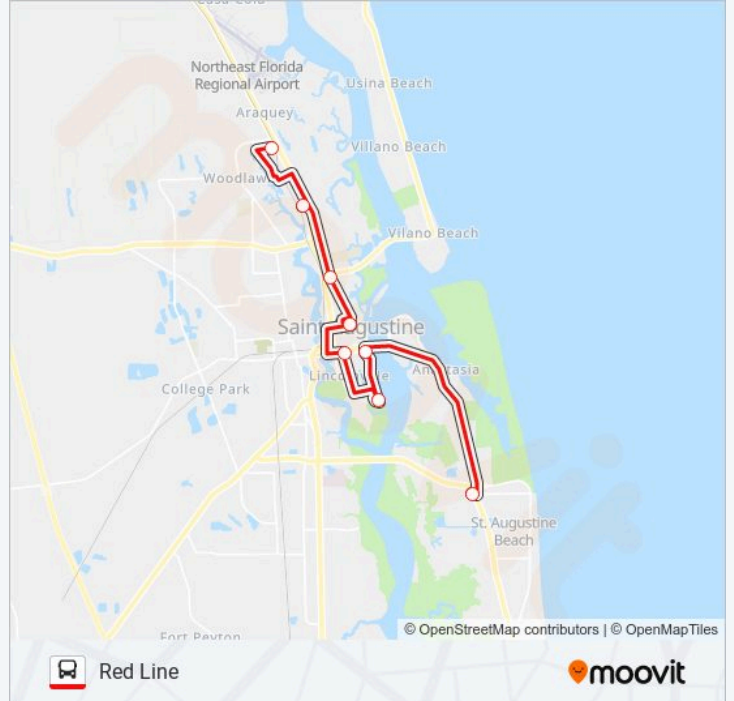

The bus line Red Line has 2 routes. For regular weekdays, their operation hours are:

(1) Depot→Government Center: 5:45 AM - 4:50 PM(2) Government Center→Depot: 6:50 AM - 5:55 PM

Use the Moovit App to find the closest RED LINE bus station near you and find out when is the next RED LINE bus arriving.

Direction: Depot→Government Center

8 stops

[VIEW LINE SCHEDULE](#)

Depot

Lions Bridge

Community Center

M L King & Post Office

San Marco Visitor Ctr

San Marco & May Street

Winn Dixie

Government Center

RED LINE bus Time Schedule

Depot→Government Center Route Timetable:

Sunday	Not Operational
Monday	5:45 AM - 4:50 PM
Tuesday	5:45 AM - 4:50 PM
Wednesday	5:45 AM - 4:50 PM
Thursday	5:45 AM - 4:50 PM
Friday	5:45 AM - 4:50 PM
Saturday	5:45 AM - 4:50 PM

RED LINE bus Info**Direction:** Depot→Government Center**Stops:** 8**Trip Duration:** 45 min**Line Summary:**

Direction: Government Center → Depot

8 stops

[VIEW LINE SCHEDULE](#)

- Government Center
- Winn Dixie
- Southbound Library
- San Marco Visitor Ctr
- M L King & Post Office
- Community Center
- Lions Bridge
- Depot