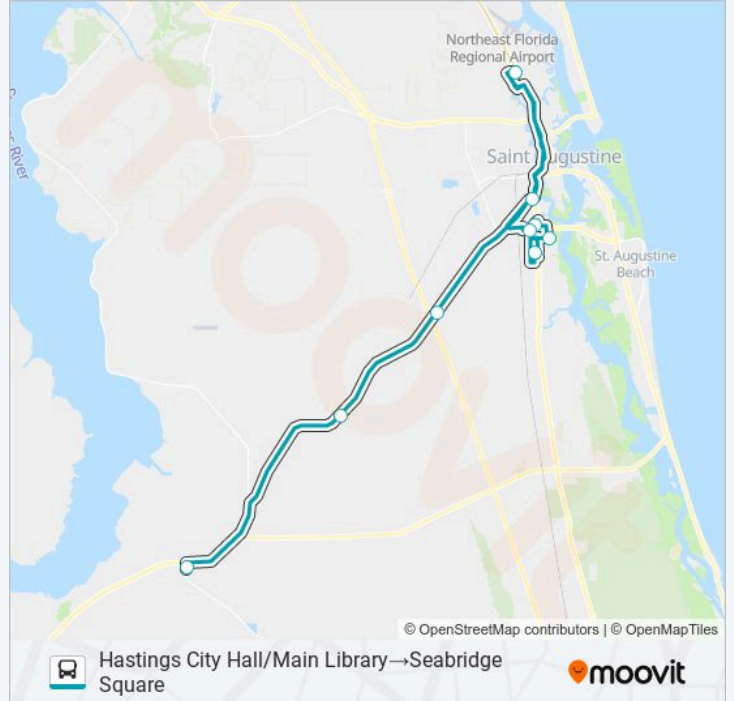

TEAL LINE bus Info

Direction: Hastings City Hall/Main Library→SR 207 & US 1

Stops: 4

Trip Duration: 25 min

Line Summary:

Direction: Hastings City Hall/Main Library→Seabridge Square

9 stops

[VIEW LINE SCHEDULE](#)

Seabridge Square

TEAL LINE bus Time Schedule

Hastings City Hall/Main Library→Seabridge Square
Route Timetable:

Sunday	5:35 AM - 3:35 PM
Monday	5:35 AM - 3:35 PM
Tuesday	5:35 AM - 3:35 PM
Wednesday	5:35 AM - 3:35 PM
Thursday	5:35 AM - 3:35 PM
Friday	5:35 AM - 3:35 PM
Saturday	5:35 AM - 3:35 PM

TEAL LINE bus Info

Direction: Hastings City Hall/Main Library→Seabridge Square

Stops: 9

Trip Duration: 90 min

Line Summary:

Direction: Seabridge Square→Hastings City Hall/Main Library

4 stops

[VIEW LINE SCHEDULE](#)

Seabridge Square

SR 207 & I-95

Elkton

Hastings City Hall/Main Library

TEAL LINE bus Time Schedule

Seabridge Square→Hastings City Hall/Main Library
Route Timetable:

Sunday	5:00 AM - 5:10 PM
Monday	5:00 AM - 5:10 PM
Tuesday	5:00 AM - 5:10 PM
Wednesday	5:00 AM - 5:10 PM
Thursday	5:00 AM - 5:10 PM
Friday	5:00 AM - 5:10 PM
Saturday	5:00 AM - 5:10 PM