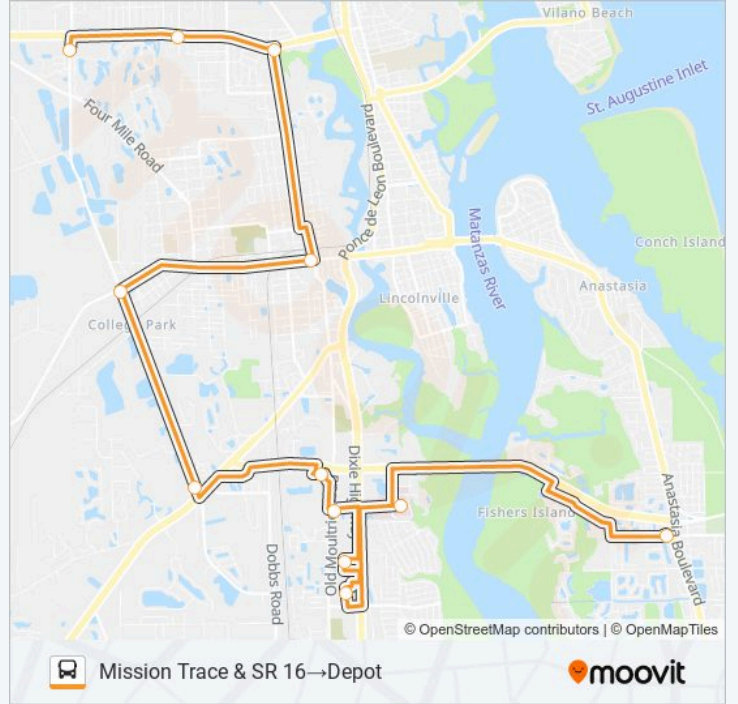

ORANGE LINE bus time schedules and route maps are available in an offline PDF at moovitapp.com. Use the Moovit App to see live bus times, train schedule or subway schedule, and step-by-step directions for all public transit in Jacksonville Johns County.

© 2024 Moovit - All Rights Reserved