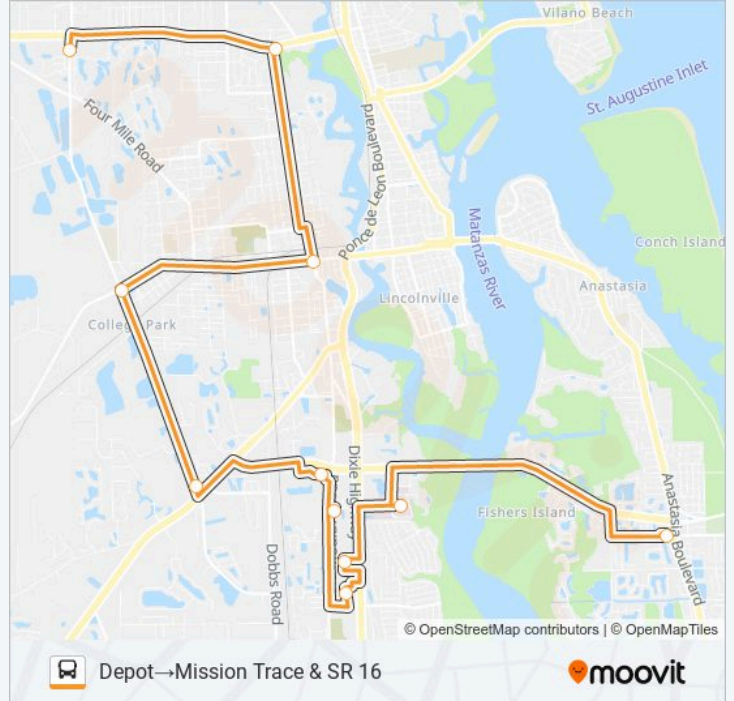

Use the Moovit App to find the closest ORANGE LINE bus station near you and find out when is the next ORANGE LINE bus arriving.

Direction: Depot→Mission Trace & SR 16

11 stops

[VIEW LINE SCHEDULE](#)

- Depot
- Flagler Hospital
- Walmart
- Lewis Point Plaza
- VA Clinic
- Cobblestone Publix
- SR 207 & Holmes
- Kings St & Holmes
- Kings St. & Palmer
- Masters & SR 16
- Mission Trace & SR 16

ORANGE LINE bus Time Schedule

Depot→Mission Trace & SR 16 Route Timetable:

Sunday	5:45 AM - 4:50 PM
Monday	5:45 AM - 4:50 PM
Tuesday	5:45 AM - 4:50 PM
Wednesday	5:45 AM - 4:50 PM
Thursday	5:45 AM - 4:50 PM
Friday	5:45 AM - 4:50 PM
Saturday	5:45 AM - 4:50 PM

ORANGE LINE bus Info

Direction: Depot→Mission Trace & SR 16

Stops: 11

Trip Duration: 45 min

Line Summary:

Direction: Mission Trace & SR 16 → Depot

12 stops

[VIEW LINE SCHEDULE](#)

Lewis Point Plaza

VA Clinic

Flagler Hospital

Depot

ORANGE LINE bus Time Schedule

Mission Trace & SR 16 → Depot Route Timetable:

Sunday	6:50 AM - 5:55 PM
Monday	6:50 AM - 5:55 PM
Tuesday	6:50 AM - 5:55 PM
Wednesday	6:50 AM - 5:55 PM
Thursday	6:50 AM - 5:55 PM
Friday	6:50 AM - 5:55 PM
Saturday	6:50 AM - 5:55 PM