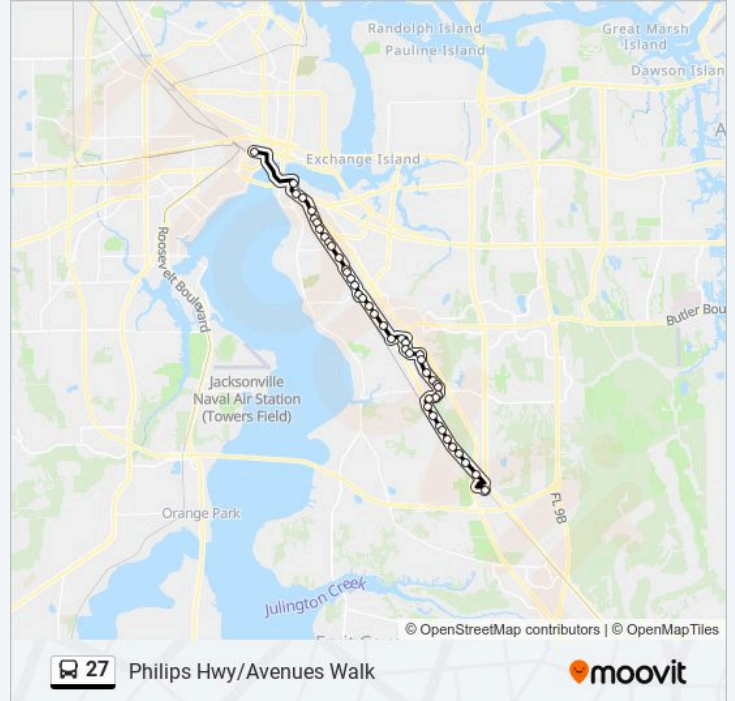

Baymeadows Way + Baypine Rd

8000 Baymeadows Way

Baymeadows Way + Baymeadows Rd

8555 Baymeadows Way

8493 Baymeadows Way

Baymeadows Way Rd + Philips Hwy

Philips Hwy + Freedom Trl

8656 Philips Hwy

8864 Philips Hwy

9016 Philips Hwy

9158 Philips Hwy

Philips Hwy + Shad Rd

9454 Philips Hwy

9700 Philips Hwy

10130 Philips Hwy

Avenues Walk Park-n-Ride

Direction: To Downtown

44 stops

[VIEW LINE SCHEDULE](#)

Avenues Walk Park-n-Ride

9525 Philips Hwy

27 bus Time Schedule

To Downtown Route Timetable:

Sunday	Not Operational
Monday	10:30 PM
Tuesday	10:30 PM

Philips Hwy + Shad Rd

9155 Philips Hwy

8963 Philips Hwy

Philips Hwy + Sunbeam Rd

8687 Philips Hwy

8449 Philips Hwy

Baymeadows Way Rd + Philips Hwy

8400 Baymeadows Way