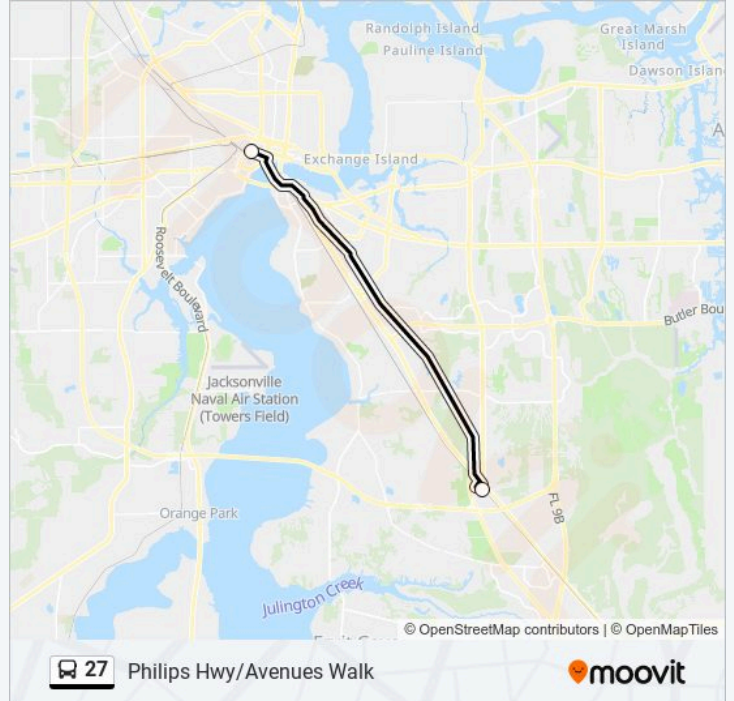

Use the Moovit App to find the closest 27 bus station near you and find out when is the next 27 bus arriving.

Direction: Non-Stop Trip To JRTC

2 stops

[VIEW LINE SCHEDULE](#)

Avenues Walk Park-n-Ride

JRTC Bay E

27 bus Time Schedule

Non-Stop Trip To JRTC Route Timetable:

Sunday	Not Operational
Monday	9:30 PM
Tuesday	9:30 PM
Wednesday	9:30 PM
Thursday	9:30 PM
Friday	9:30 PM
Saturday	Not Operational

27 bus Info

Direction: Non-Stop Trip To JRTC

Stops: 2

Trip Duration: 22 min

Line Summary:

Direction: To Avenues Walk

45 stops

[VIEW LINE SCHEDULE](#)

- JRTC Bay E
- Kings Ave Station
- Kings Ave + Edwin St
- Kings Ave + Fulton Pl
- Philips Hwy + Service St
- Philips Hwy + Wishart St
- Philips Hwy + St Augustine Rd
- 3350 Philips Hwy
- 3494 Philips Hwy
- Philips Hwy + Emerson St
- Philips Hwy + Emerson St
- Philips Hwy + Emerson St
- 4454 Philips Hwy
- 4600 Philips Hwy
- 4990 Philips Hwy
- 5318 Philips Hwy
- University Hub
- 5914 Philips Hwy

Philips Hwy + Jerusalem St

Kings Ave + Fulton Pl

Kings Ave + Manning St

Kings Ave + Gary St

Kings Ave Station

27 bus time schedules and route maps are available in an offline PDF at moovitapp.com. Use the Moovit App to see live bus times, train schedule or subway schedule, and step-by-step directions for all public transit in Jacksonville Johns County.