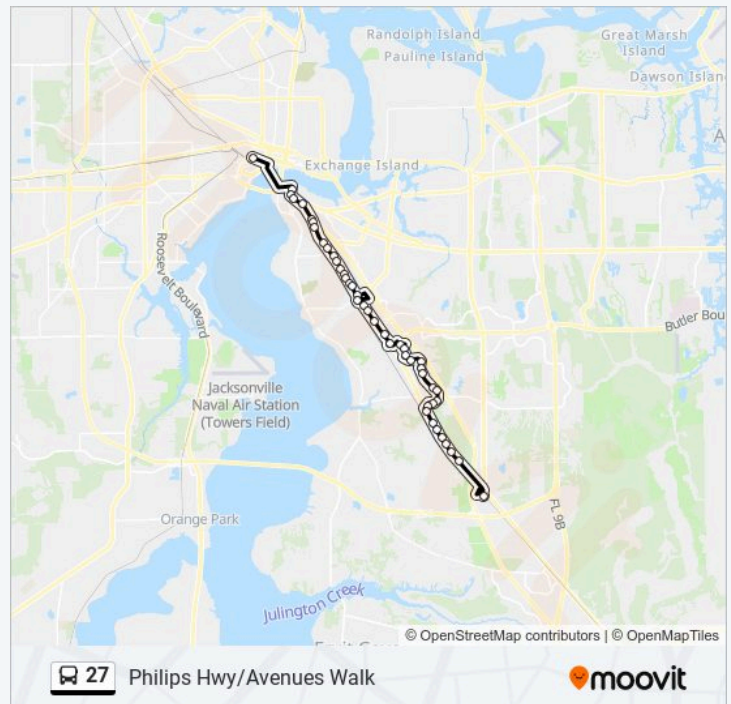

Philips Hwy + University Blvd

5001 Philips Hwy

Philips Hwy + Southgate Dr

4613 Philips Hwy

4459 Philips Hwy

4281 Philips Hwy

Philips Hwy + Emerson St

3871 Philips Hwy

Wednesday	10:30 PM
Thursday	10:30 PM
Friday	10:30 PM
Saturday	Not Operational

27 bus Info

Direction: To Downtown

Stops: 44

Trip Duration: 46 min

Line Summary:

Philips Hwy + Emerson St

3435 Philips Hwy

Philips Hwy + St Augustine Rd

Philips Hwy + Martin St

Philips Hwy + Jerusalem St

Kings Ave + Fulton Pl

Kings Ave + Manning St

Kings Ave + Gary St

Kings Ave Station

JRTC Bay E

Direction: To Kings Ave Station

43 stops

[VIEW LINE SCHEDULE](#)

Avenues Walk Park-n-Ride

9525 Philips Hwy

Philips Hwy + Shad Rd

9155 Philips Hwy

8963 Philips Hwy