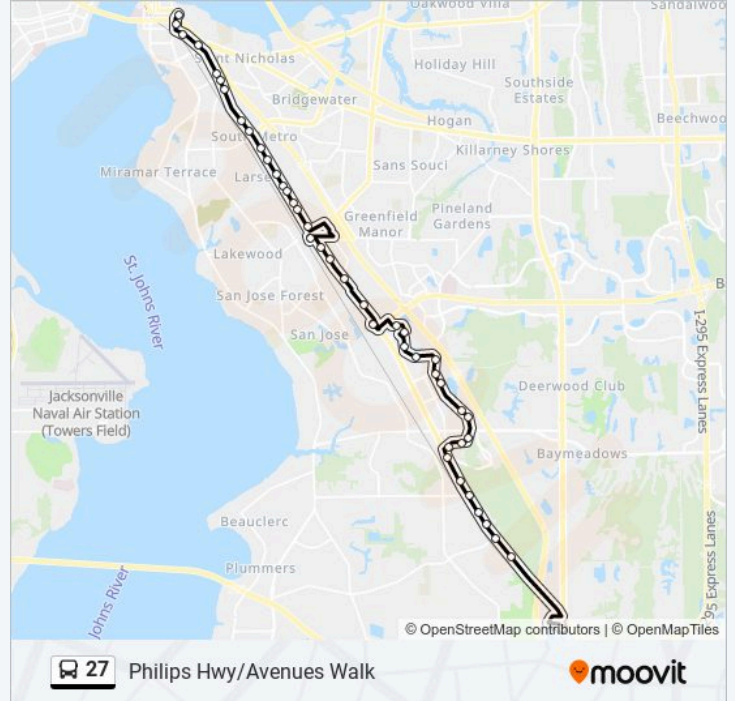

7111 Bonneval Rd

Philips Highway PNR (Onsite)

Philips Hwy + Executive Park Ct

Philips Hwy + Bowdendale Ave

6123 Philips Hwy

5935 Philips Hwy

University Hub

Philips Hwy + University Blvd

5001 Philips Hwy

Philips Hwy + Southgate Dr

4613 Philips Hwy

4459 Philips Hwy

4281 Philips Hwy

Philips Hwy + Emerson St

3871 Philips Hwy

Philips Hwy + Emerson St

3435 Philips Hwy

Philips Hwy + St Augustine Rd

Philips Hwy + Martin St

Philips Hwy + Jerusalem St

Kings Ave + Fulton Pl

Kings Ave + Manning St

Kings Ave + Gary St

Kings Ave Station

27 bus time schedules and route maps are available in an offline PDF at moovitapp.com. Use the Moovit App to see live bus times, train schedule or subway schedule, and step-by-step directions for all public transit in Jacksonville Johns County.

© 2024 Moovit - All Rights Reserved