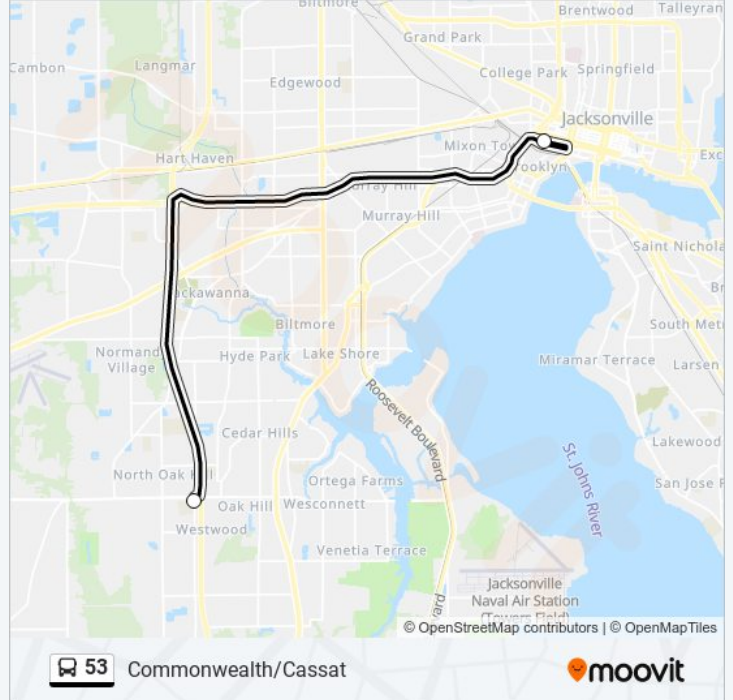

Use the Moovit App to find the closest 53 bus station near you and find out when is the next 53 bus arriving.

Direction: Non-Stop Trip To 103rd And Firestone

2 stops

[VIEW LINE SCHEDULE](#)

JRTC Bay O

Firestone Rd + 103rd St

53 bus Time Schedule

Non-Stop Trip To 103rd And Firestone Route
Timetable:

Sunday	5:15 AM - 7:15 AM
Monday	Not Operational
Tuesday	Not Operational
Wednesday	Not Operational
Thursday	Not Operational
Friday	Not Operational
Saturday	5:15 AM - 7:15 AM

53 bus Info

Direction: Non-Stop Trip To 103rd And Firestone

Stops: 2

Trip Duration: 18 min

Line Summary:

Direction: Non-Stop Trip To Jrhc

2 stops

[VIEW LINE SCHEDULE](#)

53 bus Info

Direction: Non-Stop Trip To Jrhc

Stops: 2

Trip Duration: 18 min

Line Summary:

Direction: To 103rd Street

72 stops

[VIEW LINE SCHEDULE](#)