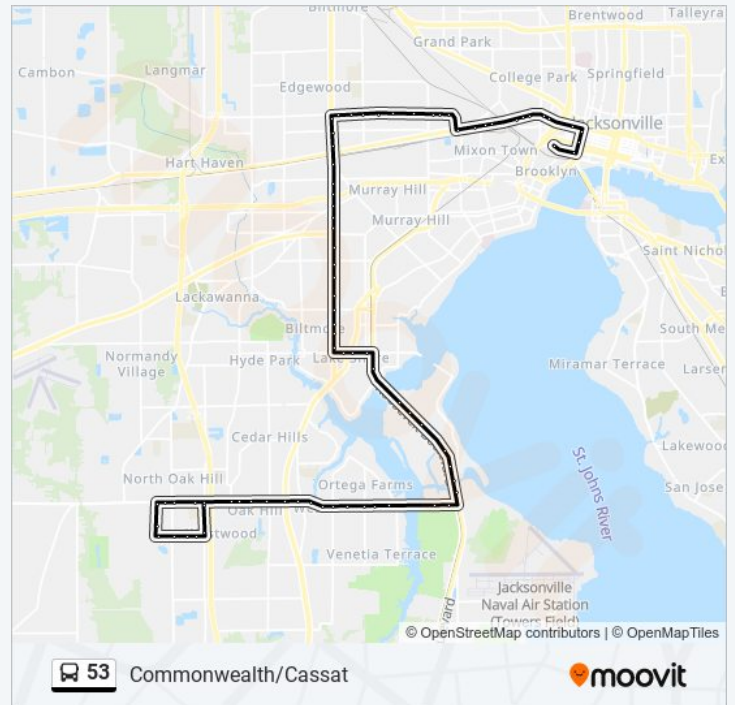

Roosevelt Blvd + Verona Ave

Roosevelt Blvd + Longfellow St

Roosevelt Blvd + Shawnee St

4507 Roosevelt Blvd

San Juan Ave + Hamilton St

San Juan Ave + Blanding Blvd

San Juan Ave + Stimson St

Cassat Ave + Shirley Ave

Cassat Ave + Cardinal Blvd

Cassat Ave + St Johns Ave

Direction: To Downtown

Stops: 78

Trip Duration: 60 min

Line Summary:

Cassat Ave + Park St

Cassat Ave + Tunis St