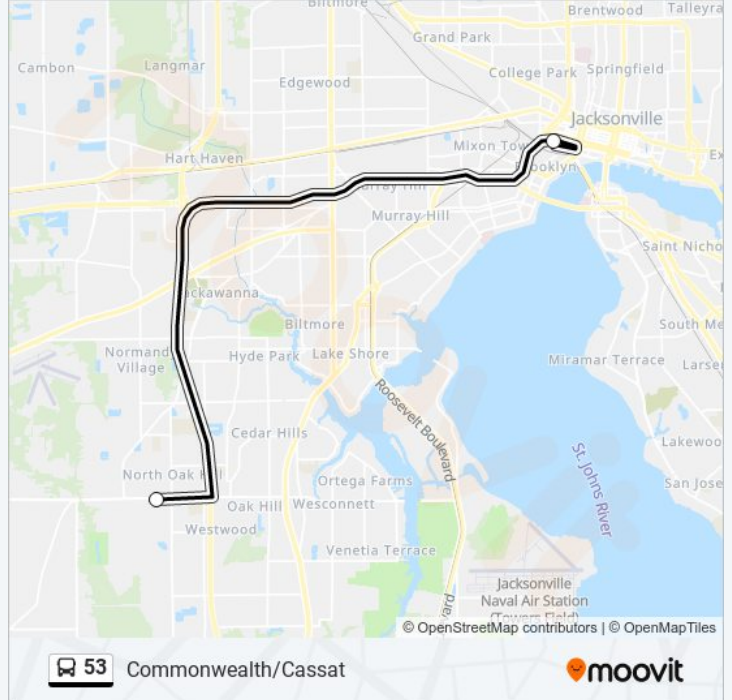

Use the Moovit App to find the closest 53 bus station near you and find out when is the next 53 bus arriving.

Direction: Non-Stop Trip To 103rd And Firestone

2 stops

[VIEW LINE SCHEDULE](#)

JRTC Bay O

Firestone Rd + 103rd St

53 bus Info

Direction: Non-Stop Trip To 103rd And Firestone

Stops: 2

Trip Duration: 18 min

Line Summary:

Direction: Non-Stop Trip To Jrhc

2 stops

[VIEW LINE SCHEDULE](#)

53 bus Info

Direction: Non-Stop Trip To Jrhc

Stops: 2

Trip Duration: 18 min

Line Summary:

Direction: To 103rd Street

72 stops

[VIEW LINE SCHEDULE](#)

- JRTC Bay O
- Forsyth St + Jefferson St
- Broad St + Monroe St
- Beaver St + Jefferson St
- Beaver St + Davis St
- Beaver St + Eaverson St
- Beaver St + Myrtle Ave
- Beaver St + Rushing St
- Beaver St + Tyler St
- Beaver St + Acorn St
- 1820 Beaver St
- Beaver St + Carrie St
- 2050 W Beaver St
- Beaver St + King St
- Commonwealth Ave + Almeda St
- Commonwealth Ave + Westbrook Cir
- Commonwealth Ave + McDuff Ave
- Commonwealth Ave + Superior St