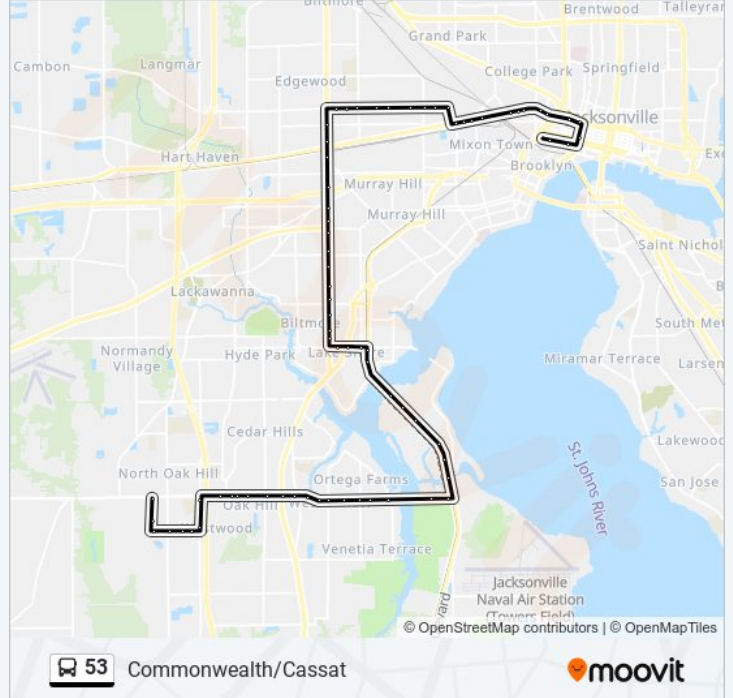

53 bus Info

Direction: Non-Stop Trip To Jrhc

Stops: 2

Trip Duration: 18 min

Line Summary:

Direction: To 103rd Street

72 stops

[VIEW LINE SCHEDULE](#)

- JRTC Bay O
- Forsyth St + Jefferson St
- Broad St + Monroe St
- Beaver St + Jefferson St
- Beaver St + Davis St
- Beaver St + Eaverson St
- Beaver St + Myrtle Ave
- Beaver St + Rushing St
- Beaver St + Tyler St
- Beaver St + Acorn St
- 1820 Beaver St
- Beaver St + Carrie St
- 2050 W Beaver St
- Beaver St + King St
- Commonwealth Ave + Almeda St
- Commonwealth Ave + Westbrook Cir
- Commonwealth Ave + McDuff Ave
- Commonwealth Ave + Superior St

53 bus Info

Direction: To 103rd Street

Stops: 72

Trip Duration: 63 min

Line Summary:

Commonwealth Ave + Huron St
Commonwealth Ave + Detroit St
Commonwealth Ave + Melson Ave
Commonwealth Ave + Hood Ave
Commonwealth Ave + Edgewood Ave
Edgewood Ave + Broadway Ave
Edgewood Ave + Doolittle Rd
Edgewood Ave + Edgewood Ct
Cassat Ave + Rosselle St
Cassat Ave + College St
Cassat Ave + French St
Cassat Ave + Normandy Blvd fs
Cassat Ave + Plymouth St
Cassat Ave + Hollycrest Dr
Cassat Ave + Quan Dr
Cassat Ave + Park St
Cassat Ave + Shelby Ave
Cassat Ave + Camille Ave
Cassat Ave + Shirley Ave
San Juan Ave + Stimson Steet
San Juan Ave + Blanding Blvd
San Juan Ave + Hamilton St
Roosevelt Blvd + San Juan Ave
4470 Rossevelt Blvd
Roosevelt Blvd + Ortega Forest Dr
Roosevelt Blvd + Longfellow St
Roosevelt Blvd + Verona Ave
5104 Roosevelt Blvd
Roosevelt Blvd + Yacht Club Rd
Roosevelt Blvd + Long Bow Ln
4541 Timuquana Rd
Timuquana Rd + Stark Rd
Timuquana Rd & Ortega Farms Blvd

Wheat Rd + Ridgeway Rd

Wheat Rd + Ricker Rd

Wheat Rd + Hillman Dr

Hillman Dr + Jaguar Dr

Hillman Dr + 103rd St

Direction: To Downtown

78 stops

[VIEW LINE SCHEDULE](#)