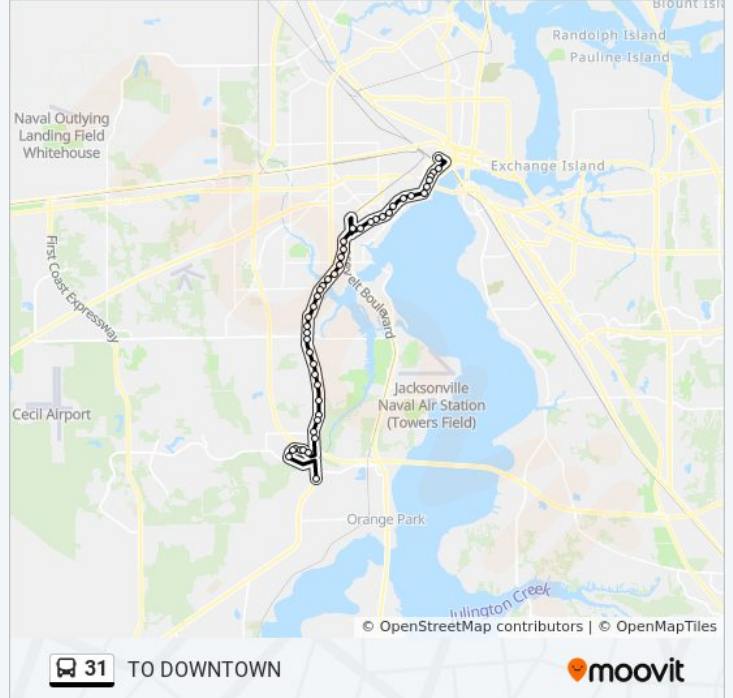

Direction: To Downtown

46 stops

[VIEW LINE SCHEDULE](#)

Blanding Blvd + Orange Park Northway

Youngerman Cir + Argyle Forest Bl

Youngerman Cir + Periwinkle Dr

6600 Youngerman Cir

6500 Youngerman Cir

31 bus Info

Direction: To Downtown

Stops: 46

Trip Duration: 57 min

Line Summary:

Blanding Blvd + Wilson Blvd
 Blanding Blvd + Cedar Park Ln
 Blanding Blvd + Lake Shore Blvd
 Blanding Blvd + Birkenhead Rd
 Blanding Blvd + Palmer St
 Blanding Blvd + Shirley Ave
 1717 Blanding Blvd
 Blanding Blvd + Park St
 FSCJ Kent Campus
 Park St + Pinegrove Ave
 Park St + Ingleside Ave
 Park St + Edgewood Ave
 Park St. & Belvedere Ave.
 Park St + McDuff Ave
 Park St + Cherry St
 2660 Park St
 Park St + Stockton St
 Park St + Margaret St
 Park St + Riverside Park Pl
 Park St + Rosselle St
 Park St + Edison Ave
 Park St + Price St
 Park St + Jackson St
 JRTC Bay A

Direction: To Orange Park Mall

48 stops

[VIEW LINE SCHEDULE](#)

JRTC Bay A
 Park St + Jackson St
 Park St + Price St
 Park St + Forest St
 Park St + Edison Ave

31 bus Time Schedule

To Orange Park Mall Route Timetable:

Direction: To Orange Park Mall

Stops: 48

Trip Duration: 55 min

Line Summary:

 [31 bus Line Map](#)

Blanding Blvd + Longchamp Dr

Blanding Blvd + Collins Rd

8108 Blanding Blvd