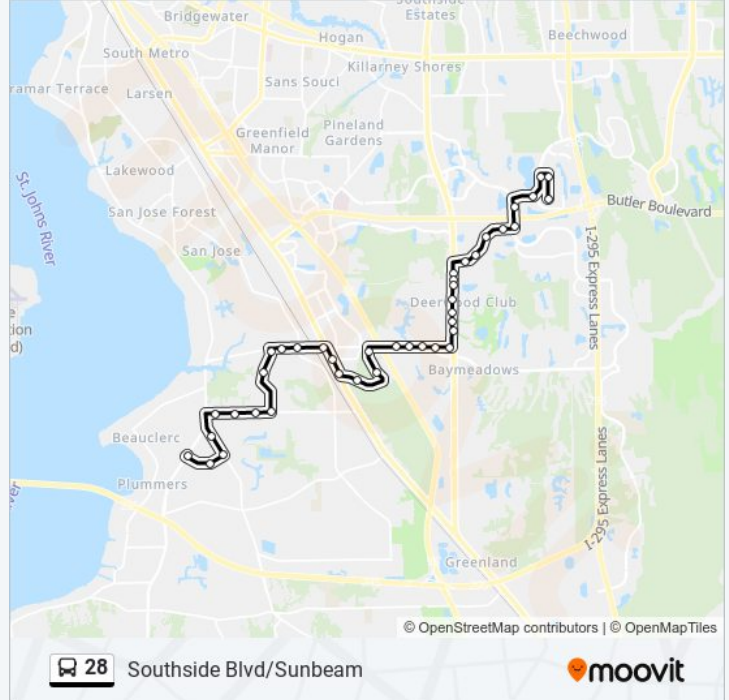

Baymeadows Rd + Western Way

Prominence Pkwy & Baymeadows Rd. fs

Freedom Commerce Pkwy & Liberty Ridge Dr

8335 Freedom Crossing Trail mid wb

8449 Philips Hwy

8384 Philips Hwy

Philips Hwy + Baymeadows Rd

Baymeadows Rd + Old Kings Rd

Baymeadows Rd + Brierwood Rd

Craven Rd + Baymeadows Rd

Craven Rd + Craven Rd

Craven Rd + Sunbeam Rd

Sunbeam Rd + Genna Trace Trl

4083 Sunbeam Rd

3845 Sunbeam Rd

St Augustine Rd + Kori Rd

St Augustine Rd + Crown Point Rd

Crown Point and Arrowhead WB NS

San Jose Blvd + Crown Point Rd

28 Southside Blvd/Sunbeam

Direction: To Sunbeam Rd -M andarin

40 stops

[VIEW LINE SCHEDULE](#)

Town Crossing Dr + Buckhead Branch Dr