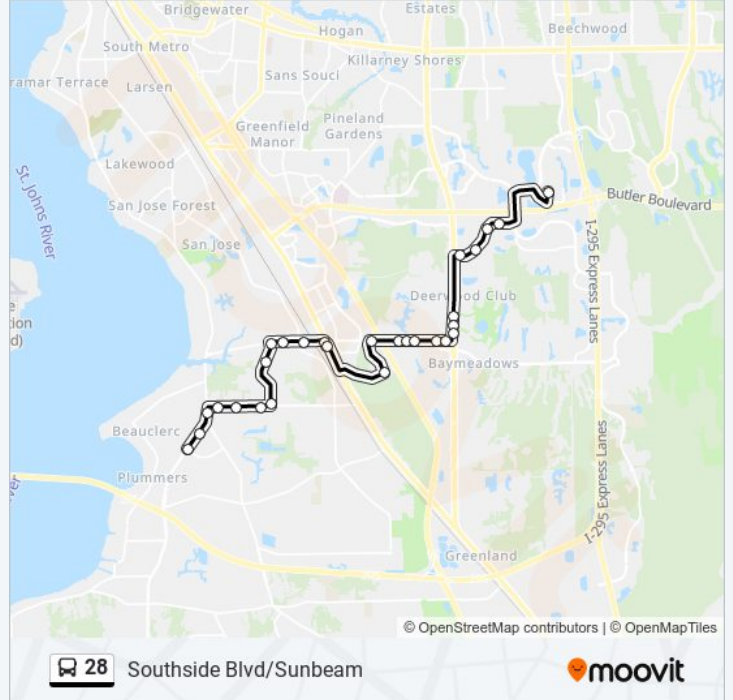

28 bus Info

Direction: To St Johns Town Center

Stops: 28

Trip Duration: 44 min

Line Summary:

8024 Southside Blvd

7932 Southside Blvd

Deerwood Park Blvd + Southside Blvd

Deerwood Park + Centurion Pwky

Deerwood Park + Centurion Pwky

10551 Deerwood Park Blvd

Town Crossing Dr + Buckhead Branch Dr

Direction: To Sunbeam Rd - Mandarin

40 stops

[VIEW LINE SCHEDULE](#)

Town Crossing Dr + Buckhead Branch Dr

4624 Town Crossing Dr

Town Center Pkwy + Midtown Pkwy

Town Center Pkwy + Big Island Dr

Gate Pkwy + Skinner Lake Dr

Gate Pkwy + Deerwood Park Blvd

10551 Deerwood Park Blvd

Deerwood Park Blvd + Centurion Pwky

St Augustine Rd + Crown Point Rd

Crown Point and Arrowhead WB NS

San Jose Blvd + Crown Point Rd

28 Southside Blvd/Sunbeam

Direction: To Sunbeam Rd -M andarin

40 stops

[VIEW LINE SCHEDULE](#)

Town Crossing Dr + Buckhead Branch Dr