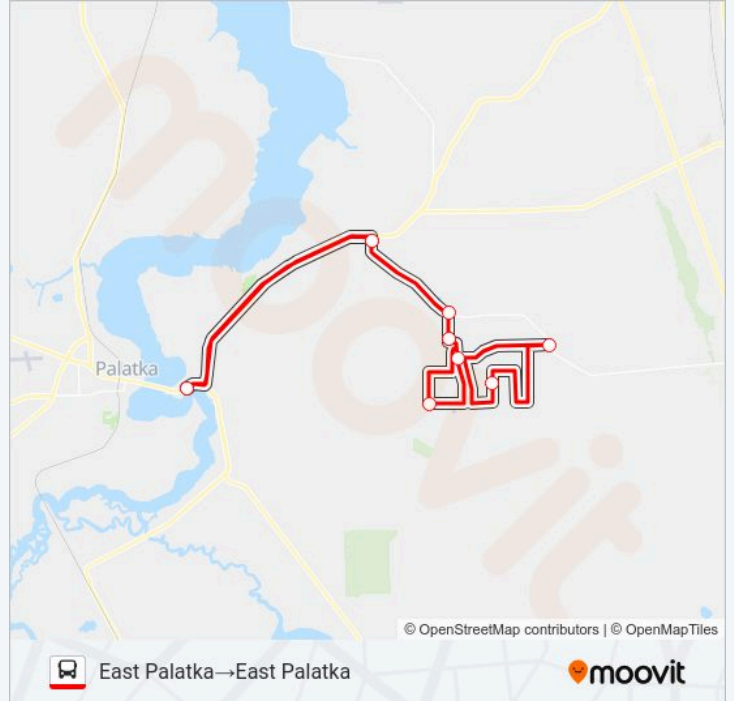

### HASTINGS CIRCULATOR bus Info

**Direction:** East Palatka → East Palatka

**Stops:** 11

**Trip Duration:** 90 min

**Line Summary:**

**Direction: East Palatka→Hastings City Hall/Main Library**

10 stops

[VIEW LINE SCHEDULE](#)

**HASTINGS CIRCULATOR bus Info**

**Direction:** East Palatka→Hastings City Hall/Main Library

**Stops:** 10

**Trip Duration:** 75 min

**Line Summary:**

**Direction: Hastings City Hall/Main Library → East Palatka**

10 stops

[VIEW LINE SCHEDULE](#)

- Hastings City Hall/Main Library
- Cracker Swamp
- Cedar Ford
- Kirchherr Ave/ Church
- Buzz Mart
- West Deep Creek
- Cracker Swamp
- CR- 13
- Hastings City Hall/Main Library
- East Palatka