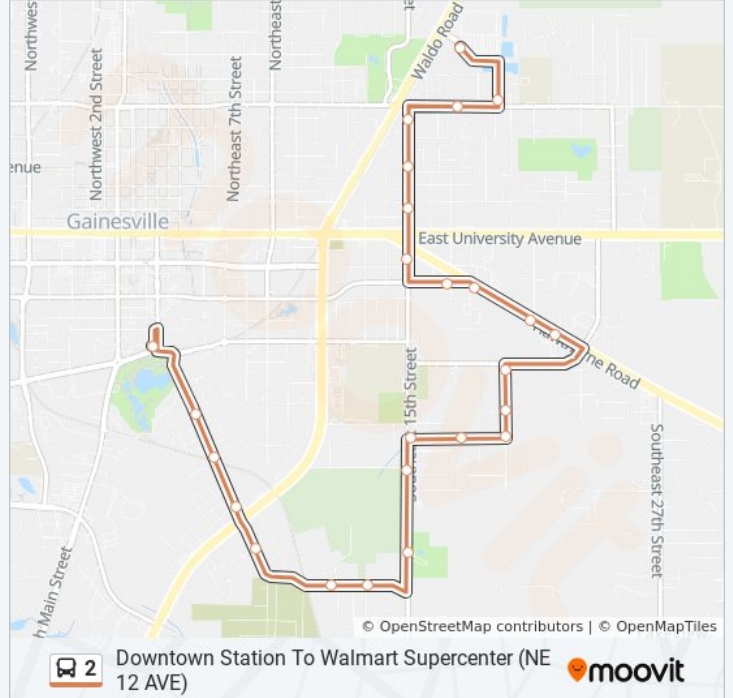

## Downtown Station To Walmart Supercenter (NE 12 AVE)

Get The App

The 2 bus line (Downtown Station To Walmart Supercenter (NE 12 AVE)) has 2 routes. For regular weekdays, their operation hours are:

(1) To Downtown Station: 5:30 AM - 7:30 PM (2) To Walmart Supercenter (Ne 12 Ave): 6:00 AM - 7:00 PM

Use the Moovit App to find the closest 2 bus station near you and find out when is the next 2 bus arriving.

**Direction: To Downtown Station**  
 25 stops  
[VIEW LINE SCHEDULE](#)

**2 bus Time Schedule**  
 To Downtown Station Route Timetable:

**2 bus Info**  
**Direction:** To Downtown Station  
**Stops:** 25  
**Trip Duration:** 19 min  
**Line Summary:**

Norwood Neighborhood (North)

Dignity Project

SE 4th Street @ SE 10th Ave

Rosa Parks Rts Downtown Station

### Direction: To Walmart Supercenter (Ne 12 Ave)

36 stops

[VIEW LINE SCHEDULE](#)

Rosa Parks Rts Downtown Station

SE 4th Street @ SE 10th Avenue

Dignity Project

Norwood Neighborhood

Sugarhill Neighborhood @ SE 4th Street