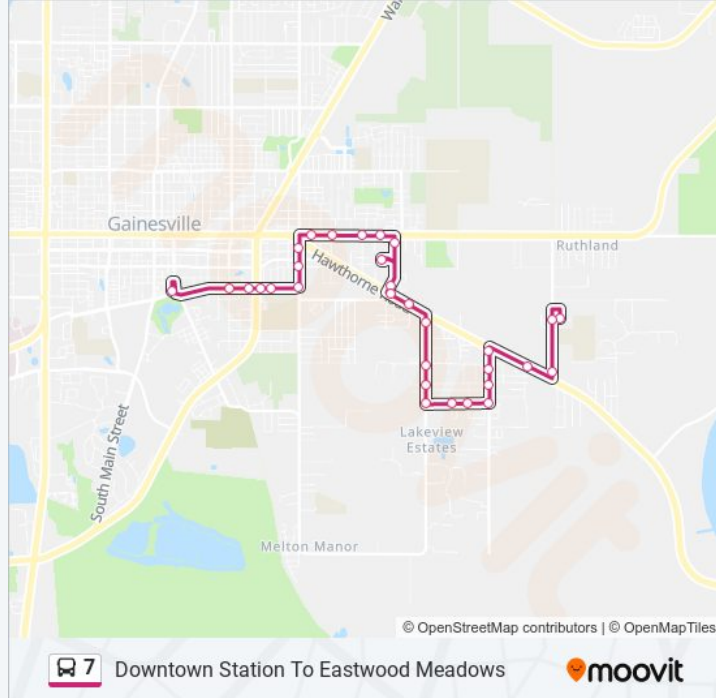

Direction: To Downtown Station

31 stops

[VIEW LINE SCHEDULE](#)

- Eastwood Meadows
- The Verdant Cove
- Chevron Food Mart @ SE 43rd Street
- Westbound Hawthorne Road @ SE 39th Street
- Eastside Food Store
- Southbound SE 35th Street @ SE 16th Avenue
- Southbound SE 35th Street @ SE 18th Avenue
- Southbound SE 35th Street @ SE 20th Avenue
- Westbound SE 21st Avenue @ SE 32nd Terrace
- Faith Missionary Church
- Lana's Place
- Durelle Heights Neighborhood
- Northbound SE 27th Street @ SE 15th Avenue
- Alachua County Sheriffs Department
- Alachua County Sheriffs Department
- Dollar General
- SE 24th Street - Dollar General Store
- Health Department
- Northbound SE 24th Street @ E University Avenue
- Harper's Pointe
- Westbound E University Avenue @ SE 21st Street
- SE 18th St @ E University Avenue

7 bus Info

Direction: To Downtown Station

Stops: 31

Trip Duration: 20 min

Line Summary:

Westbound E University Avenue @ NE 16th Street
 Fast Eddie's Restaurant
 Southbound SE 15th Street @ SE 4th Avenue
 Southbound SE 15th Street @ SE 7th Avenue
 Williams Elementary School
 Waldo Rd @ SE 7th Avenue
 SE 7th Avenue @ SE 10th Terrace
 The Cotton Club
 Rosa Parks Rts Downtown Station

Direction: To Eastwood Meadows

32 stops
[VIEW LINE SCHEDULE](#)

Rosa Parks Rts Downtown Station
 The Cotton Club
 Mt Moriah Baptist Church
 Tools For Schools
 Williams Elementary School
 Eastbound SE 7th Avenue @ SE 15th Street
 Northbound SE 15th Street @ SE 3rd Avenue
 Fast Eddie's Restaurant
 Eastbound University Avenue @ SE 15th Street
 Alachua County School Board Administration Annex
 Eastbound University Avenue @ SE 21st Street
 Eastbound University Avenue @ SE 24th Street
 Health Department
 Health Department
 SE 24th Street at Hawthorne Road
 Southeast Gator Liquor @ Hawthorne Road
 Eastbound Hawthorne Road @ SE 26th Street
 Alachua County Sheriff's Office