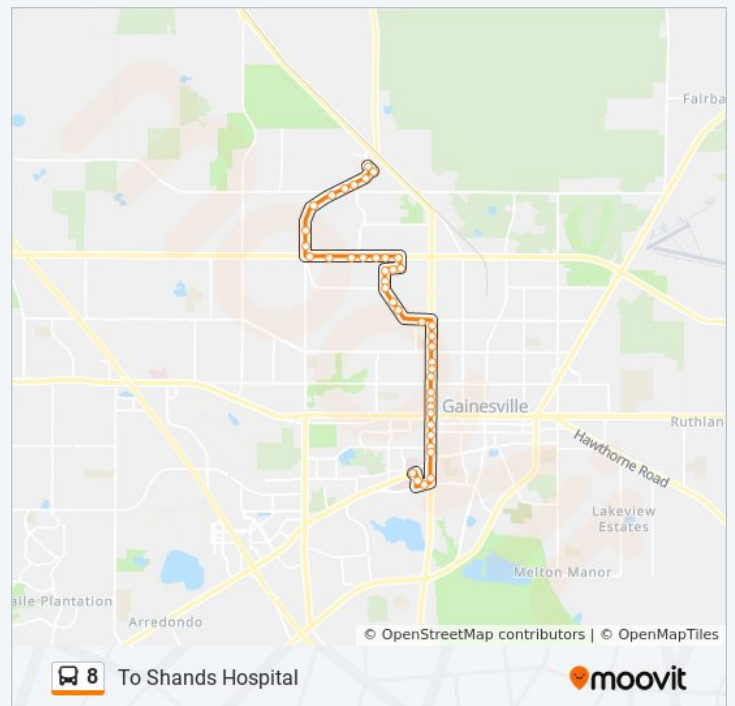

8 bus Info
Direction: To Pine Ridge Walmart
Stops: 48
Trip Duration: 33 min
Line Summary:

- Uf Health Archer Road
- Shands Hospital @ Center Drive
- Center Dr @ Museum Rd
- Frazier Rogers Hall (Eastbound)
- University Police Department
- Beaty Towers
- Norman Field
- Norman Hall
- Social 28 Apartments
- SW 13th Street & W University Avenue
- Publix @ NW 13th St And W Univ Ave
- Theory Apartments
- University House Apartments
- Xerographic Copy Center
- Lifesouth Community Blood Center @ NW 13th Street
- Cvs @ NW 13th Street
- Gainesville High School
- Lux 13 Apartments
- Furniture Kingdom
- Uf Health Homecare
- Brook Wood Terrace Neighborhood

State Farm Insurance @ NW 13th Street

Applebee's @ NW 13th Street

All Star Automotive

The Gate Food Store @ NW 13th Street

NW 13th St @ Nearside NW 3rd PI Southbound

Tuesday	6:02 AM - 9:30 PM
Wednesday	6:02 AM - 9:30 PM
Thursday	7:20 AM - 4:40 PM
Friday	6:02 AM - 9:30 PM
Saturday	8:00 AM - 6:40 PM

8 bus Info

Direction: To Shands Hospital

Stops: 43

Trip Duration: 33 min

Line Summary:

North 13th Street @ NW1st Avenue

Tigert Hall

Southbound SW 13th Street @ Inner Road

Southbound SW 13th Street @ Museum Road

University Housing Office

Uf Heart Health

Southbound SW 13th St @ SW 14th Ave

Hotel Eleo @ SW 16th Ave Westbound

Gainesville Healthcare Center

Uf Health Archer Road

8 bus time schedules and route maps are available in an offline PDF at moovitapp.com. Use the [Moovit App](#) to see live bus times, train schedule or subway schedule, and step-by-step directions for all public transit in Gainesville.