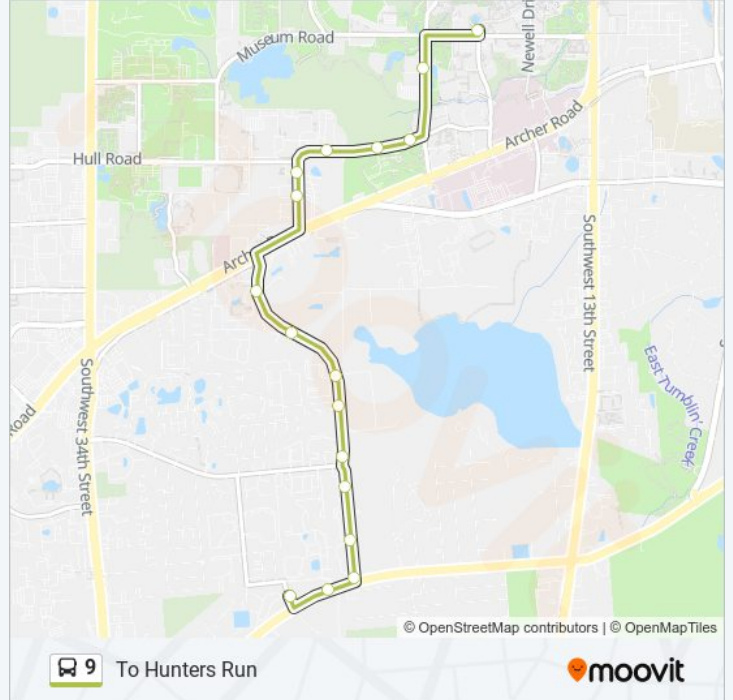

Direction: To Hunters Run

17 stops

[VIEW LINE SCHEDULE](#)

- Reitz Union
- Commuter Lot Parking Garage
- Cancer & Genetics Research Center
- Lake Alice Conservation Area
- Ifas Lab
- Campus Edge Condominiums
- Mt Vernon Apartments
- University Commons
- University Of Florida Energy Research
- University Club Apartments
- Towne Parc Apartments
- Southwood Apartments
- Gator Place Condominiums
- Countryside at the University Apartments
- Southbound SW 23rd Street @ Williston Road
- The Polos Apartments
- Hunters Run

9 bus Info

Direction: To Hunters Run

Stops: 17

Trip Duration: 12 min

Line Summary:

Direction: To Reitz Union

29 stops

[VIEW LINE SCHEDULE](#)

- Hunters Run
- Westbound SW 40th Place @ NW 26th Terrace
- Hideaway Apartments
- Lexington Crossing Apartments
- Lexington Crossing Apartments
- Windsor Park Apartments
- Northbound SW 27th Street @ SW 35th Place
- Casablanca East Apartments
- Arbor Park Apartments
- Hickory Place Apartments
- SW 23rd Terrace @ SW 35th Place
- Towne Parc Apartments
- University Club Apartments
- University Of Florida Energy Research
- University Commons
- Mt Vernon Apartments @ SW 23rd Drive
- Campus Edge Condominiums
- Forestry Field Lab/Plant Growth

9 bus Info

Direction: To Reitz Union

Stops: 29

Trip Duration: 23 min

Line Summary:

Cancer/Genetics Research Complex

Cancer And Genetics Research

Parking & Transportation Services