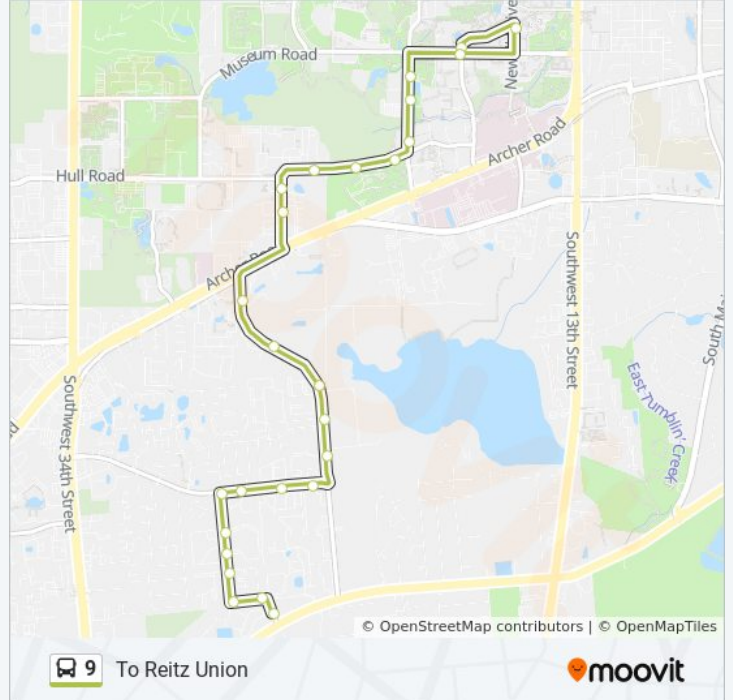

Cancer/Genetics Research Complex

Cancer And Genetics Research

Parking & Transportation Services

Commuter Lot Parking Garage @ Gale Lemerand

Graham Hall

Gator Corner Dining Facility @ Gale Lemerand

Weimer Hall

The Hub

Turlington Hall

Rawlings Hall

Reitz Union

9 bus time schedules and route maps are available in an offline PDF at moovitapp.com. Use the [Moovit App](https://moovitapp.com) to see live bus times, train schedule or subway schedule, and step-by-step directions for all public transit in Gainesville.

[About Moovit](#) • [MaaS Solutions](#) • [Supported Countries](#) • [Mooviter Community](#)

© 2024 Moovit - All Rights Reserved

Check Live Arrival Times