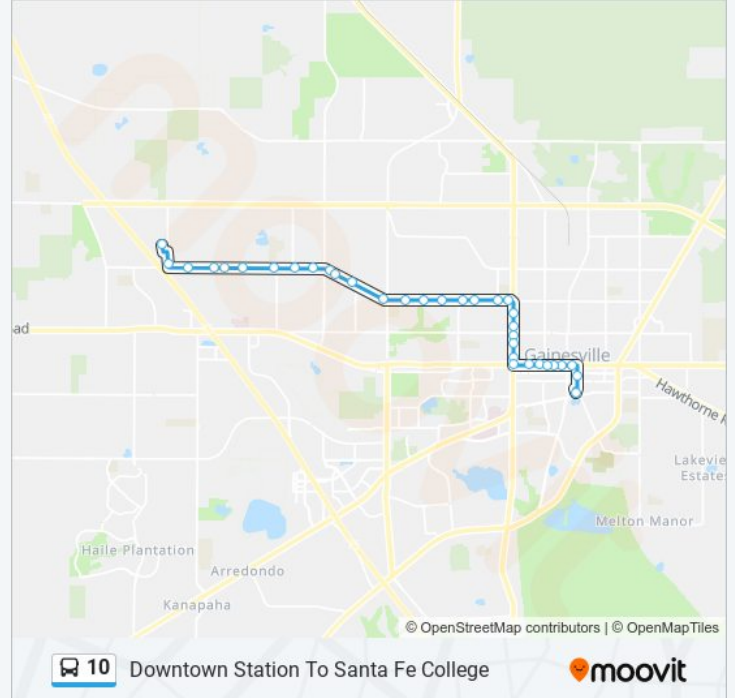

NW 16th Ave NW 13th St

Gainesville High School Tennis Courts

Westbound NW 16th Avenue @ NW 20th Way

Forest Ridge Neighborhood

NW 24th St @ NW 16th Avenue

NW 27th Terrace @ NW 16th Avenue

NW 30th Terrace @ NW 16th Avenue

Zion Evangelical Lutheran Church

B'Nai Israel School & Day Care

Capital City Bank @ NW 16th Boulevard

NW 23rd Ave NW 43rd St

Suburban Apartments

First Church Of the Nazarene

Northwest Baptist Church

Westbound NW 23rd Avenue @ NW 63rd Terrace

Hickory Woods Neighborhood

Quail Ridge Neighborhood

Shenandoah Neighborhood

Santa Fe College @ NW 83rd Street

Santa Fe

10 bus time schedules and route maps are available in an offline PDF at moovitapp.com. Use the [Moovit App](#) to see live bus times, train schedule or subway schedule, and step-by-step directions for all public transit in Gainesville.

[About Moovit](#) · [MaaS Solutions](#) · [Supported Countries](#) · [Mooviter Community](#)

© 2024 Moovit - All Rights Reserved

Check Live Arrival Times