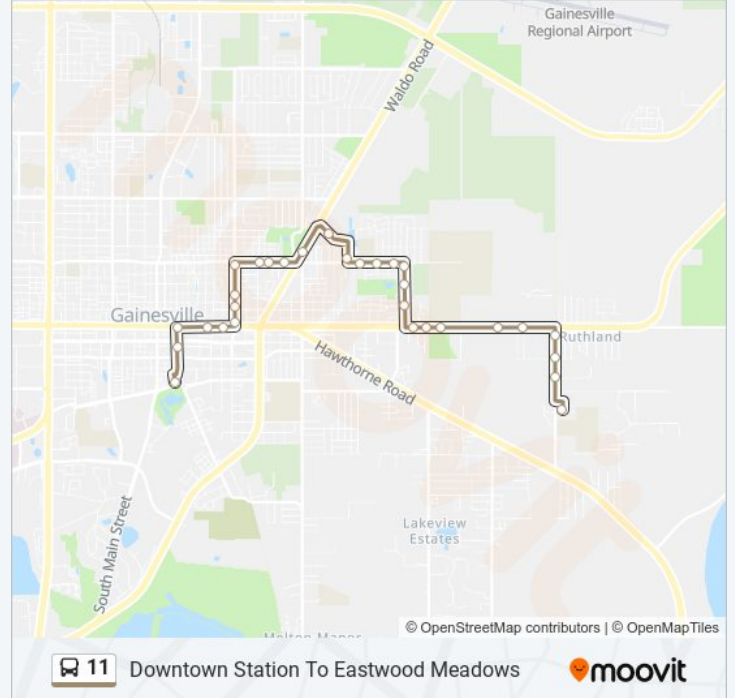

Southbound NE 25th Street @ NE 8th Avenue

Southbound NE 25th Street @ NE 6th Avenue

Southbound NE 25th Street @ NE 3rd Place

Eastbound SE 25th Terrace @ E University Avenue

Pine Meadows Apartments

Fred Cone Park

Morningside Nature Center

Eastside Plaza

Southbound SE 43rd Street @ E University Avenue

Compassionate Outreach

Lake Forest Trails Neighborhood

Eastwood Meadows

11 bus time schedules and route maps are available in an offline PDF at moovitapp.com. Use the Moovit App to see live bus times, train schedule or subway schedule, and step-by-step directions for all public transit in Gainesville.

© 2024 Moovit - All Rights Reserved