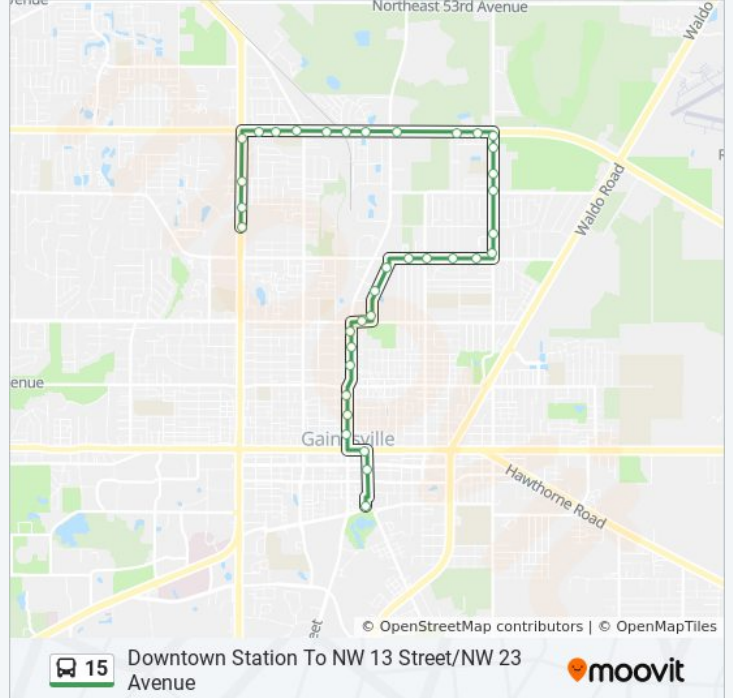

Use the Moovit App to find the closest 15 bus station near you and find out when is the next 15 bus arriving.

Direction: To Downtown Station

35 stops

[VIEW LINE SCHEDULE](#)

- Rural King
- Mount Pleasant Cemetary
- M&E Auto Specialists
- Aldi Food Market
- Green Oak Villa
- Eastbound NW 39th Avenue @ NW 10th Street
- Stephen Foster Elementary School @ 39th Ave
- Gainesville Public Works
- Bella Vista Village Eastbound
- Pine Forest Homes
- Wade Raulerson Honda Dealership
- Highland Court Manor
- Eden Park Apartments
- Fearnside Family Services Center
- Village Green Apartments
- Southbound NE 15th Street @ NE 31 Avenue
- NE 15th Street @ NE 26th Avenue
- Smokey Bear Park
- NE 23rd Ave Farside NE 14th St Westbound
- Highland Court Manor Neighborhood @ NE 23rd Avenue
- Westbound NE 23rd Avenue @ NE 9th Street

15 bus Info

Direction: To Downtown Station

Stops: 35

Trip Duration: 27 min

Line Summary:

Pointe 23 Apartments
 David's Bbq
 Pine Grove Apartments
 Laundry Mart
 Sandwich Inn @ NE 16th Ave
 Midas @ N Main Street
 Publix @ N Main Street
 Gainesville Shopping Center South
 Fire Stone @ N Main Street
 Friends Of the Library Alachua County
 The Collier Companies
 Bo Diddley Community Plaza
 Arlington Square Apartments
 Rosa Parks Rts Downtown Station

Direction: To NW 13 Street And NW 23 Avenue

38 stops

[VIEW LINE SCHEDULE](#)

Rosa Parks Rts Downtown Station
 Arlington Square Apartments
 City Hall
 Masonic Temple
 Alachua County Property Appraiser
 Fire Stone @ N Main Street
 Cvs Pharmacy @ N Main Street
 Us Post Office @ Main St
 Kangaroo @ N Main St
 Laundry Mart
 Pine Grove Apartments
 Mccoy Court Apartments
 Pointe 23 Apartments
 Chelsea Apartments Eastbound
 NE 23rd Avenue @ NE 11th Terrace