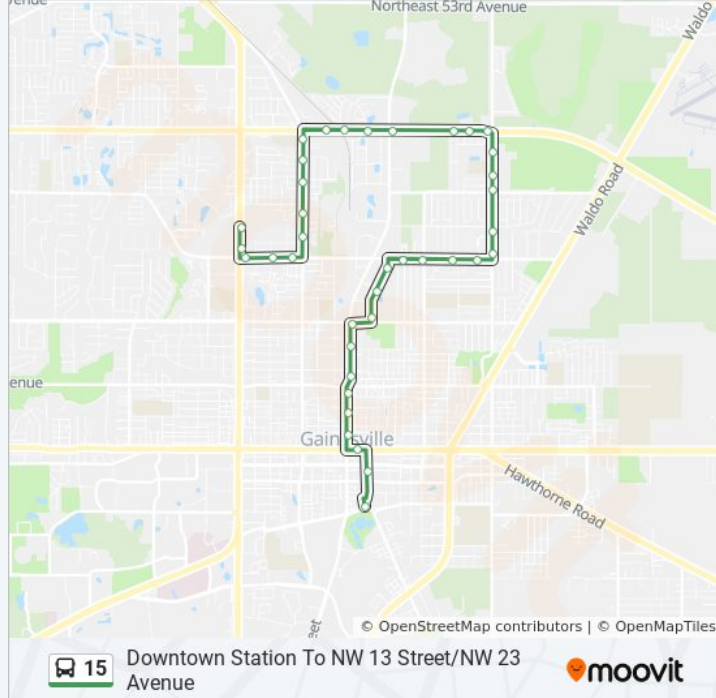

Boulware Charter School

Smokey Bear Park

NE 28th Avenue @ NE 15th Street

Northbound NE 15th Street @ NE 31st Avenue

Village Green Apartments

Fearnside Family Services Center Northbound

NE 39th Ave Wb Farside NE 15th St

Eden Park at Ironwood

Highland Court

Westbound NE 39th Ave at Main St - Gsville
Nissan

Southeast Car Agency

Bella Vista Village

Oasis Carwash

Stephen Foster Elementary School

Southbound SW 6th Street @ NW 36th Avenue

Southbound NW 6th Street @ NW 32nd Place

Oak Gate Condominiums

Bel Air Apartments

Rena's Ballroom

Wesley United Methodist Church

Wawa @ NW 13th St

Big Lot on NW 13th Street

Rural King

15 bus time schedules and route maps are available in an offline PDF at moovitapp.com. Use the [Moovit App](#) to see live bus times, train schedule or subway schedule, and step-by-step directions for all public transit in Gainesville.

[About Moovit](#) · [MaaS Solutions](#) · [Supported Countries](#) · [Mooviter Community](#)

© 2024 Moovit - All Rights Reserved

Check Live Arrival Times