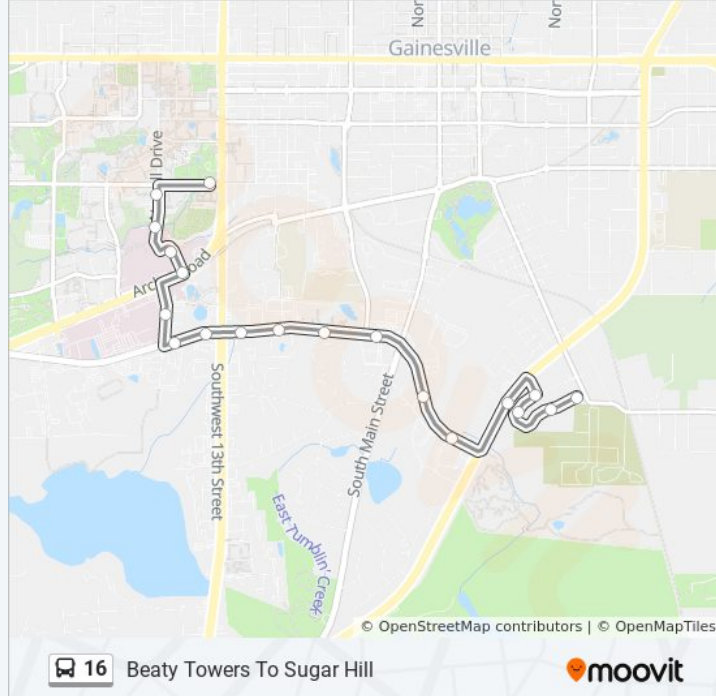

Norwood Neighborhood (North)

Dignity Project

SE 4th Street @ SE 10th Ave

Rosa Parks Rts Downtown Station

16 bus time schedules and route maps are available in an offline PDF at moovitapp.com. Use the [Moovit App](#) to see live bus times, train schedule or subway schedule, and step-by-step directions for all public transit in Gainesville.

[About Moovit](#) • [MaaS Solutions](#) • [Supported Countries](#) • [Mooviter Community](#)

© 2024 Moovit - All Rights Reserved

Check Live Arrival Times