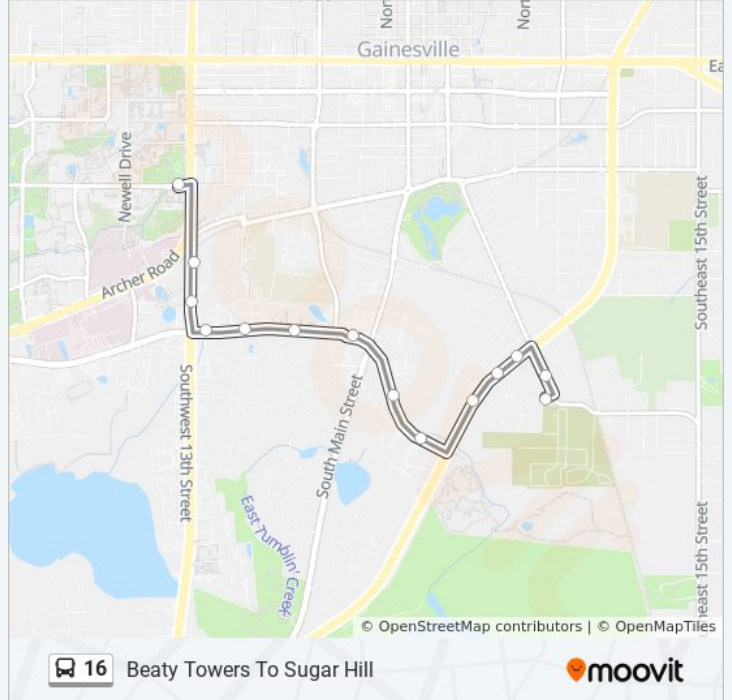

Beaty Towers To Downtown Transfer Station

Get The App

The 16 bus line (Beaty Towers To Downtown Transfer Station) has 2 routes. For regular weekdays, their operation hours are:

(1) To Beaty Towers: 6:13 AM - 7:15 PM (2) To Sugar Hill: 6:23 AM - 7:25 PM

Use the Moovit App to find the closest 16 bus station near you and find out when is the next 16 bus arriving.

Direction: To Beaty Towers
 19 stops
[VIEW LINE SCHEDULE](#)

16 bus Time Schedule
 To Beaty Towers Route Timetable:

16 bus Info
Direction: To Beaty Towers
Stops: 19
Trip Duration: 9 min
Line Summary:

Direction: To Sugar Hill

22 stops

[VIEW LINE SCHEDULE](#)

- Beaty Towers
- University Police Department
- Mcknight Brain Institute
- Uf Health Pediatric Er
- Uf Health Shands North Tower
- Health Science Center Administration
- Summit House Condominiums
- Ronald Mcdonald House Of Gainesville
- Sai Quick Stop
- The Retreat Apartments
- Sun Bay Apartments
- Arbor Park Apartments
- Treehouse Village Apartments
- Sweetwater on 16th Apartments
- Spring Hill Church
- Sugarhill Neighborhood @ SE 4th Street
- Sugar Hill
- Gainesville Housing Authority

16 bus Info

Direction: To Sugar Hill

Stops: 22

Trip Duration: 14 min

Line Summary:

Norwood Neighborhood (North)

Dignity Project

SE 4th Street @ SE 10th Ave