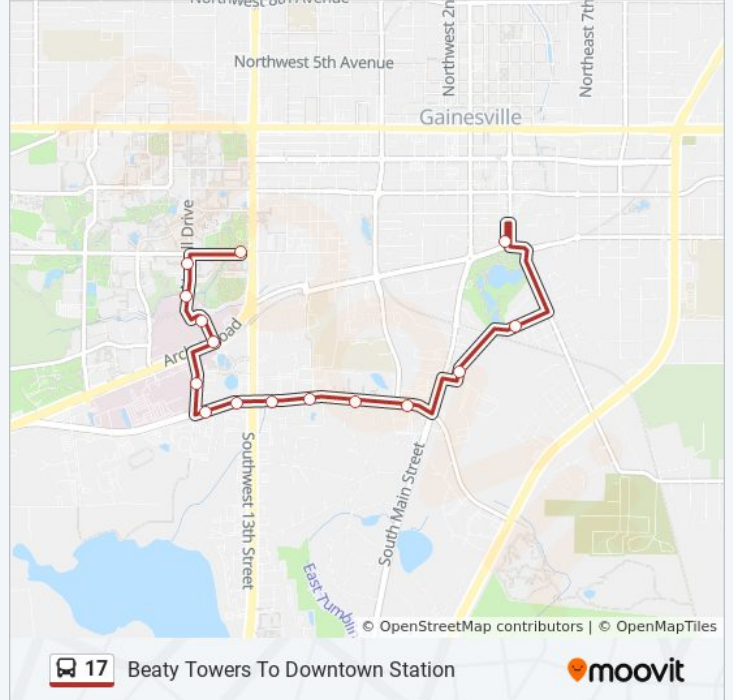

17 bus time schedules and route maps are available in an offline PDF at moovitapp.com. Use the [Moovit App](#) to see live bus times, train schedule or subway schedule, and step-by-step directions for all public transit in Gainesville.

[About Moovit](#) • [MaaS Solutions](#) • [Supported Countries](#) • [Mooviter Community](#)

© 2024 Moovit - All Rights Reserved

Check Live Arrival Times