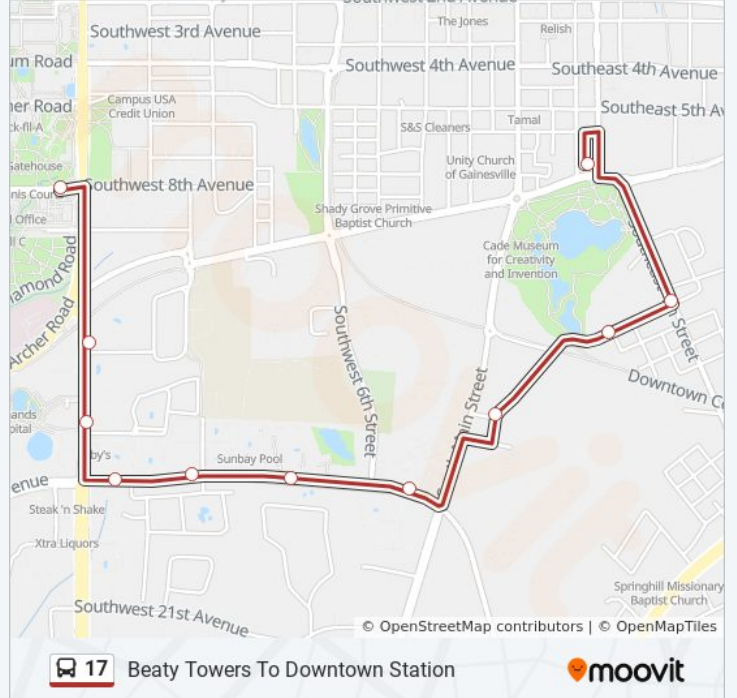

Beaty Towers To Downtown Station

Get The App

The 17 bus line (Beaty Towers To Downtown Station) has 2 routes. For regular weekdays, their operation hours are:
(1) To Beaty Towers: 6:30 AM - 6:58 PM (2) To Downtown Station: 6:40 AM - 7:08 PM
Use the Moovit App to find the closest 17 bus station near you and find out when is the next 17 bus arriving.

Direction: To Beaty Towers

10 stops

[VIEW LINE SCHEDULE](#)

- Rosa Parks Rts Downtown Station
- SE 4th Street @ SE 10th Avenue
- New Rts Maintenance Facility South
- Winn Dixie @ SW 16th Avenue
- Sun Bay Apartments
- Parklands Rehab & Nursing Center
- Oakbrook Walk Condominiums @ SW 16th Avenue
- Oakbrook Walk Condominiums
- The Lark Apartments
- Beaty Towers

17 bus Time Schedule

To Beaty Towers Route Timetable:

Sunday	Not Operational
Monday	6:30 AM - 6:58 PM
Tuesday	6:30 AM - 6:58 PM
Wednesday	6:30 AM - 6:58 PM
Thursday	Not Operational
Friday	6:30 AM - 6:58 PM
Saturday	Not Operational

17 bus Info

Direction: To Beaty Towers

Stops: 10

Trip Duration: 10 min

Line Summary:

Direction: To Downtown Station

14 stops

[VIEW LINE SCHEDULE](#)