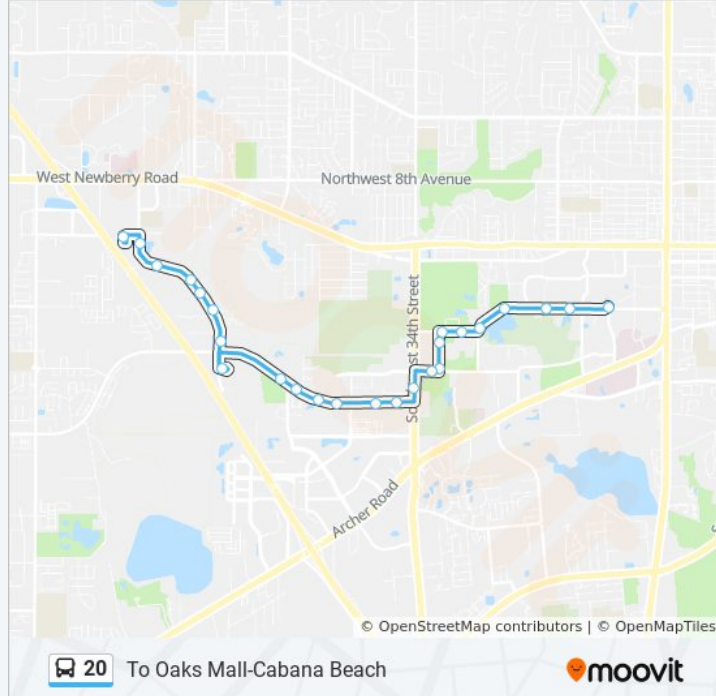

**20 bus Info**

**Direction:** To Oaks Mall-Cabana Beach

**Stops:** 25

**Trip Duration:** 25 min

**Line Summary:**

Hampton Oaks Apartments

Terwilliger Elementary School

Oaks Mall @ NW 62nd Blvd

**Direction: To Reitz Union**

26 stops

[VIEW LINE SCHEDULE](#)

Oaks Mall @ NW 62nd Blvd

Oaks Mall SW 62nd Blvd

Hampton Oaks Apartments

The Earl Apartments

Lakewood Villas Apartments

Rockwood Villas Apartments

The District Apartments

Cabana Beach Apartments

Cabana Beach Apartments

Liv Apartments

Addison Lane

Kensington Apartments South

The Park Apartments

**20 bus Info**

**Direction:** To Reitz Union

**Stops:** 26

**Trip Duration:** 30 min

**Line Summary:**

Uf Counseling And Wellness Center

Lakeside

Lakeside Residential Complex