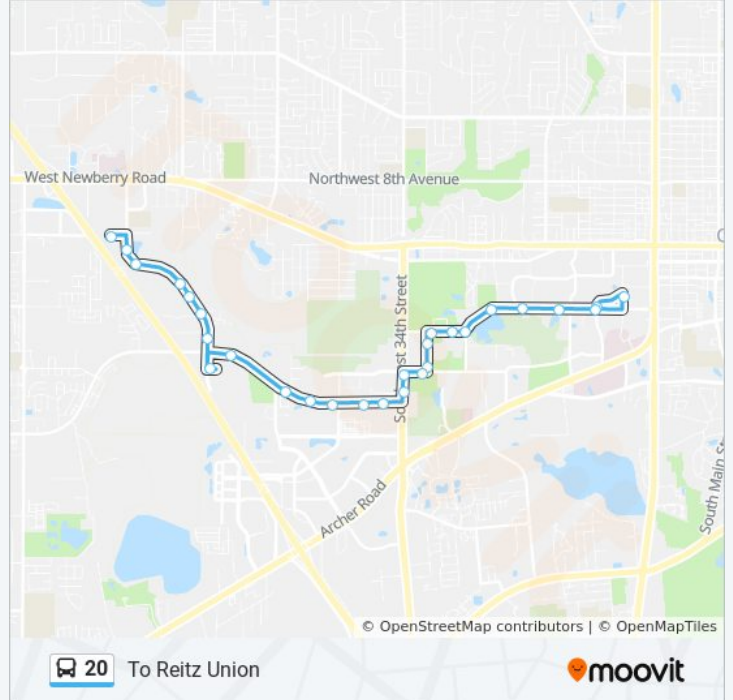

**Direction: To Reitz Union**

26 stops

[VIEW LINE SCHEDULE](#)

Oaks Mall @ NW 62nd Blvd

Oaks Mall SW 62nd Blvd

Hampton Oaks Apartments

The Earl Apartments

Lakewood Villas Apartments

Rockwood Villas Apartments

The District Apartments

Cabana Beach Apartments

Cabana Beach Apartments

Liv Apartments

Addison Lane

Kensington Apartments South

The Park Apartments

**20 bus Info**

**Direction:** To Reitz Union

**Stops:** 26

**Trip Duration:** 30 min

**Line Summary:**

Uf Counseling And Wellness Center

Lakeside

Lakeside Residential Complex

Corry Village

Lake Alice Field

Hume Hall (Eastbound)

Rawlings Hall

Reitz Union

20 bus time schedules and route maps are available in an offline PDF at [moovitapp.com](https://moovitapp.com). Use the [Moovit App](#) to see live bus times, train schedule or subway schedule, and step-by-step directions for all public transit in Gainesville.