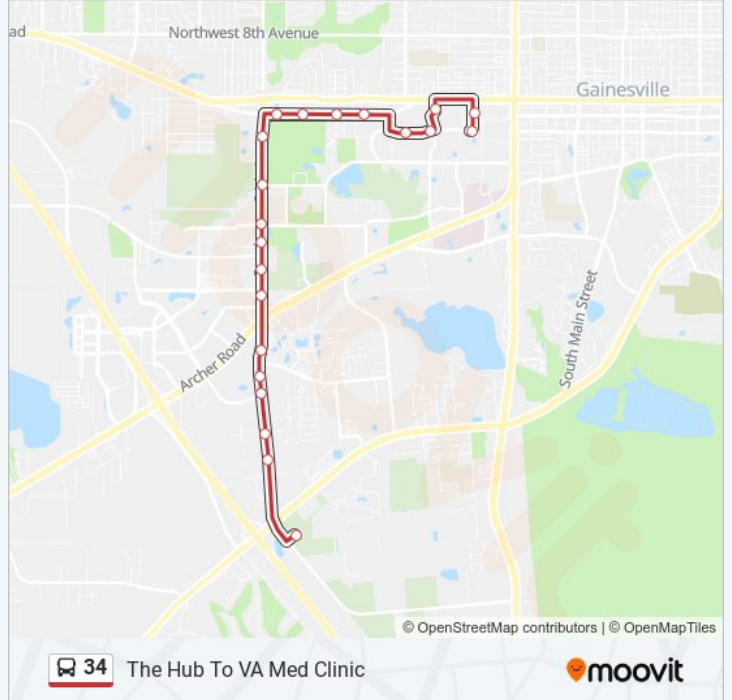

## The Hub To VA Med Clinic

Get The App

The 34 bus line (The Hub To VA Med Clinic) has 2 routes. For regular weekdays, their operation hours are:  
 (1) To Lexington Crossing: 7:18 AM - 10:18 PM (2) To the Hub: 7:00 AM - 9:46 PM  
 Use the Moovit App to find the closest 34 bus station near you and find out when is the next 34 bus arriving.

### Direction: To Lexington Crossing

21 stops

[VIEW LINE SCHEDULE](#)

- The Hub
- Leigh Hall
- Ben Hill Griffin Stadium North End Zone
- O'Connell Center @ Stadium Road
- Gale Lemerand Athletic Center
- Uf Law School
- Campus Church Of Christ
- Westbound SW 2nd Avenue @ SW 30th Street
- Westgate Plaza
- Point West Apartments
- Maguire Village @ SW 34th Street
- Orthopaedics And Sports Medicine Institute
- Hilton University Of Florida Conference Center
- 34th Street Plaza
- Kelly's Kwik Stop
- Kohl's Department Store @ SW 34th St
- Gainesville Jrs. Volleyball Club
- Stoneridge Apartments
- First Federal Bank
- Us Post Office @ SW 34th Street
- Va Medical Clinics

### 34 bus Info

**Direction:** To Lexington Crossing

**Stops:** 21

**Trip Duration:** 21 min

**Line Summary:**

 34 The Hub To VA Med Clinic

**Direction: To the Hub**

25 stops

**34 bus Info**

**Direction:** To the Hub

**Stops:** 25

**Trip Duration:** 18 min

**Line Summary:**

Eastbound SW 2nd Avenue @ SW 26th Street

University Of Florida Law School

Keys Residential Complex