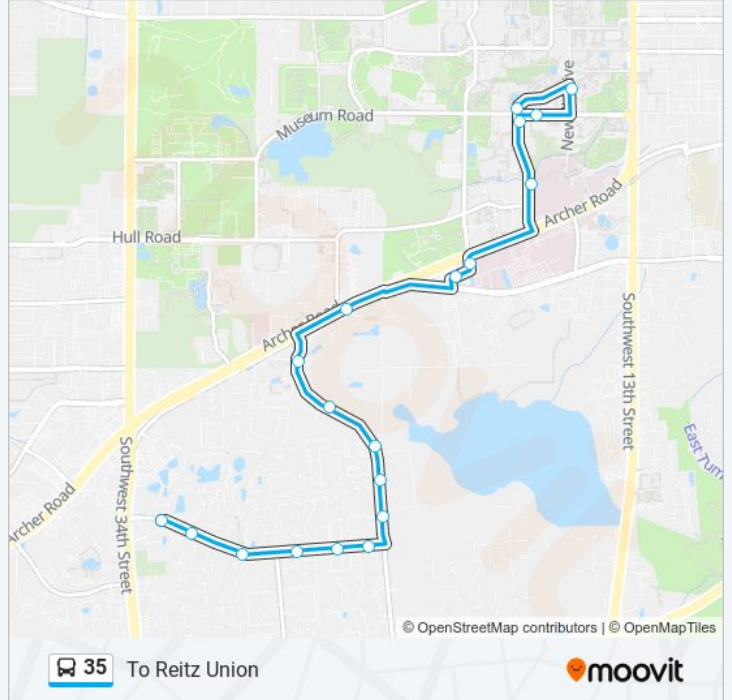

To Reitz Union

Get The App

The 35 bus line (To Reitz Union) has 2 routes. For regular weekdays, their operation hours are:

(1) To Reitz Union: 6:35 AM - 10:28 PM (2) To SW 35 Place: 6:56 AM - 10:30 PM

Use the Moovit App to find the closest 35 bus station near you and find out when is the next 35 bus arriving.

Direction: To Reitz Union

19 stops

[VIEW LINE SCHEDULE](#)

- Ridgemar Commons
- Victoria Station Apartments
- Gainesville Place Apartments @ SW 35th Place
- Casablanca East Apartments
- Arbor Park Apartments
- Hickory Place Apartments
- SW 23rd Terrace @ SW 35th Place
- Towne Parc Apartments
- University Club Apartments
- University Of Florida Energy Research
- University Commons
- The Bartram Apartments
- Shands Hospital @ Helipad
- Shands Hospital @ Parking Garage 9
- Shands Hospital @ Center Drive
- Center Dr @ Museum Rd
- Frazier Rogers Hall (Eastbound)
- Rawlings Hall
- Reitz Union

35 bus Info

Direction: To Reitz Union

Stops: 19

Trip Duration: 19 min

Line Summary:

Direction: To SW 35 Place

29 stops

[VIEW LINE SCHEDULE](#)

35 bus Info

Direction: To SW 35 Place

Stops: 29

Trip Duration: 26 min

Line Summary:

Hunters Run Apartments

Hideaway Apartments

Uf Health Professional Park