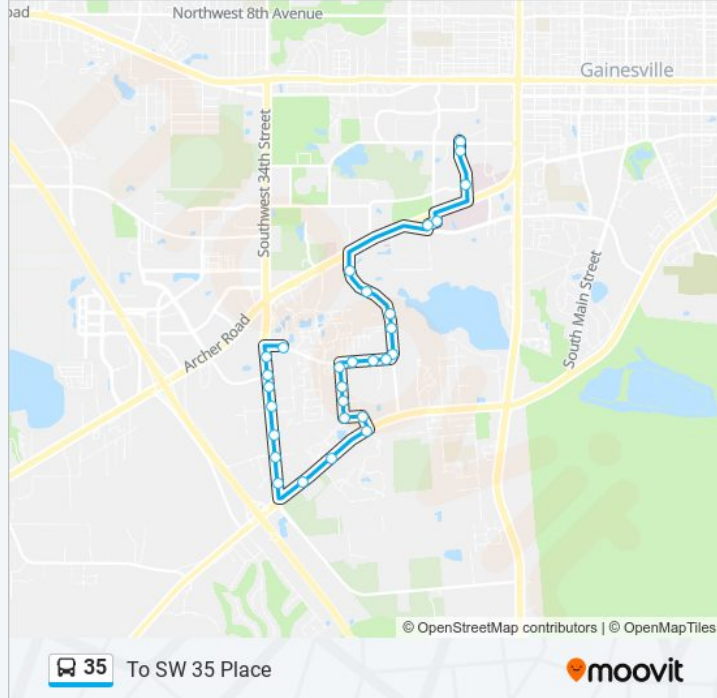

Direction: To Reitz Union

19 stops

[VIEW LINE SCHEDULE](#)

- Ridgemar Commons
- Victoria Station Apartments
- Gainesville Place Apartments @ SW 35th Place
- Casablanca East Apartments
- Arbor Park Apartments
- Hickory Place Apartments
- SW 23rd Terrace @ SW 35th Place
- Towne Parc Apartments
- University Club Apartments
- University Of Florida Energy Research
- University Commons
- The Bartram Apartments
- Shands Hospital @ Helipad
- Shands Hospital @ Parking Garage 9
- Shands Hospital @ Center Drive
- Center Dr @ Museum Rd
- Frazier Rogers Hall (Eastbound)
- Rawlings Hall
- Reitz Union

35 bus Info

Direction: To SW 35 Place

Stops: 29

Trip Duration: 26 min

Line Summary:

Hunters Run Apartments

Hideaway Apartments

Uf Health Professional Park

Williston Plaza

Us Post Office @ SW 34th Street

Laurels Apartments

Dollar General

University Terrace Condominiums

Aspen Ridge Apartments

Ridgemar Apartments

Ridgemar Commons