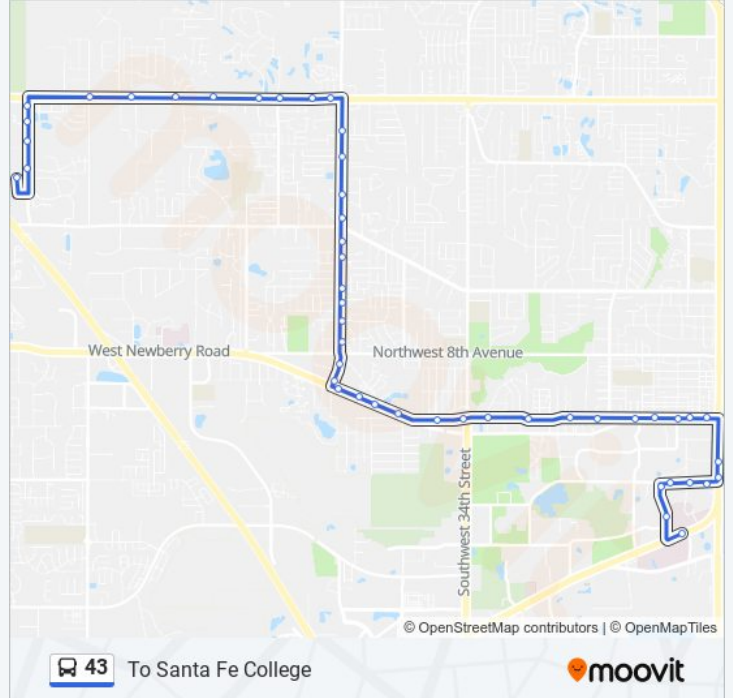

Emerald Woods Neighborhood

Robin Lane Neighborhood

Springhill Professional Center

Northridge Neighborhood

The Arc

Santa Fe College @ NW 83rd Street

Santa Fe

### Direction: To Uf Health

46 stops

[VIEW LINE SCHEDULE](#)

Santa Fe

Santa Fe College @ NW 83rd Street

The Arc