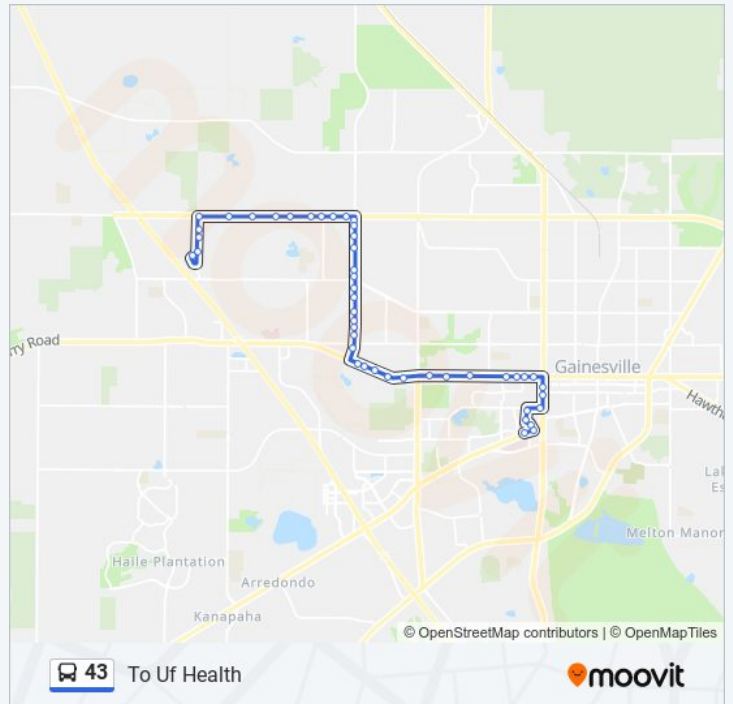

### Direction: To Uf Health

46 stops

[VIEW LINE SCHEDULE](#)

Santa Fe

Santa Fe College @ NW 83rd Street

The Arc

### 43 bus Time Schedule

To Uf Health Route Timetable:

Sunday	Not Operational
Monday	6:10 AM - 6:55 PM
Tuesday	6:10 AM - 6:55 PM
Wednesday	6:10 AM - 6:55 PM

Windsor Assisted Living  
Springhill Professional Center  
Robin Lane Neighborhood  
Unicorn Hill Farm  
Greystone Community  
Faith Presbyterian Church  
Huntington Lakes Apartments  
NW Grille Seafood  
Autumn Woods Neighborhood  
Pine Woods Apartments  
Allstate Insurance  
Division Of Blind Services  
Southbound NW 43rd Street @ NW 33rd Court  
Millhopper Branch Library  
Sunstate Insurance  
Cvs @ Millhopper  
Millhopper Plaza  
Southbound NW 43rd Street @ NW 19th Avenue  
Southbound NW 43rd Street @ NW 15th Place  
Suburban Heights Neighborhood  
Landmark Woods Neighborhood  
Landmark Woods Neighborhood  
Holy Faith Catholic Church  
Simed Health  
Life South Blood Center  
Community Foundation Of North Central Florida  
Regal Royal Park Stadium 16  
Mavis Tires  
Westgate Plaza  
Gainesville Women's Club  
Eastbound University Avenue @ SW 23rd Dr  
Ben Hill Griffin Stadium  
St. Augustine Catholic Church

### 43 bus Info

**Direction:** To Uf Health

**Stops:** 46

**Trip Duration:** 35 min

**Line Summary:**

Keene Flint Hall

Anderson Hall

Tigert Hall

Southbound SW 13th Street @ Inner Road

Beaty Towers

University Police Department

Mcknight Brain Institute

Uf Health Pediatric Er

Uf Health Shands North Tower

Uf Health Archer Road

43 bus time schedules and route maps are available in an offline PDF at [moovitapp.com](https://moovitapp.com). Use the [Moovit App](#) to see live bus times, train schedule or subway schedule, and step-by-step directions for all public transit in Gainesville.