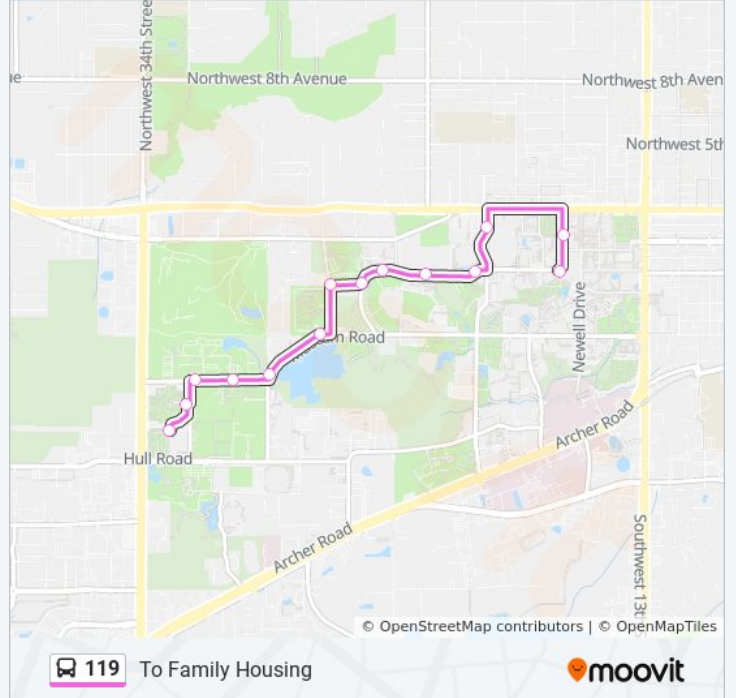

119

To Family Housing

[Get The App](#)

The 119 bus line (To Family Housing) has 2 routes. For regular weekdays, their operation hours are:

(1) To Family Housing: 7:41 AM - 5:11 PM (2) To the Hub: 7:30 AM - 5:00 PM

Use the Moovit App to find the closest 119 bus station near you and find out when is the next 119 bus arriving.

Direction: To Family Housing

14 stops

[VIEW LINE SCHEDULE](#)

- The Hub
- Leigh Hall
- Ben Hill Griffin Stadium North End Zone
- O'Connell Center @ Stadium Road
- Gale Lemerand Athletic Center
- Springs Residence Building
- Fraternity Row at West Fraternity Drive
- Corry Village
- Corry Village
- Uf Bat Houses
- Lakeside Apartments
- Uf Counseling And Wellness Center
- Family Housing
- Family Housing

119 bus Time Schedule

To Family Housing Route Timetable:

Sunday	Not Operational
Monday	7:41 AM - 5:11 PM
Tuesday	7:41 AM - 5:11 PM
Wednesday	7:41 AM - 5:11 PM
Thursday	7:41 AM - 5:11 PM
Friday	7:41 AM - 5:11 PM
Saturday	Not Operational

119 bus Info

Direction: To Family Housing

Stops: 14

Trip Duration: 13 min

Line Summary:

Direction: To the Hub

15 stops

[VIEW LINE SCHEDULE](#)