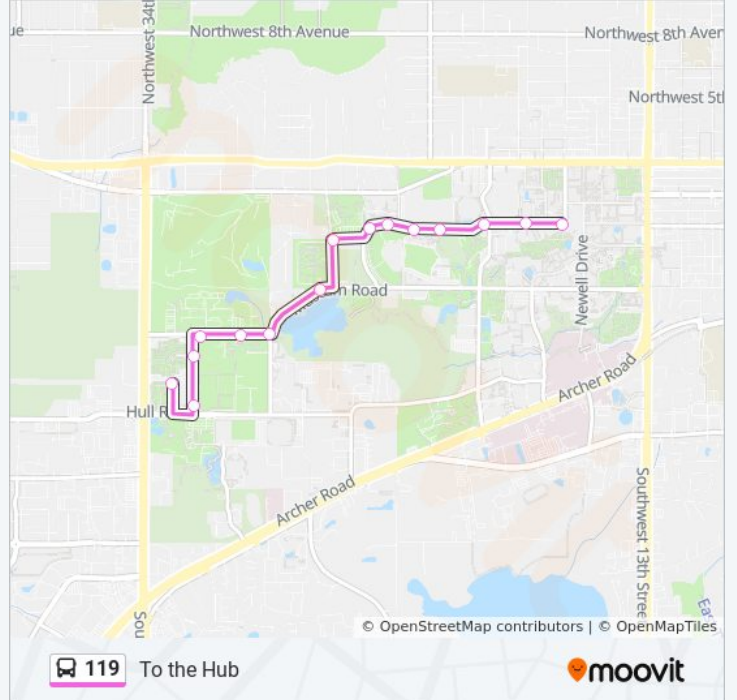

119 bus time schedules and route maps are available in an offline PDF at moovitapp.com. Use the [Moovit App](#) to see live bus times, train schedule or subway schedule, and step-by-step directions for all public transit in Gainesville.

[About Moovit](#) • [MaaS Solutions](#) • [Supported Countries](#) • [Mooviter Community](#)

© 2024 Moovit - All Rights Reserved

Check Live Arrival Times