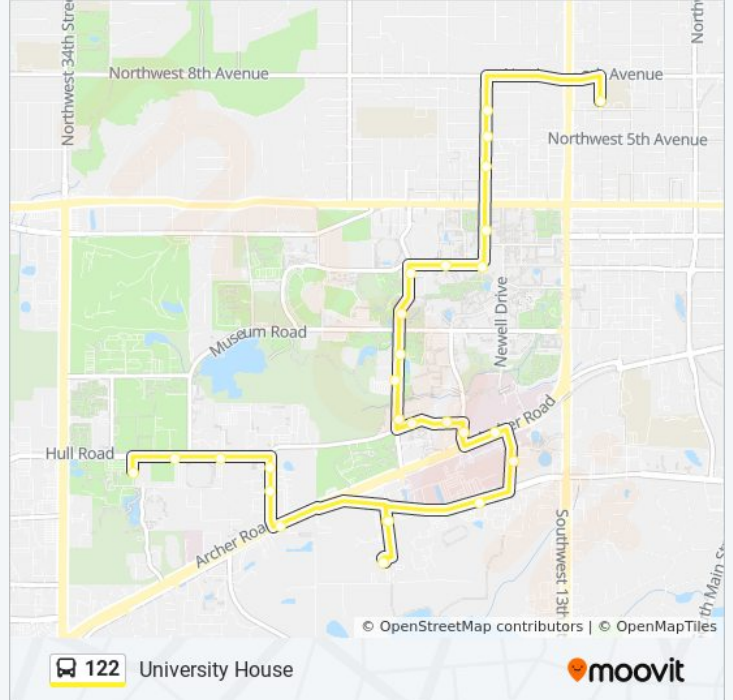

Use the Moovit App to find the closest 122 bus station near you and find out when is the next 122 bus arriving.

Direction: To Cultural Plaza

28 stops

[VIEW LINE SCHEDULE](#)

- Alight Apts
- The Trophy Shop
- The Gate Food Store @ NW 13th Street
- NW 13th St @ Nearside NW 3rd Pl Southbound
- North 13th Street @ NW 1st Avenue
- Target Copy @ W University Avenue
- Dauer Hall
- Newell Hall Across Hub
- Florida Gym
- O'Connell Center @ Stadium Road
- Gale Lemerand Athletic Center
- Springs Residence Building
- Fraternity Row at West Fraternity Drive
- Corry Village
- Uf Bat Houses
- Lakeside Residential Building
- Microbiology/Cell Science Building
- Fifield Hall
- Forestry Field Lab/Plant Growth
- Cancer/Genetics Research Complex
- Cancer And Genetics Research
- Wilmot Gardens

122 bus Info

Direction: University House

Stops: 28

Trip Duration: 26 min

Line Summary:

Keys Residential Complex

Keys Residential Complex Midblock

Gator Corner Dining

Weimer Hall

The Hub

Leigh Hall

College Park @ NW 17th St

Northbound NW 17th St @ NW 5th Ave

Northbound NW 17th St @ NW 7th Ave

Alight Apts

122 bus time schedules and route maps are available in an offline PDF at moovitapp.com. Use the [Moovit App](#) to see live bus times, train schedule or subway schedule, and step-by-step directions for all public transit in Gainesville.