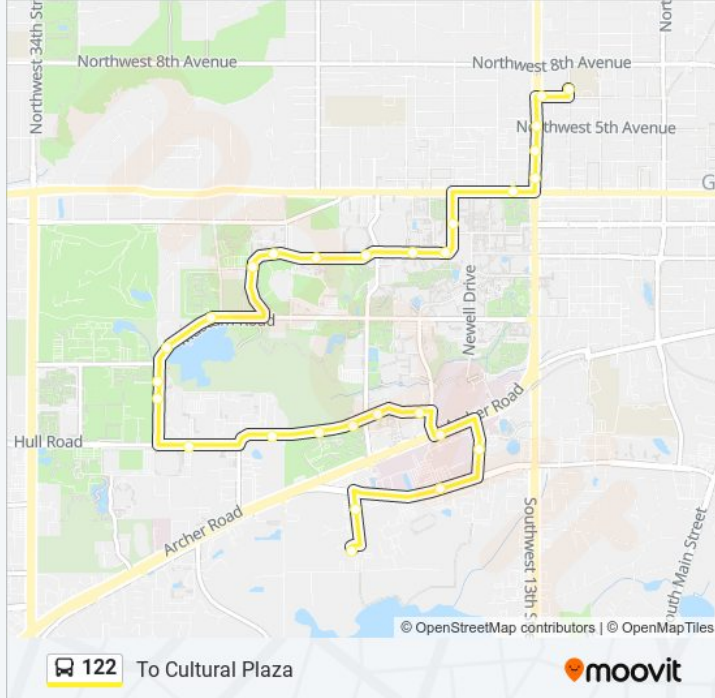

Use the Moovit App to find the closest 122 bus station near you and find out when is the next 122 bus arriving.

Direction: To Cultural Plaza

28 stops

[VIEW LINE SCHEDULE](#)

- Alight Apts
- The Trophy Shop
- The Gate Food Store @ NW 13th Street
- NW 13th St @ Nearside NW 3rd Pl Southbound
- North 13th Street @ NW 1st Avenue
- Target Copy @ W University Avenue
- Dauer Hall
- Newell Hall Across Hub
- Florida Gym
- O'Connell Center @ Stadium Road
- Gale Lemerand Athletic Center
- Springs Residence Building
- Fraternity Row at West Fraternity Drive
- Corry Village
- Uf Bat Houses
- Lakeside Residential Building
- Microbiology/Cell Science Building
- Fifield Hall
- Forestry Field Lab/Plant Growth
- Cancer/Genetics Research Complex
- Cancer And Genetics Research
- Wilmot Gardens

122 bus Info

Direction: To Cultural Plaza

Stops: 28

Trip Duration: 26 min

Line Summary:

Shands Parking Garage

Va Hospital @ Archer Rd

Health Science Center Administration

Malcolm Randall Va Medical Center

Webb Livestock Pavilion

Animal Science

Direction: University House

28 stops

[VIEW LINE SCHEDULE](#)

Animal Science

Webb Livestock Pavilion

122 bus Info

Direction: University House

Stops: 28

Trip Duration: 26 min

Line Summary:

Keys Residential Complex

Keys Residential Complex Midblock

Gator Corner Dining