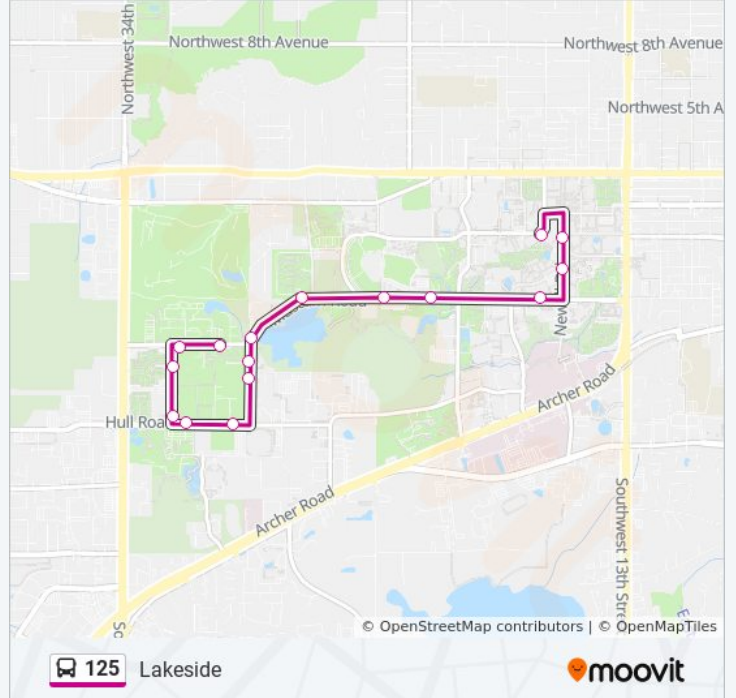

125

Lakeside

Get The App

The 125 bus line (Lakeside) has 2 routes. For regular weekdays, their operation hours are:

(1) To Radio Road: 7:25 AM - 5:10 PM(2) To the Hub: 7:15 AM - 5:00 PM

Use the Moovit App to find the closest 125 bus station near you and find out when is the next 125 bus arriving.

Direction: To Radio Road

16 stops

[VIEW LINE SCHEDULE](#)

- The Hub
- Turlington Hall
- Rawlings Hall
- Frazier Rogers Hall
- Hume Hall
- Sigma Alpha Epsilon
- Corry Village
- Uf Bat Houses
- Lakeside Residential Building
- Microbiology/Cell Science Building
- Pressly Softball Stadium
- Southwest Recreation Center
- Southwest Recreation Center
- Maguire Field
- Uf Counseling And Wellness Center
- Lakeside

125 bus Time Schedule

To Radio Road Route Timetable:

Sunday	Not Operational
Monday	7:25 AM - 5:10 PM
Tuesday	7:25 AM - 5:10 PM
Wednesday	7:25 AM - 5:10 PM
Thursday	Not Operational
Friday	7:25 AM - 5:10 PM
Saturday	Not Operational

125 bus Info

Direction: To Radio Road

Stops: 16

Trip Duration: 17 min

Line Summary:

**Direction: To the Hub**

11 stops

[VIEW LINE SCHEDULE](#)