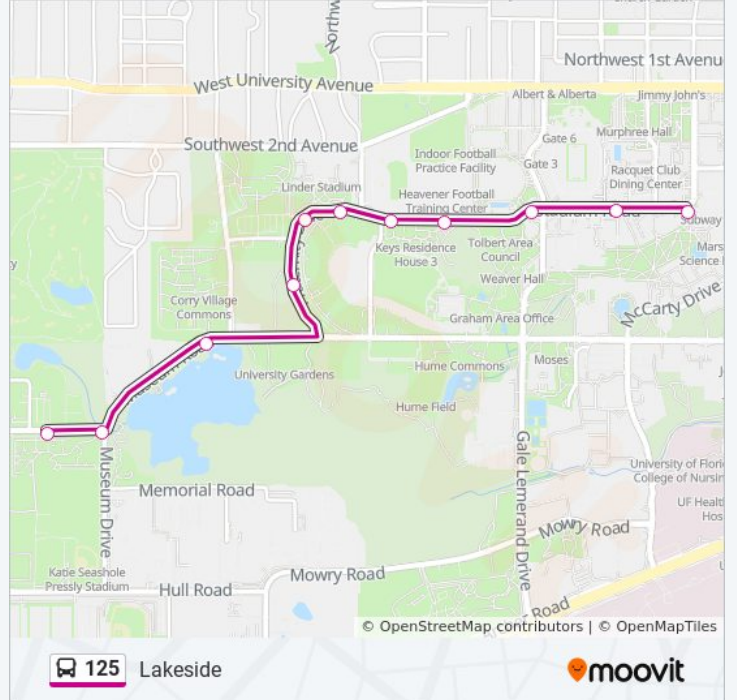

125 bus time schedules and route maps are available in an offline PDF at moovitapp.com. Use the [Moovit App](#) to see live bus times, train schedule or subway schedule, and step-by-step directions for all public transit in Gainesville.

[About Moovit](#) • [MaaS Solutions](#) • [Supported Countries](#) • [Mooviter Community](#)

© 2024 Moovit - All Rights Reserved

Check Live Arrival Times