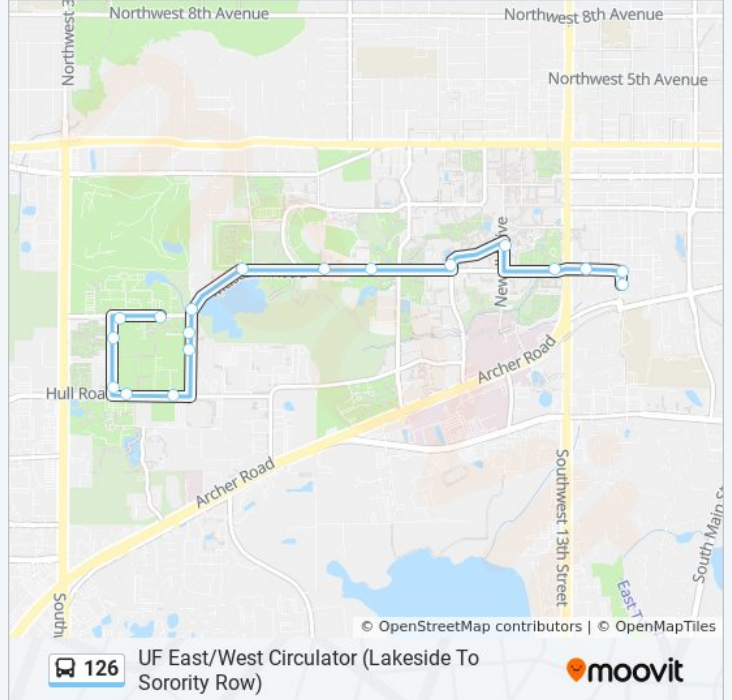

## UF East/West Circulator (Lakeside To Sorority Row)

[Get The App](#)

The 126 bus line (UF East/West Circulator (Lakeside To Sorority Row)) has 2 routes. For regular weekdays, their operation hours are:

(1) To Lakeside: 5:45 PM - 10:25 PM (2) To Sorority Row: 6:05 PM - 10:45 PM

Use the Moovit App to find the closest 126 bus station near you and find out when is the next 126 bus arriving.

### Direction: To Lakeside

18 stops

[VIEW LINE SCHEDULE](#)

- Sorority Row
- Sorority Row
- Norman Field @ SW 8th Avenue
- Beaty Towers
- Rawlings Hall
- Reitz Union
- Hume Hall
- Sigma Alpha Epsilon
- Corry Village
- Uf Bat Houses
- Lakeside Residential Building
- Microbiology/Cell Science Building
- Pressly Softball Stadium
- Southwest Recreation Center
- Southwest Recreation Center
- Maguire Field
- Uf Counseling And Wellness Center
- Lakeside

### 126 bus Info

**Direction:** To Lakeside

**Stops:** 18

**Trip Duration:** 18 min

**Line Summary:**

**Direction: To Sorority Row**

22 stops

[VIEW LINE SCHEDULE](#)