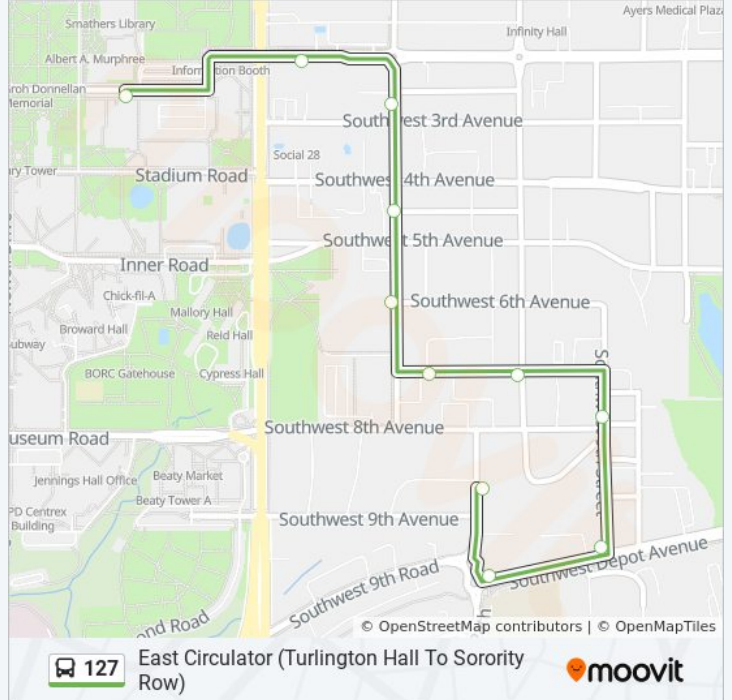

East Circulator (Turlington Hall To Sorority Row)

Get The App

The 127 bus line (East Circulator (Turlington Hall To Sorority Row)) has 2 routes. For regular weekdays, their operation hours are:

(1) To Sorority Row: 7:20 AM - 5:20 PM(2) To Walker Hall: 7:33 AM - 5:33 PM

Use the Moovit App to find the closest 127 bus station near you and find out when is the next 127 bus arriving.

Direction: To Sorority Row
14 stops
[VIEW LINE SCHEDULE](#)

- Century Tower
- Leigh Hall
- Keene Flint Hall
- Anderson Hall
- Phi Kappa Tau
- Courtyard Apartments
- Campus Usa Bank
- Norman Hall
- Eastbound SW 7th Ave @ SW 12th St
- Eastbound SW 7th Ave @ SW 10th St
- Campus Walk @ SW 9th St
- Oxford Terrace Apartments
- Parkside II Apartments
- Sorority Row

127 bus Time Schedule

To Sorority Row Route Timetable:

Sunday	Not Operational
Monday	7:20 AM - 5:20 PM
Tuesday	7:20 AM - 5:20 PM
Wednesday	7:20 AM - 5:20 PM
Thursday	Not Operational
Friday	7:20 AM - 5:20 PM
Saturday	Not Operational

127 bus Info

Direction: To Sorority Row
Stops: 14
Trip Duration: 13 min
Line Summary:

Direction: To Walker Hall

6 stops

[VIEW LINE SCHEDULE](#)

Sorority Row

Sorority Row

Norman Field @ SW 8th Avenue