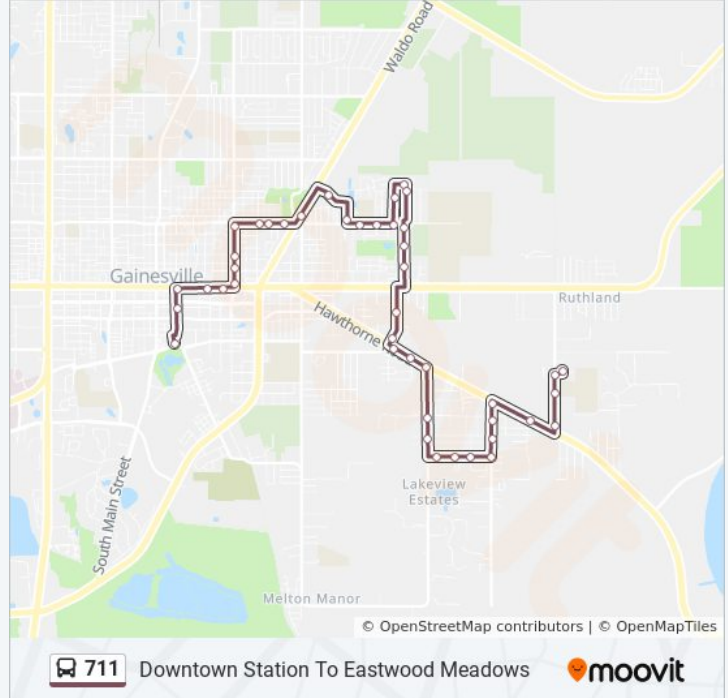

Downtown Station To Eastwood Meadows

Get The App

The 711 bus line (Downtown Station To Eastwood Meadows) has 2 routes. For regular weekdays, their operation hours are:

(1) To Downtown Station: 8:00 AM - 10:30 PM (2) To Eastwood Meadows: 7:30 AM - 10:00 PM

711 bus Info

Direction: To Eastwood Meadows
Stops: 41
Trip Duration: 27 min
Line Summary:

Southbound NE 25th Street @ NE 8th Avenue

Southbound NE 25th Street @ NE 6th Avenue

Southbound NE 25th Street @ NE 3rd Place

Durelle Heights Neighborhood

Lana's Place

Faith Missionary Church

Eastbound SE 21st Avenue @ SE 32nd Terrace

SE 35th St @ SE 21st Avenue

Northbound SE 35th Street @ SE 18th Ave

Northbound SE 35th Street @ SE 16th Avenue

Kangaroo @ SE 35th Street

E Hawthorne Road @ SE 39th Terrace

Chevron Food Mart @ SE 43rd Street

Eastside High School

Verdant Cove Apartments

Eastwood Meadows

711 bus time schedules and route maps are available in an offline PDF at moovitapp.com. Use the [Moovit App](#) to see live bus times, train schedule or subway schedule, and step-by-step directions for all public transit in Gainesville.