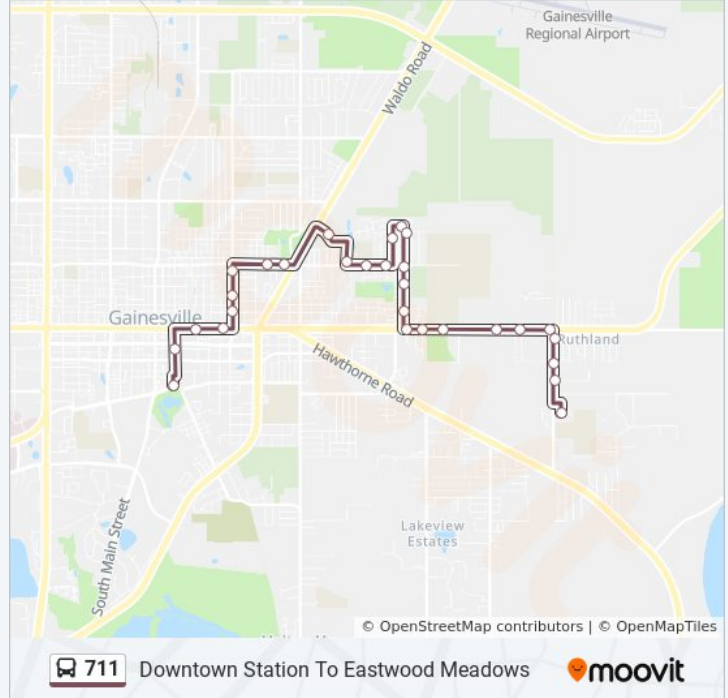

Downtown Station To Eastwood Meadows

Get The App

The 711 bus line (Downtown Station To Eastwood Meadows) has 2 routes. For regular weekdays, their operation hours are:

(1) To Downtown Station: 8:00 AM - 10:30 PM (2) To Eastwood Meadows: 7:30 AM - 10:00 PM

711 bus Info

Direction: To Downtown Station

Stops: 26

Trip Duration: 19 min

Line Summary:

Southbound NE 9th Street @ NE 3rd Avenue
 Florida School Of Traditional Midwifery
 Alachua County School Board Administration
 Arlington Square Apartments
 Rosa Parks Rts Downtown Station

Direction: To Eastwood Meadows

41 stops

[VIEW LINE SCHEDULE](#)

Rosa Parks Rts Downtown Station
 Arlington Square Apartments
 Downtown Library
 Salvation Army
 Eastbound E University Avenue @ SE 8th Street
 Northbound NE 9th Street @ E University Avenue
 Northbound NE 9th Street @ NE 3rd Avenue
 Northbound NE 9th Street @ NE 5th Avenue
 Northbound NE 9th Street @ NE 8th Avenue
 Eastbound NE 8th Avenue @ NE 11th Street
 Sunny Food Mart
 Milk Center And Citizens Field
 Milk Center
 NE Walmart Supercenter
 Mount Zion Church Of God
 Duval Elementary School
 Eastbound NE 8th Avenue @ NE 22nd Street
 Northbound NE 24th Street @ NE 8th Avenue

Durelle Heights Neighborhood

Lana's Place

Faith Missionary Church

Eastbound SE 21st Avenue @ SE 32nd Terrace

SE 35th St @ SE 21st Avenue

Northbound SE 35th Street @ SE 18th Ave

Northbound SE 35th Street @ SE 16th Avenue