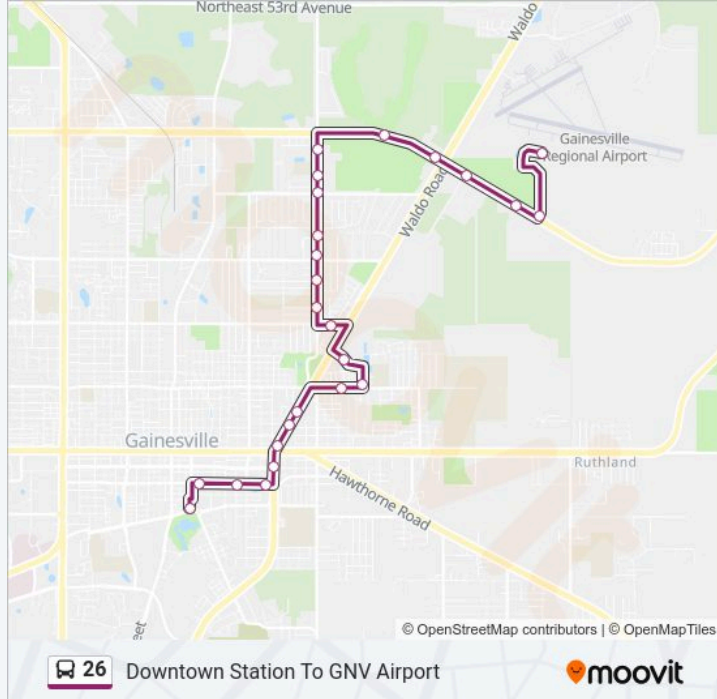

**Direction: To Downtown Station**

25 stops

[VIEW LINE SCHEDULE](#)

- Airport
- Gainesville Regional Airport Outbound
- Alachua County Jail (Westbound)
- Grace Marketplace
- Hills Mini Storage
- Ironwood Golf Course
- Fearnside Family Services Center
- Village Green Apartments
- Southbound NE 15th Street @ NE 31 Avenue
- NE 15th Street @ NE 26th Avenue
- Smokey Bear Park
- Passage Family Church
- Southbound Metcalfe Elementary School
- Fair View Apartments
- NE Walmart Supercenter
- Mount Zion Church Of God
- Gardenia Garden Apartments
- Episcopal Children's Services
- Uf Health Family Medicine Eastside
- Waldo Road @ NE 1st Avenue
- Southbound SE 11th Street @ SE 2nd Avenue

**26 bus Info**

**Direction:** To Downtown Station

**Stops:** 25

**Trip Duration:** 24 min

**Line Summary:**

Triangle Club

Westbound SE 4th Avenue @ SE 8th Street

Gru Administration Building

Rosa Parks Rts Downtown Station

### Direction: To Gnv Airport

27 stops

[VIEW LINE SCHEDULE](#)

Rosa Parks Rts Downtown Station

Gru Administration Building

Eastbound SE 4th Avenue @ SE 8th Street

Triangle Club

Northbound SE 11th Street @ SE 2nd Avenue