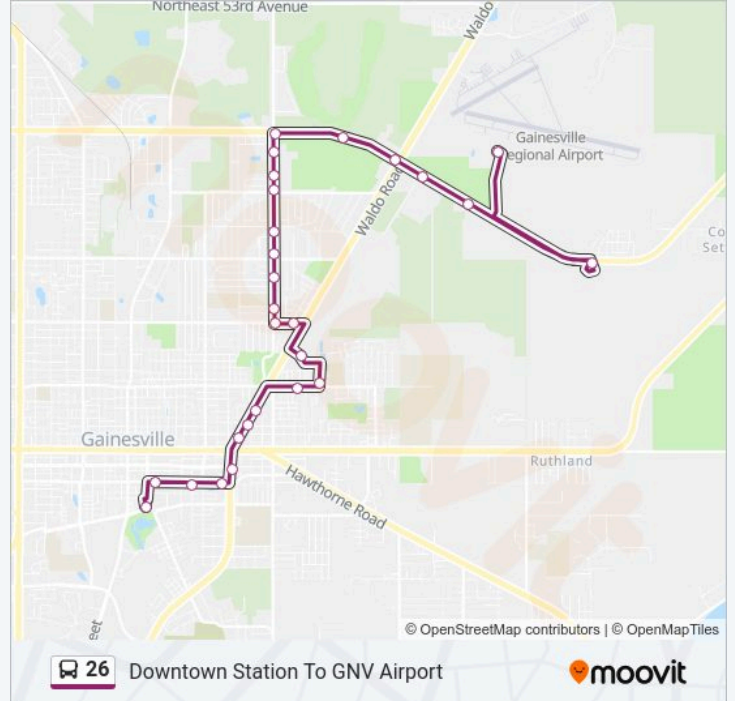

 **26 Line**

**Downtown Station To GNV Airport**

Get The App

The 26 bus line (Downtown Station To GNV Airport) has 2 routes. For regular weekdays, their operation hours are:  
(1) To Downtown Station: 6:30 AM-7:30 PM (2) To Gnv Airport: 6:00 AM-7:00 PM  
Use the Moovit App to find the closest 26 bus station near you and find out when is the next 26 bus arriving.

**26 bus Info**

**Direction:** To Downtown Station

**Stops:** 25

**Trip Duration:** 24 min

**Line Summary:**

Triangle Club

Westbound SE 4th Avenue @ SE 8th Street

Gru Administration Building

### 26 bus Info

**Direction:** To Gnv Airport

**Stops:** 27

**Trip Duration:** 28 min

**Line Summary:**

Village Green Apartments

Fearnside Family Services Center Northbound

Quick Mart @ NE 15th Street

Ironwood Golf Course

NE 39th Ave @ Waldo Rd

Grace Marketplace

Alachua County Jail

Fdot Operations Center

Airport

26 bus time schedules and route maps are available in an offline PDF at [moovitapp.com](https://moovitapp.com). Use the Moovit App to see live bus times, train schedule or subway schedule, and step-by-step directions for all public transit in Gainesville.