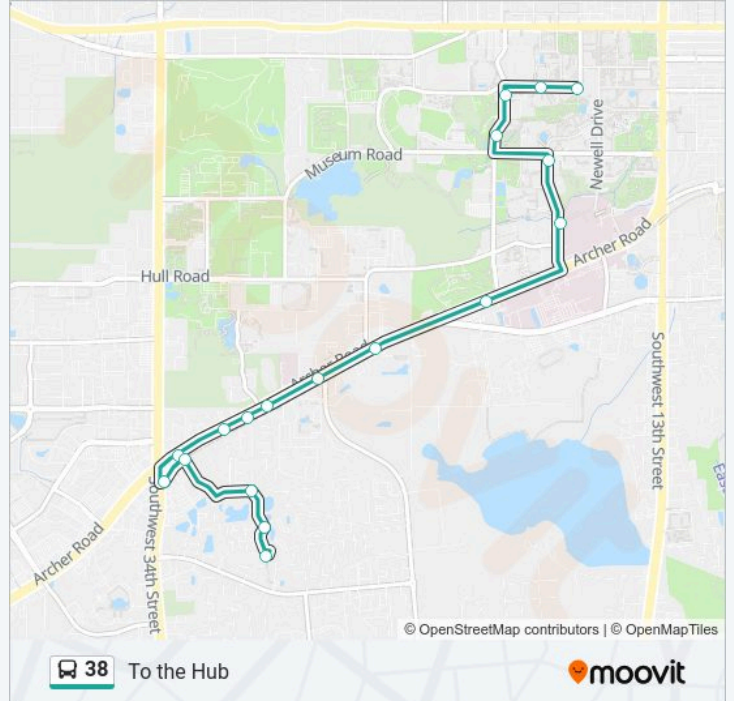

### To the Hub

[Get The App](#)

The 38 bus line (To the Hub) has 2 routes. For regular weekdays, their operation hours are:

(1) To the Hub: 6:45 AM-9:49 PM (2) To Gainesville Place: 7:03 AM-10:15 PM

Use the Moovit App to find the closest 38 bus station near you and find out when is the next 38 bus arriving.

#### Direction: To the Hub

18 stops

[VIEW LINE SCHEDULE](#)

Gainesville Place  
Gainesville Place Apartments  
Enclave Apartments  
Gainesville Place Apartments  
Old Archer Road @ SW 34th Street  
Direct Insurance @ Archer Road  
Silver Creek Apartments  
Capstone Quarters Apartments  
Brandywine Apartments  
University Commons  
The Bartram Apartments  
Shands Care Helicopter Pad  
Shands Hospital @ Center Drive  
Center Dr @ Museum Rd  
Graham Hall  
Gator Corner Dining Facility @ Gale Lemerand  
Weimer Hall  
The Hub

#### 38 bus Info

**Direction:** To the Hub

**Stops:** 18

**Trip Duration:** 21 min

**Line Summary:**

### Direction: To Gainesville Place

15 stops

[VIEW LINE SCHEDULE](#)

- The Hub
- Turlington Hall
- Rawlings Hall
- Reitz Union
- Center Dr @ Museum Rd
- Shands Hospital @ Center Drive
- Shands Hospital @ Davis Cancer Pavilion
- University Commons Apartments
- Brandywine Apartments
- Archer Court Apartments
- Gainesville Place Apartments
- Enclave 1
- Enclave 3
- Enclave 4
- Gainesville Place