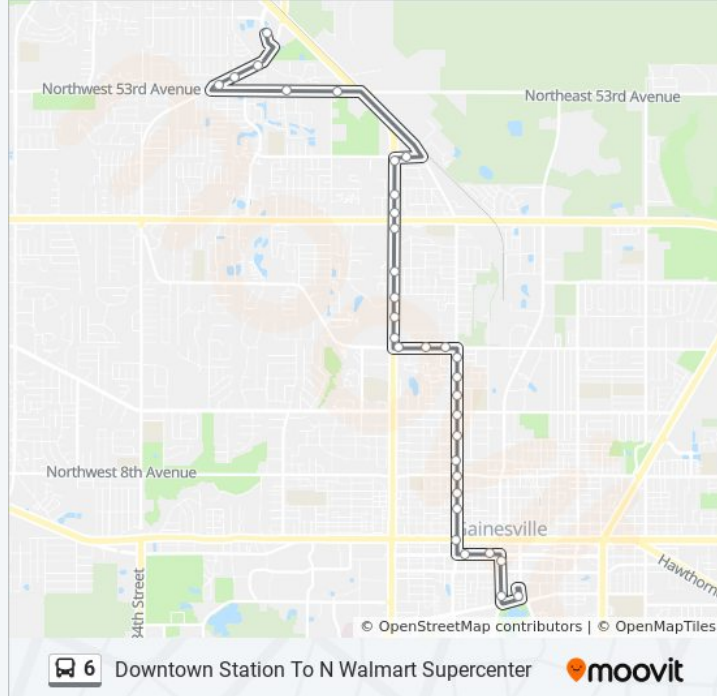

### Direction: To Pine Ridge Walmart

31 stops

[VIEW LINE SCHEDULE](#)

Rosa Parks Rts Downtown Station

Alachua County Courthouse

Westbound SW 2nd Avenue @ SW 2nd Street

The Continuum

Planned Furnishings

### 6 bus Info

**Direction:** To Pine Ridge Walmart

**Stops:** 31

**Trip Duration:** 25 min

**Line Summary:**

Mount Pleasant Cemetary

M&E Auto Specialists

Aldi Food Market

Auto Zone @ NW 13th Street

Sunshine Inn

Westgate Mobile Manor Park

Social Security Nb NW 13th St

Great Lakes Carpet @ NW 53rd Avenue

Sorrento New Home Community

Northwood Oaks Neighborhood

Northwood Pines Neighborhood

Pine Ridge Apartments

North Walmart Supercenter

6 bus time schedules and route maps are available in an offline PDF at [moovitapp.com](https://moovitapp.com). Use the [Moovit App](#) to see live bus times, train schedule or subway schedule, and step-by-step directions for all public transit in Gainesville.