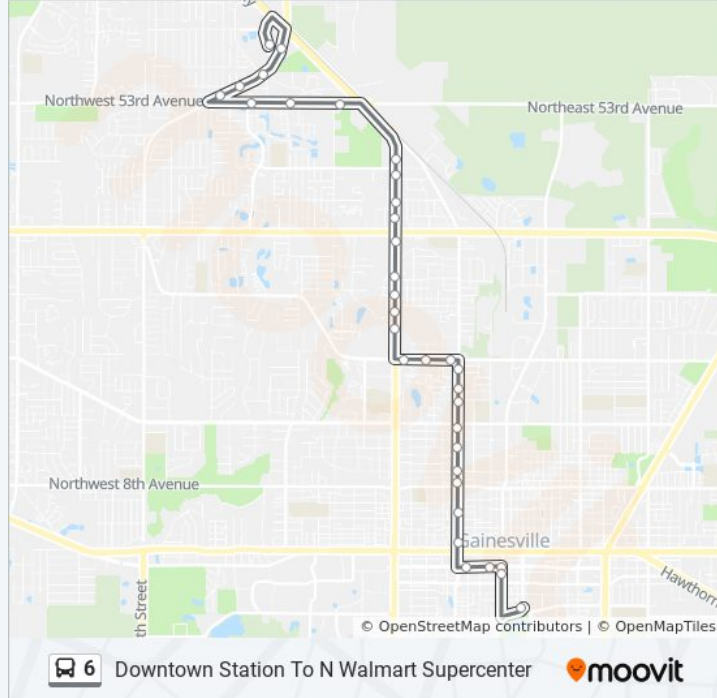

**6 bus Info**  
**Direction:** To Downtown Station  
**Stops:** 30  
**Trip Duration:** 27 min  
**Line Summary:**

Little Warriors Day School

American Auto Insurance

Greater Bethel African Methodist Episcopal Church

Ppg Paints Store

Second Avenue Center Apartments

Eastbound SW 2nd Ave @ SW 2nd St

Alachua County Courthouse

Alachua County Courthouse

Rosa Parks Rts Downtown Station

### Direction: To Pine Ridge Walmart

31 stops

[VIEW LINE SCHEDULE](#)

Rosa Parks Rts Downtown Station

Alachua County Courthouse

Westbound SW 2nd Avenue @ SW 2nd Street

The Continuum

Planned Furnishings

### 6 bus Info

**Direction:** To Pine Ridge Walmart

**Stops:** 31

**Trip Duration:** 25 min

**Line Summary:**

Mount Pleasant Cemetary

M&E Auto Specialists

Aldi Food Market