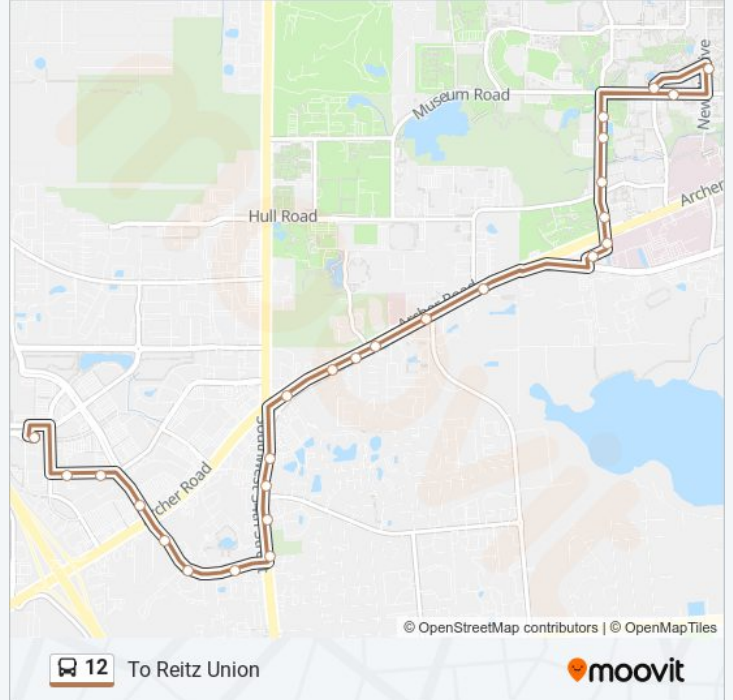

Direction: To Butler Plaza Transfer Station

17 stops

[VIEW LINE SCHEDULE](#)

- Reitz Union
- Commuter Lot Parking Garage
- Shands Hospital @ Davis Cancer Pavilion
- Mt Vernon Apartments
- Country Village
- Uf Surge Area Drive
- Take 5 Car Wash
- Kohl's Department Store @ SW 34th St
- Gainesville Jrs. Volleyball Club
- Stoneridge Apartments
- Greenwich Green Apartments
- O2b Kids @ SW 37th Blvd
- Regions Bank @ Archer Road
- Best Buy @ Butler Plaza
- Sam's Club
- Hilton Garden Inn
- Butler Plaza Transfer Station

12 bus Info

Direction: To Butler Plaza Transfer Station

Stops: 17

Trip Duration: 17 min

Line Summary:

Direction: To Reitz Union

26 stops

[VIEW LINE SCHEDULE](#)

12 bus Info

Direction: To Reitz Union

Stops: 26

Trip Duration: 23 min

Line Summary:

Shands Hospital @ Parking Garage 9

Shands Hospital @ Davis Cancer Pavilion

Parking & Transportation Services

Commuter Lot Parking Garage @ Gale Lemerand

Physics Building

Frazier Rogers Hall (Eastbound)

Rawlings Hall

Reitz Union

12 bus time schedules and route maps are available in an offline PDF at moovitapp.com. Use the Moovit App to see live bus times, train schedule or subway schedule, and step-by-step directions for all public transit in Gainesville.