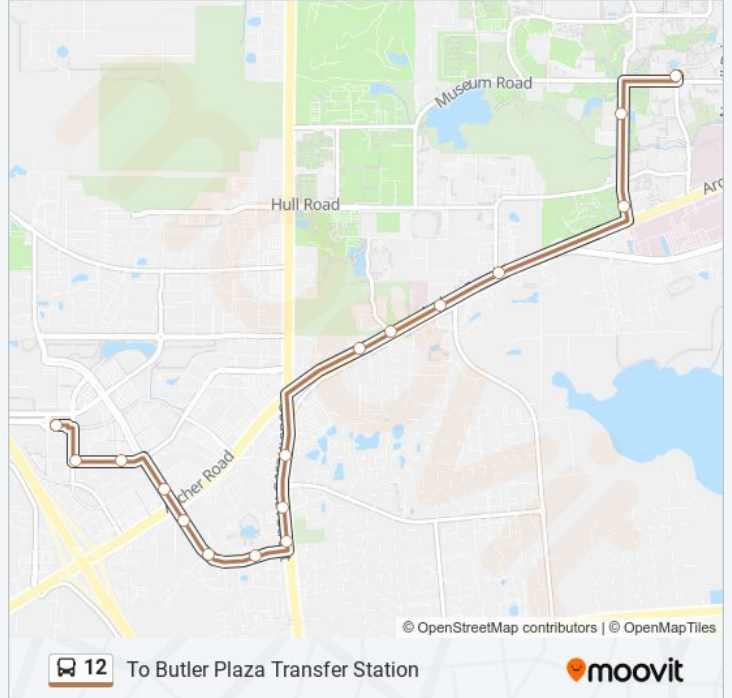

To Butler Plaza Transfer Station

[Get The App](#)

The 12 bus line (To Butler Plaza Transfer Station) has 2 routes. For regular weekdays, their operation hours are:
(1) To Butler Plaza Transfer Station: 7:05 AM - 10:46 PM (2) To Reitz Union: 6:40 AM - 10:41 PM
Use the Moovit App to find the closest 12 bus station near you and find out when is the next 12 bus arriving.

Direction: To Butler Plaza Transfer Station

17 stops

[VIEW LINE SCHEDULE](#)

- Reitz Union
- Commuter Lot Parking Garage
- Shands Hospital @ Davis Cancer Pavilion
- Mt Vernon Apartments
- Country Village
- Uf Surge Area Drive
- Take 5 Car Wash
- Kohl's Department Store @ SW 34th St
- Gainesville Jrs. Volleyball Club
- Stoneridge Apartments
- Greenwich Green Apartments
- O2b Kids @ SW 37th Blvd
- Regions Bank @ Archer Road
- Best Buy @ Butler Plaza
- Sam's Club
- Hilton Garden Inn
- Butler Plaza Transfer Station

12 bus Time Schedule

To Butler Plaza Transfer Station Route Timetable:

Sunday	10:00 AM - 5:30 PM
Monday	7:05 AM - 10:46 PM
Tuesday	7:05 AM - 10:46 PM
Wednesday	7:05 AM - 10:46 PM
Thursday	7:05 AM - 10:46 PM
Friday	7:05 AM - 10:46 PM
Saturday	9:00 AM - 7:00 PM

12 bus Info

Direction: To Butler Plaza Transfer Station

Stops: 17

Trip Duration: 17 min

Line Summary:

Direction: To Reitz Union

26 stops

[VIEW LINE SCHEDULE](#)