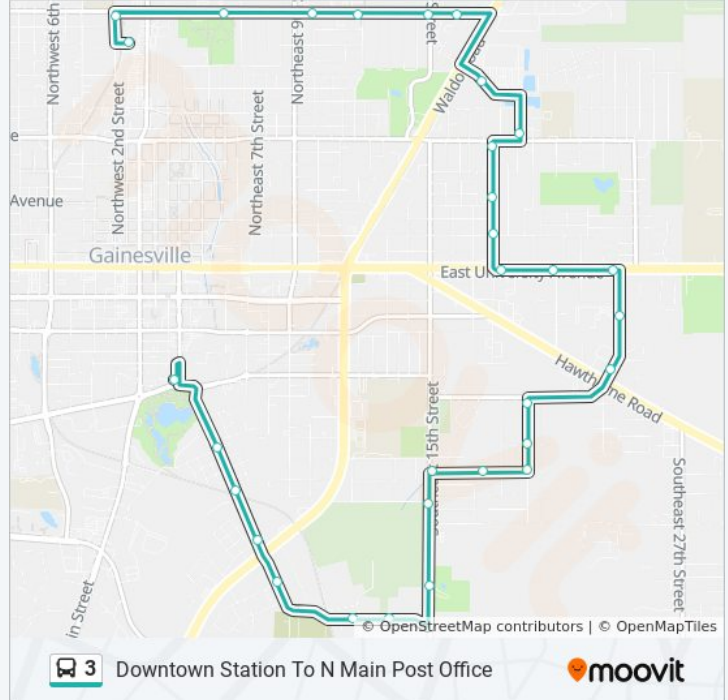

### Direction: To Downtown Station

32 stops

[VIEW LINE SCHEDULE](#)

- N Main Post Office
- NW 2nd St @ NW 16th Ave Northbound
- Northeast Park
- Department Of Children And Families
- Auto Audio
- Allison Apartments
- Fair View Apartments
- NE Walmart Supercenter
- Mount Zion Church Of God
- Gardenia Garden Apartments
- NE 15th St @ NE 7th Ave
- Mt. Olive Primitive Baptist Church
- NE 15th St @ NE 3rd Ave Farside
- Fast Eddie's Restaurant
- Veteran's Honor Center
- SE Hawthorne Rd @ SE 18th St Eastbound
- SE Hawthorne Rd @ SE 21st St Eastbound
- Gtec
- Lincoln Estates
- Lincoln Estates Neighborhood
- Southbound SE 19th Ter @ SE 12th Ave
- SE 12th Avenue @ SE 17th Drive

### 3 bus Info

**Direction:** To Downtown Station

**Stops:** 32

**Trip Duration:** 23 min

**Line Summary:**

Lincoln Estates Neighborhood  
 Southbound SE 15th Street @ SE 14th Avenue  
 Mcpherson Recreational Center  
 Westbound SE 22nd Avenue @ SE 13th Street  
 Westbound SE 22nd Avenue @ SE 12th Street  
 Gainesville Housing Authority  
 Norwood Neighborhood (North)  
 Dignity Project  
 SE 4th Street @ SE 10th Ave  
 Rosa Parks Rts Downtown Station

**Direction: To N Main Post Office**

33 stops

[VIEW LINE SCHEDULE](#)

Rosa Parks Rts Downtown Station  
 SE 4th Street @ SE 10th Avenue  
 Dignity Project  
 Norwood Neighborhood  
 Sugarhill Neighborhood @ SE 4th Street  
 Eastbound SE 22nd Avenue @ SE 12th Street  
 Eastbound SE 22nd Avenue @ SE 13th Street  
 Mcpherson Recreational Center  
 Northbound SE 15th Street @ SE 13th Place  
 Lincoln Estate Neighborhood  
 Lincoln Estate Neighborhood  
 Lincoln Estate Neighborhood  
 Lincoln Estate Neighborhood  
 Lincoln Estates  
 Family Dollar Shopping Center  
 Phase III Supply  
 Alachua School Bus Parking Lot  
 Veteran's Honor Center

**3 bus Info**

**Direction:** To N Main Post Office

**Stops:** 33

**Trip Duration:** 25 min

**Line Summary:**

Fast Eddie's Restaurant

NE 15th St @ NE 3rd Ave Nearside

Cohens Temple