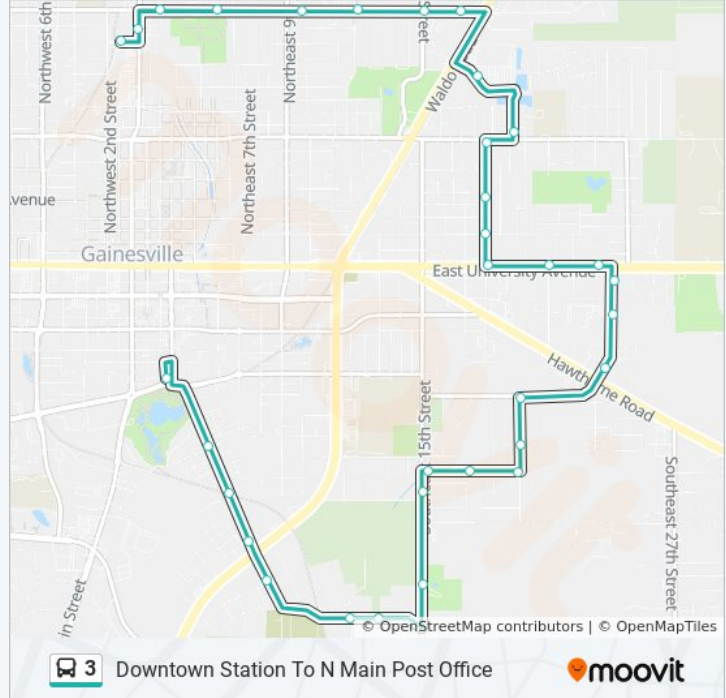

Fast Eddie's Restaurant

NE 15th St @ NE 3rd Ave Nearside

Cohens Temple

NE 15th St @ NE 8th Ave

Gardenia Gardens

Bartley Temple United Methodist Church

NE Walmart Supercenter

Rose Food Store

NE 16th Avenue @ NE 15th Street

Auto Audio

Department Of Children And Families

St. Patrick Catholic Church

Sandwich Inn @ NE 16th Ave

Midas @ N Main Street

N Main Post Office

3 bus time schedules and route maps are available in an offline PDF at moovitapp.com. Use the [Moovit App](#) to see live bus times, train schedule or subway schedule, and step-by-step directions for all public transit in Gainesville.

[About Moovit](#) • [MaaS Solutions](#) • [Supported Countries](#) • [Mooviter Community](#)

© 2024 Moovit - All Rights Reserved

Check Live Arrival Times