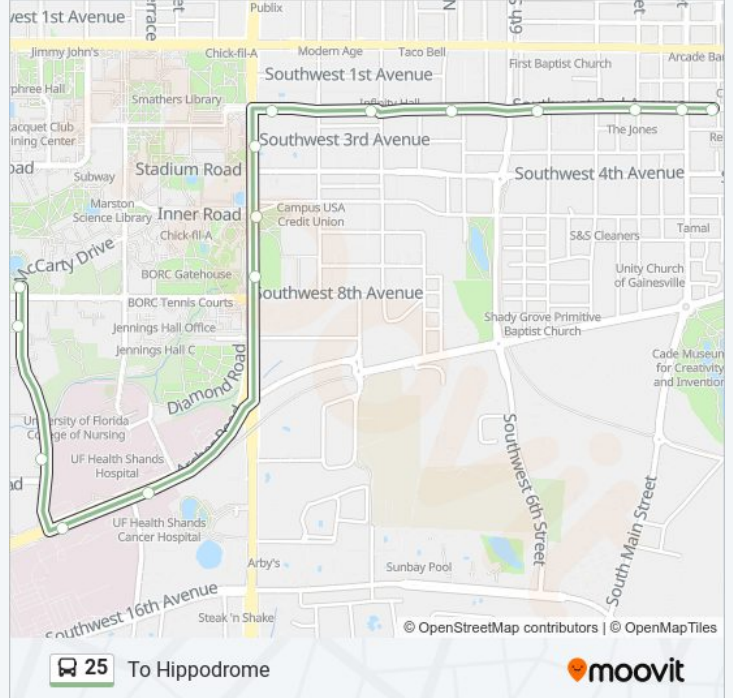

### Direction: To Downtown Station

17 stops

[VIEW LINE SCHEDULE](#)

Reitz Union

Center Dr @ Museum Rd

Shands Hospital @ Center Drive

Va Hospital @ Archer Rd

Shands Cancer Hospital

### 25 bus Info

**Direction:** To Downtown Station

**Stops:** 17

**Trip Duration:** 12 min

**Line Summary:**

### Direction: To Hippodrome

15 stops

[VIEW LINE SCHEDULE](#)

- Reitz Union
- Center Dr @ Museum Rd
- Shands Hospital @ Center Drive
- Va Hospital @ Archer Rd
- Shands Cancer Hospital
- Norman Field
- Norman Hall
- Social 28 Apartments
- Phi Kappa Tau
- Eastbound SW 2nd Avenue @ SW 10th Street
- Innovation Square East
- Second Avenue Center Apartments
- Eastbound SW 2nd Ave @ SW 2nd St
- Alachua County Courthouse
- Hippodrome Theatre

### 25 bus Info

**Direction:** To Hippodrome

**Stops:** 15

**Trip Duration:** 18 min

**Line Summary:**

**Direction: To Reitz Union**

29 stops

[VIEW LINE SCHEDULE](#)