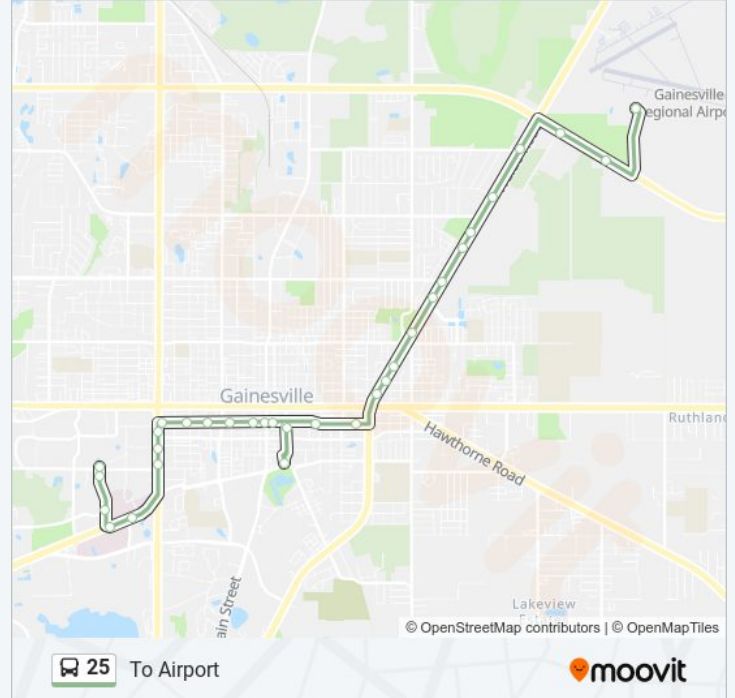

Use the Moovit App to find the closest 25 bus station near you and find out when is the next 25 bus arriving.

**Direction: To Airport**

33 stops

[VIEW LINE SCHEDULE](#)

- Reitz Union
- Center Dr @ Museum Rd
- Shands Hospital @ Center Drive
- Va Hospital @ Archer Rd
- Shands Cancer Hospital
- Norman Field
- Norman Hall
- Social 28 Apartments
- Phi Kappa Tau
- Eastbound SW 2nd Avenue @ SW 10th Street
- Innovation Square East
- Second Avenue Center Apartments
- Eastbound SW 2nd Ave @ SW 2nd St
- Alachua County Courthouse
- Hippodrome Theatre
- Arlington Square Apartments
- Rosa Parks Rts Downtown Station
- Arlington Square Apartments
- Bed And Breakfast District
- Eastbound SE 2nd Ave @ SE 10th St
- Walgreens @ NE 3rd Avenue

Super Wal-Mart @ Waldo Road

Tacachale

Family Worship Center

University Of Florida Eastside Campus @ Waldo Road

Sonny's Barbecue @ Waldo Road

Waldo Road @ NW 31st Ave

Grace Marketplace

Alachua County Jail

### Direction: To Downtown Station

17 stops

[VIEW LINE SCHEDULE](#)

Reitz Union

Center Dr @ Museum Rd

Shands Hospital @ Center Drive

Va Hospital @ Archer Rd

Shands Cancer Hospital

### 25 bus Info

**Direction:** To Downtown Station

**Stops:** 17

**Trip Duration:** 12 min

**Line Summary:**