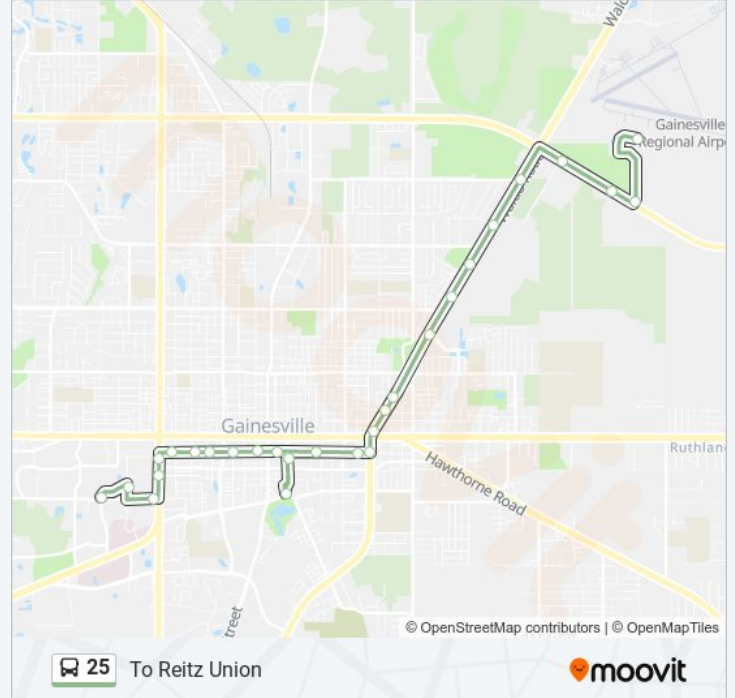

### Direction: To Downtown Station

17 stops

[VIEW LINE SCHEDULE](#)

Reitz Union

Center Dr @ Museum Rd

Shands Hospital @ Center Drive

Va Hospital @ Archer Rd

Shands Cancer Hospital

### 25 bus Info

**Direction:** To Downtown Station

**Stops:** 17

**Trip Duration:** 12 min

**Line Summary:**

**25 bus Info**

**Direction:** To Reitz Union

**Stops:** 29

**Trip Duration:** 31 min

**Line Summary:**

Hampton Inn Hotel

Westbound SW 2nd Avenue @ SW 2nd Street

The Continuum

720 SW 2nd Ave

Infinity Hall

College Manor Apartments

Tigert Hall

Southbound SW 13th Street @ Inner Road

Beaty Towers

Rawlings Hall

Reitz Union