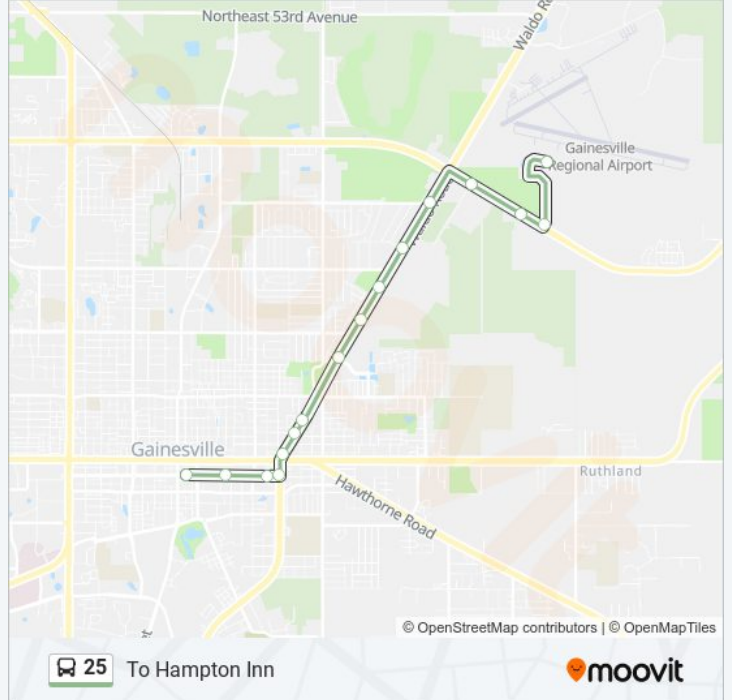

### 25 bus Info

**Direction:** To Downtown Station

**Stops:** 17

**Trip Duration:** 12 min

**Line Summary:**

### Direction: To Hampton Inn

16 stops

[VIEW LINE SCHEDULE](#)

- Airport
- Gainesville Regional Airport Outbound
- Alachua County Jail (Westbound)
- Grace Marketplace
- Waldo Road @ NW 31st Ave
- Sonny's Barbecue @ Waldo Road
- University Of Florida Eastside Campus @ Waldo Road
- Crab House
- Super Wal-Mart @ Waldo Road
- Episcopal Children's Services
- Uf Health Family Medicine Eastside
- Kangaroo @ Waldo Road
- Southbound SE 11th Street @ SE 2nd Avenue
- Westbound SE 2nd Ave @ SE 10th St
- Bed And Breakfast District
- Hampton Inn Hotel

### 25 bus Info

**Direction:** To Hampton Inn

**Stops:** 16

**Trip Duration:** 16 min

**Line Summary:**

### Direction: To Hippodrome

15 stops

[VIEW LINE SCHEDULE](#)

- Reitz Union
- Center Dr @ Museum Rd
- Shands Hospital @ Center Drive
- Va Hospital @ Archer Rd
- Shands Cancer Hospital
- Norman Field
- Norman Hall
- Social 28 Apartments
- Phi Kappa Tau
- Eastbound SW 2nd Avenue @ SW 10th Street
- Innovation Square East
- Second Avenue Center Apartments
- Eastbound SW 2nd Ave @ SW 2nd St
- Alachua County Courthouse
- Hippodrome Theatre