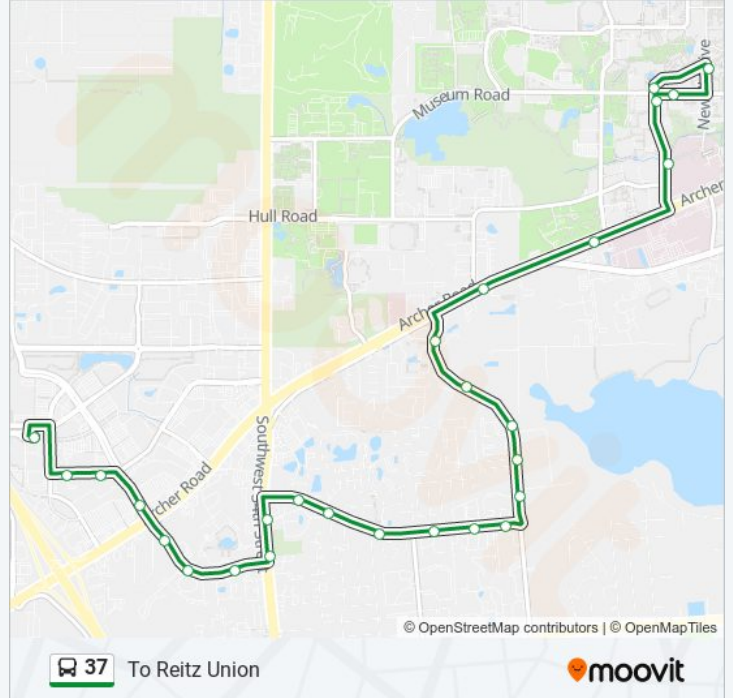

Use the Moovit App to find the closest 37 bus station near you and find out when is the next 37 bus arriving.

Direction: To Butler Plaza

24 stops

[VIEW LINE SCHEDULE](#)

- Reitz Union
- Center Dr @ Museum Rd
- Shands Hospital @ Center Drive
- Shands Hospital @ Davis Cancer Pavilion
- University Commons
- University Of Florida Energy Research
- University Club Apartments
- Towne Parc Apartments
- Southwood Apartments
- Savannah Place Apartments
- Arbor Apartments
- Casablanca Apartments
- Gainesville Place Apartments @ SW 35th Place
- The Enclave Apartments
- Rocky Point Apartments
- Gainesville Jrs. Volleyball Club
- Stoneridge Apartments
- Greenwich Green Apartments
- O2b Kids @ SW 37th Blvd
- Regions Bank @ Archer Road
- Best Buy @ Butler Plaza
- Sam's Club

37 bus Info

Direction: To Butler Plaza

Stops: 24

Trip Duration: 17 min

Line Summary:

Hilton Garden Inn

Butler Plaza Transfer Station

Direction: To Reitz Union

37 bus Info

Direction: To Reitz Union

Stops: 27

Trip Duration: 22 min

Line Summary:

University Of Florida Energy Research

University Commons

The Bartram Apartments

Shands Care Helicopter Pad

Shands Hospital @ Center Drive

Center Dr @ Museum Rd

Frazier Rogers Hall (Eastbound)

Rawlings Hall

Reitz Union

37 bus time schedules and route maps are available in an offline PDF at moovitapp.com. Use the Moovit App to see live bus times, train schedule or subway schedule, and step-by-step directions for all public transit in Gainesville.