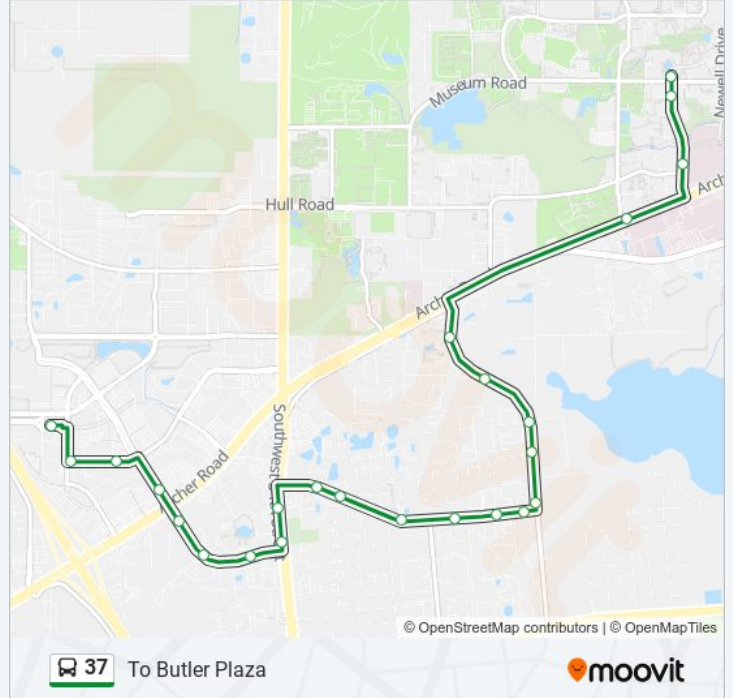

Use the Moovit App to find the closest 37 bus station near you and find out when is the next 37 bus arriving.

Direction: To Butler Plaza

24 stops

[VIEW LINE SCHEDULE](#)

- Reitz Union
- Center Dr @ Museum Rd
- Shands Hospital @ Center Drive
- Shands Hospital @ Davis Cancer Pavilion
- University Commons
- University Of Florida Energy Research
- University Club Apartments
- Towne Parc Apartments
- Southwood Apartments
- Savannah Place Apartments
- Arbor Apartments
- Casablanca Apartments
- Gainesville Place Apartments @ SW 35th Place
- The Enclave Apartments
- Rocky Point Apartments
- Gainesville Jrs. Volleyball Club
- Stoneridge Apartments
- Greenwich Green Apartments
- O2b Kids @ SW 37th Blvd
- Regions Bank @ Archer Road
- Best Buy @ Butler Plaza
- Sam's Club

37 bus Time Schedule

To Butler Plaza Route Timetable:

Sunday	10:28 AM - 5:08 PM
Monday	7:28 AM - 9:44 PM
Tuesday	7:28 AM - 9:44 PM
Wednesday	7:28 AM - 9:44 PM
Thursday	7:28 AM - 9:44 PM
Friday	7:28 AM - 9:44 PM
Saturday	8:48 AM - 6:48 PM

37 bus Info

Direction: To Butler Plaza

Stops: 24

Trip Duration: 17 min

Line Summary:

Hilton Garden Inn

Butler Plaza Transfer Station

Direction: To Reitz Union

27 stops

[VIEW LINE SCHEDULE](#)

Butler Plaza Transfer Station

Hilton Garden Inn

Sam's Club

Best Buy @ Butler Plaza

Regions Bank @ SW 37th Boulevard

Gateway at Gainesville Apartments